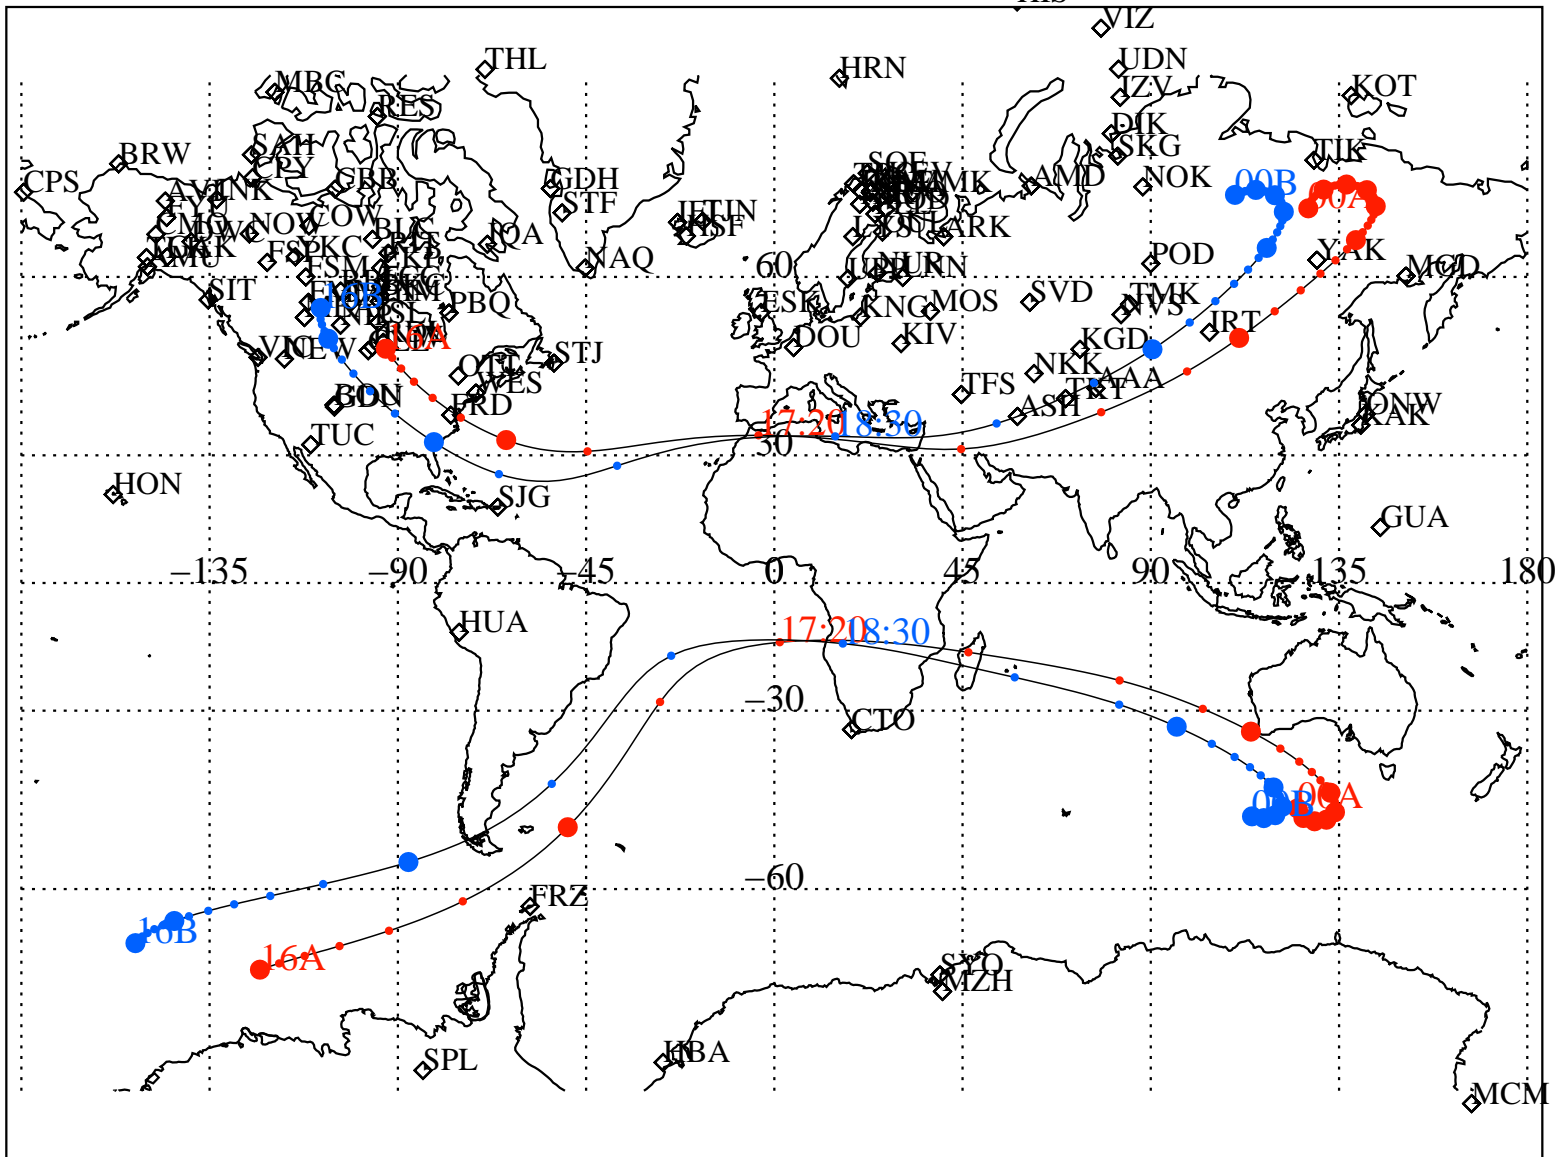

ALE  
 VAN ALLEN PROBES 2014 206 (07/25) 16:00 to 2014 207 (07/26) 00:00

RBSPA-A, RBSPB-B,