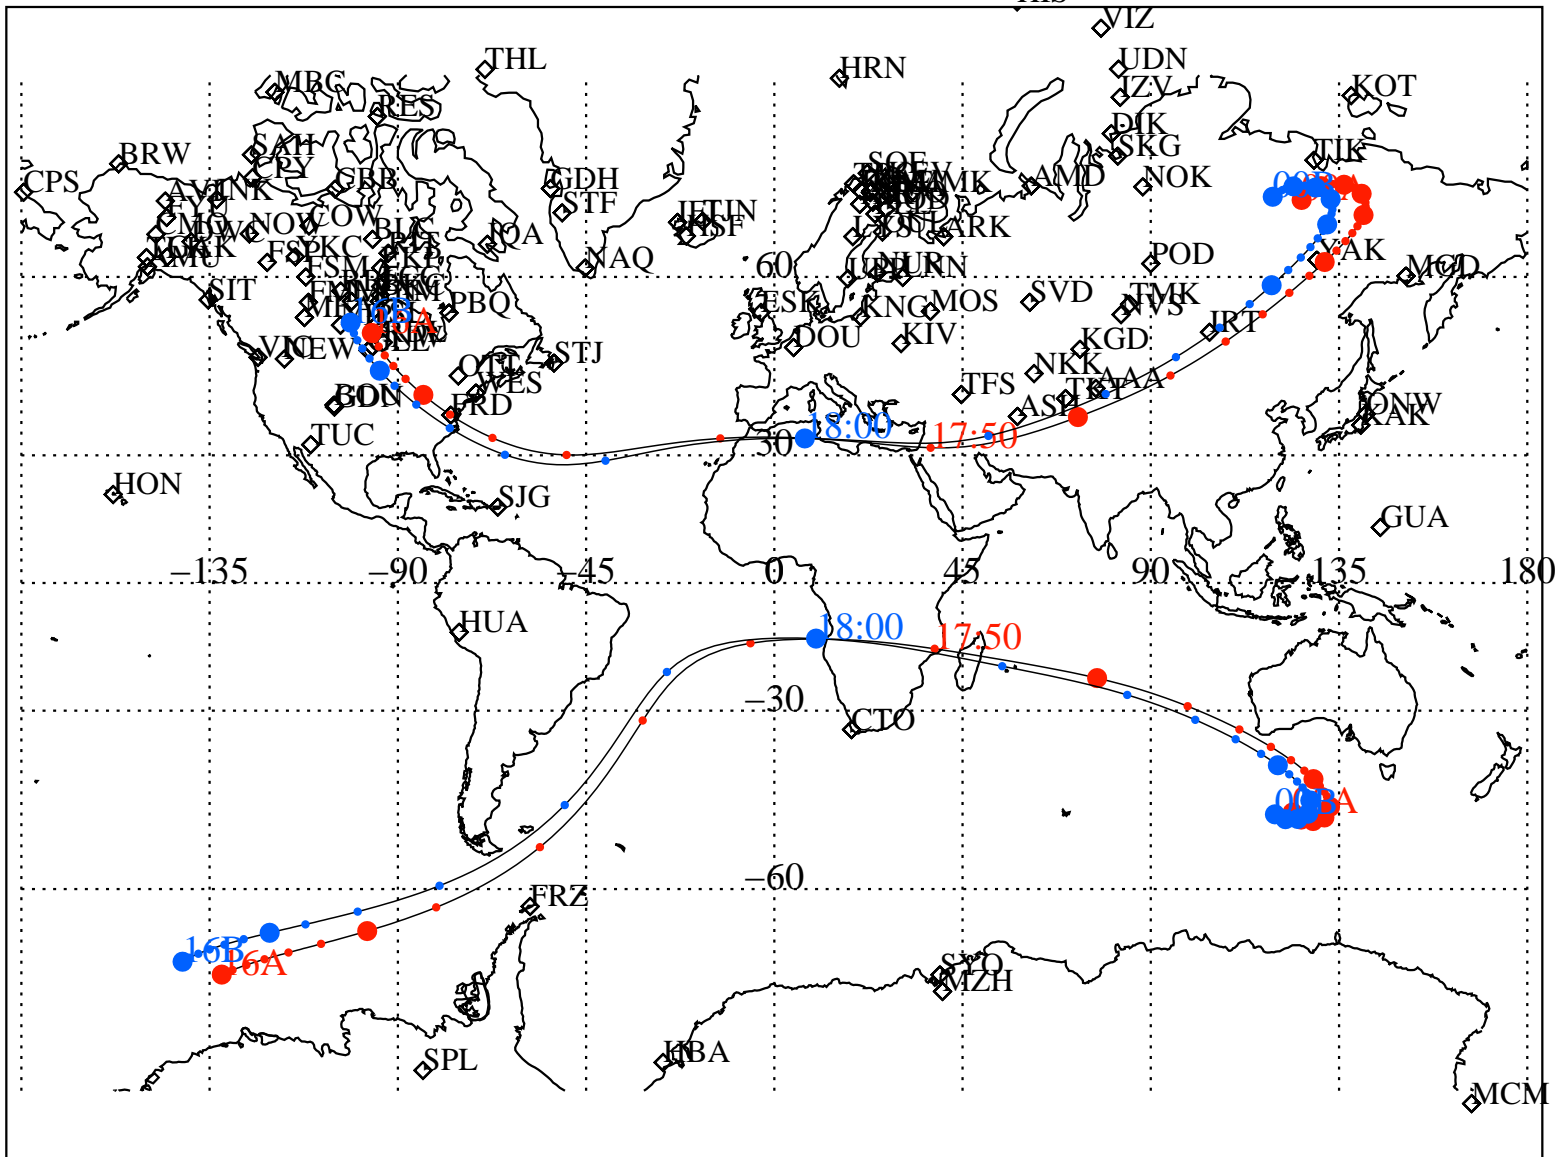

ALE
 VAN ALLEN PROBES 2014 200 (07/19) 16:00 to 2014 201 (07/20) 00:00

RBSPA-A, RBSPB-B,