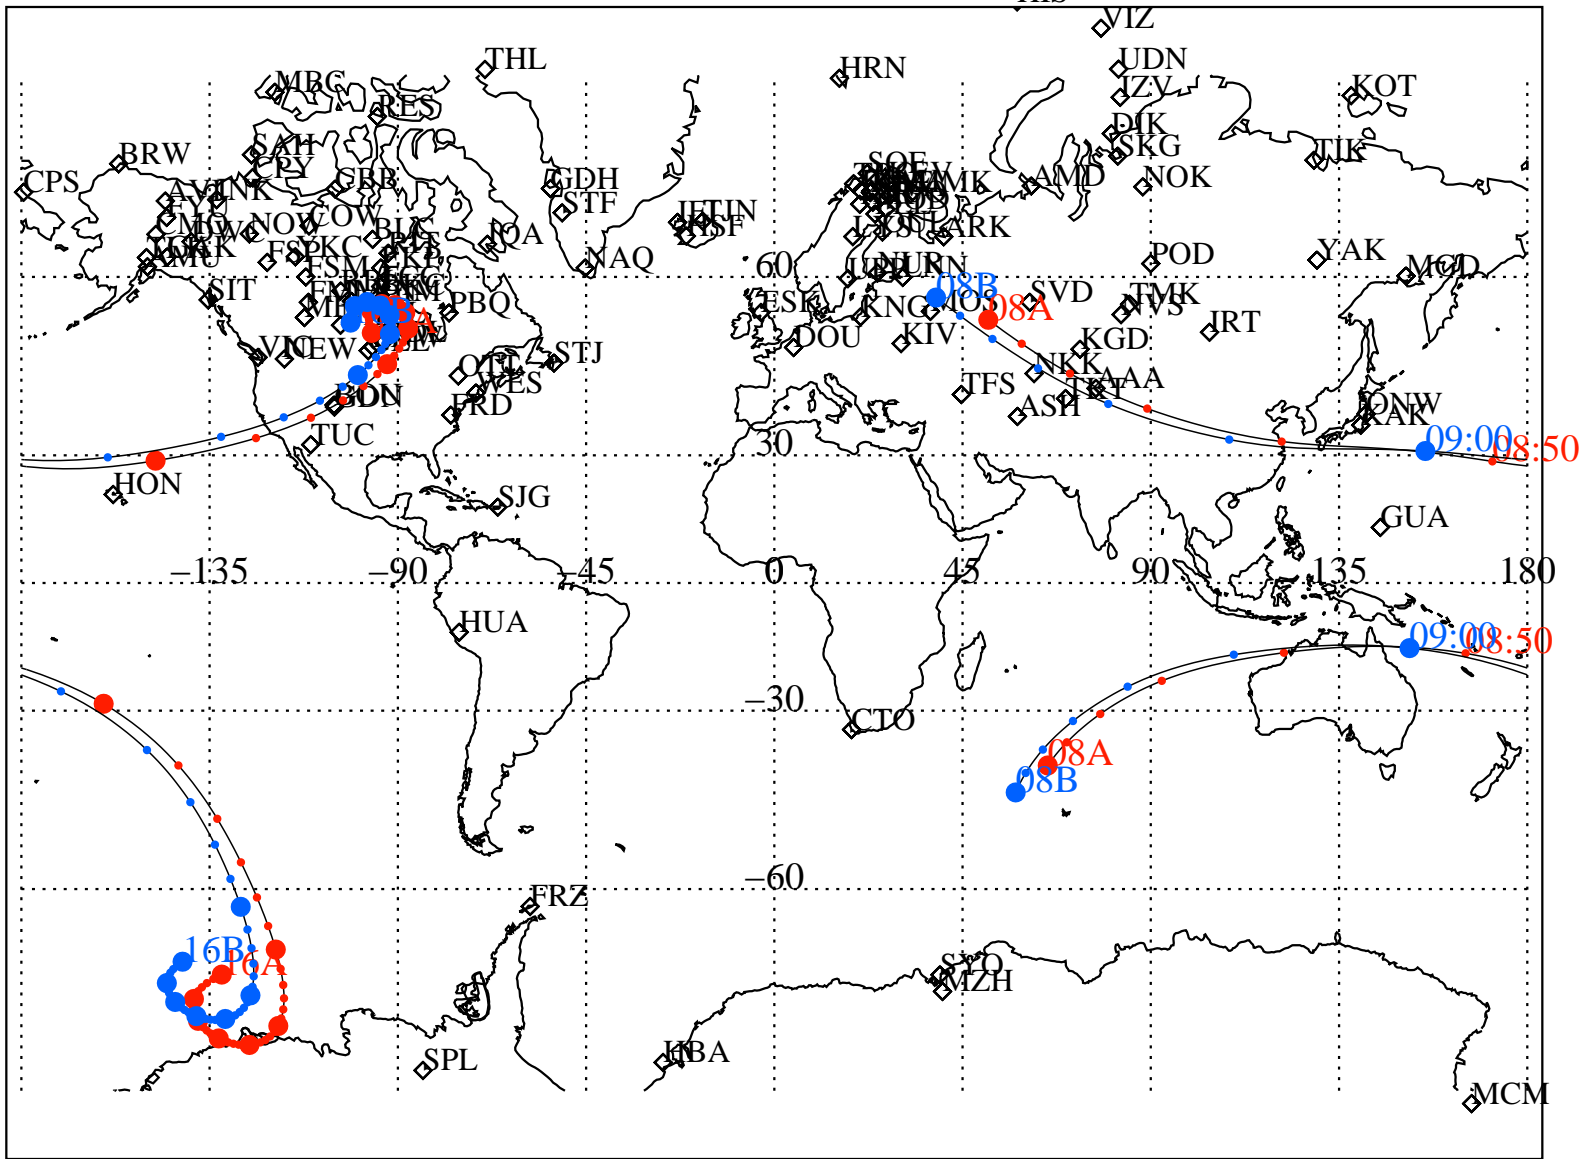

ALE
 VAN ALLEN PROBES 2014 200 (07/19) 08:00 to 2014 200 (07/19) 16:00

RBSPA-A, RBSPB-B,