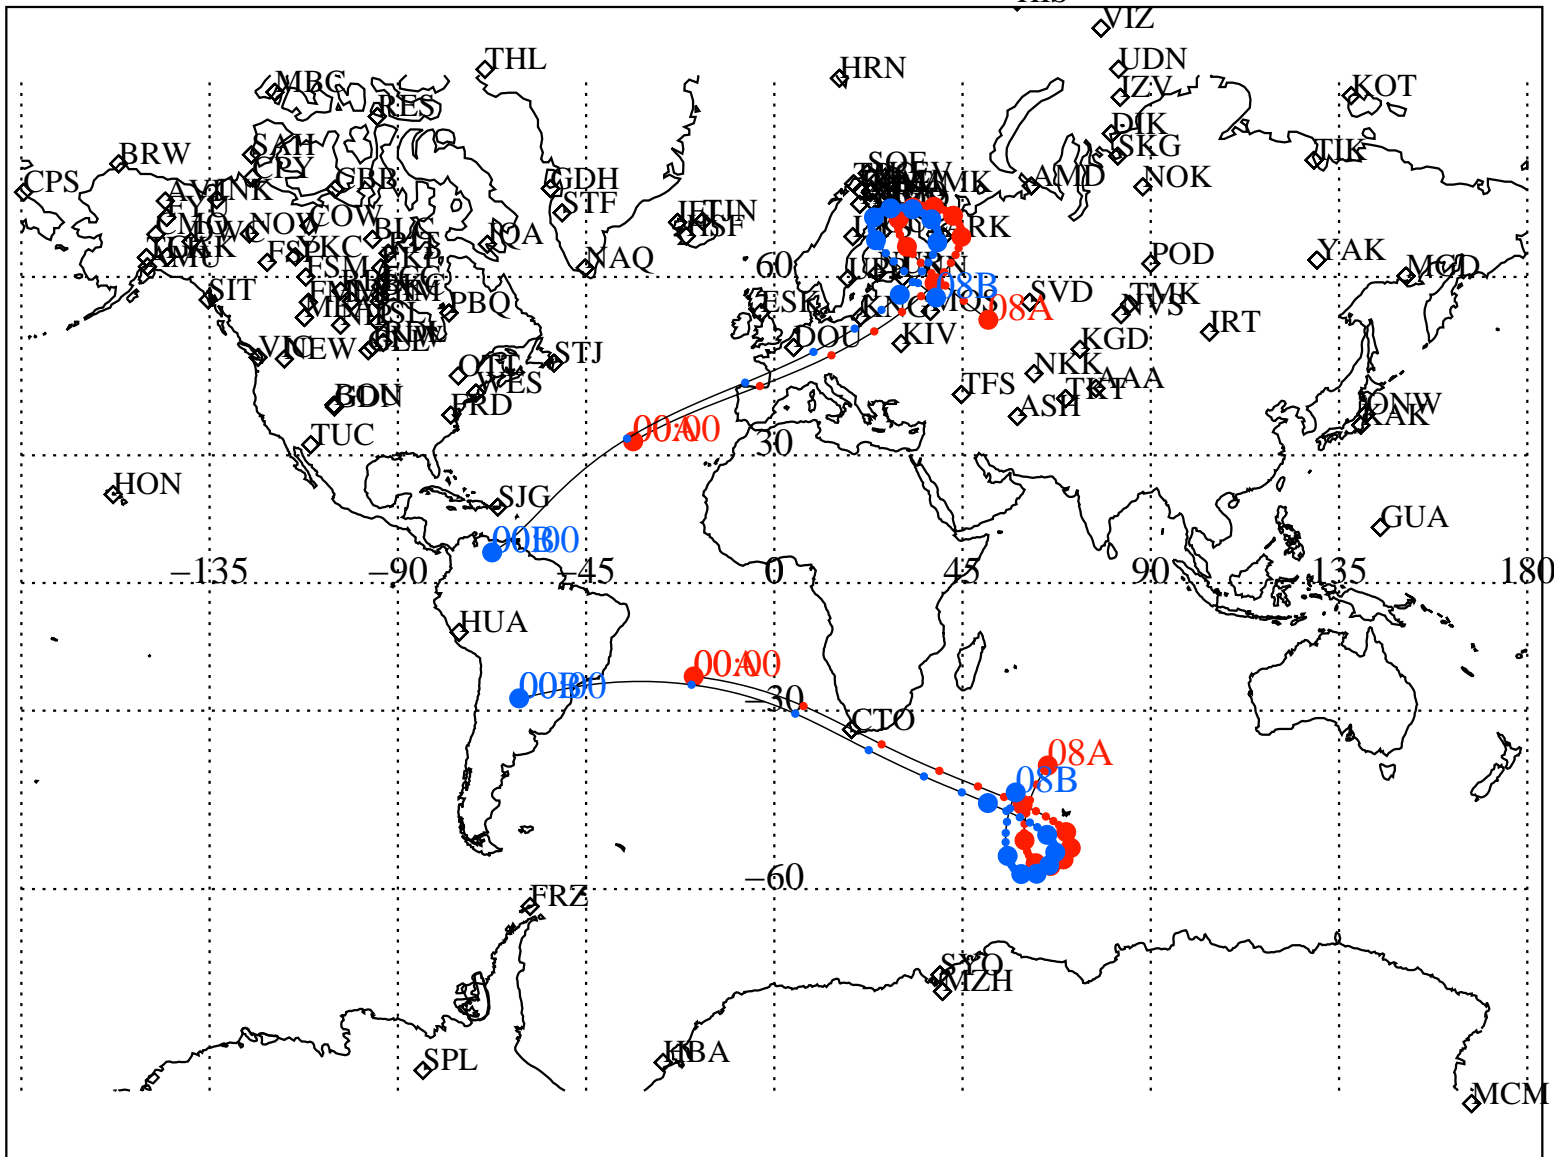

ALE
VAN ALLEN PROBES 2014 200 (07/19) 00:00 to 2014 200 (07/19) 08:00

RBSPA-A, RBSPB-B,