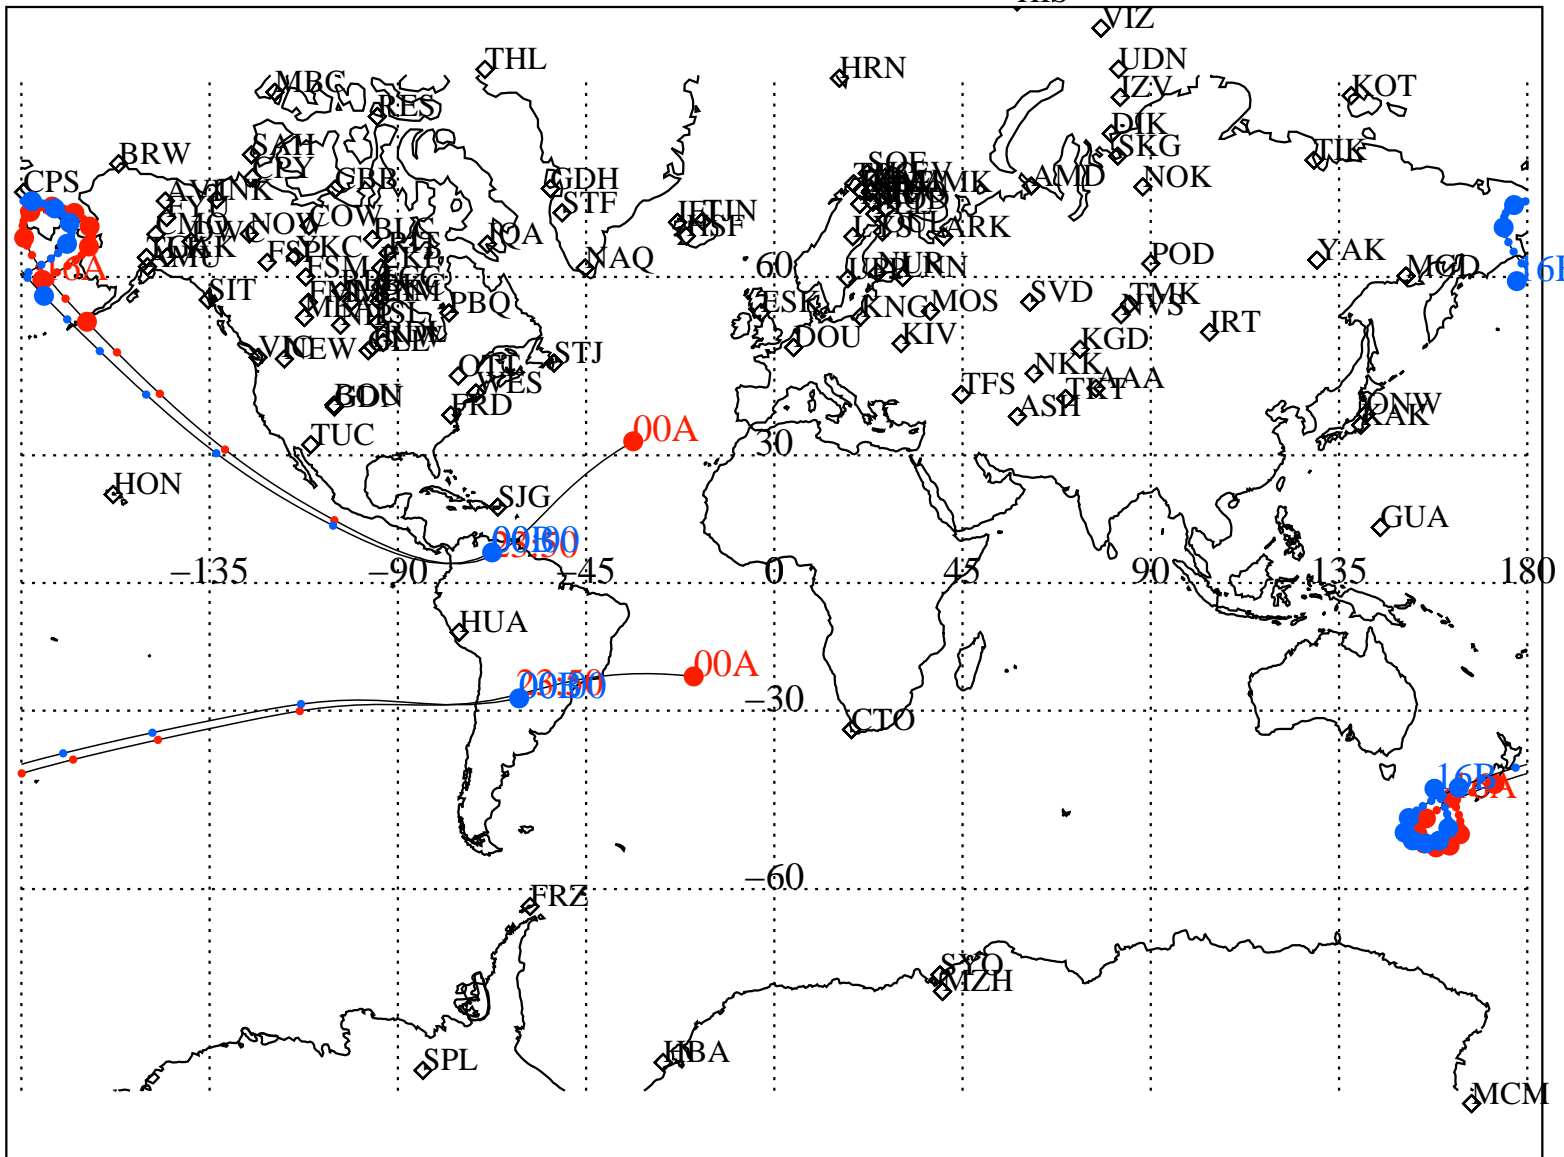

ALE
 VAN ALLEN PROBES 2014 199 (07/18) 16:00 to 2014 200 (07/19) 00:00

RBSPA-A, RBSPB-B,