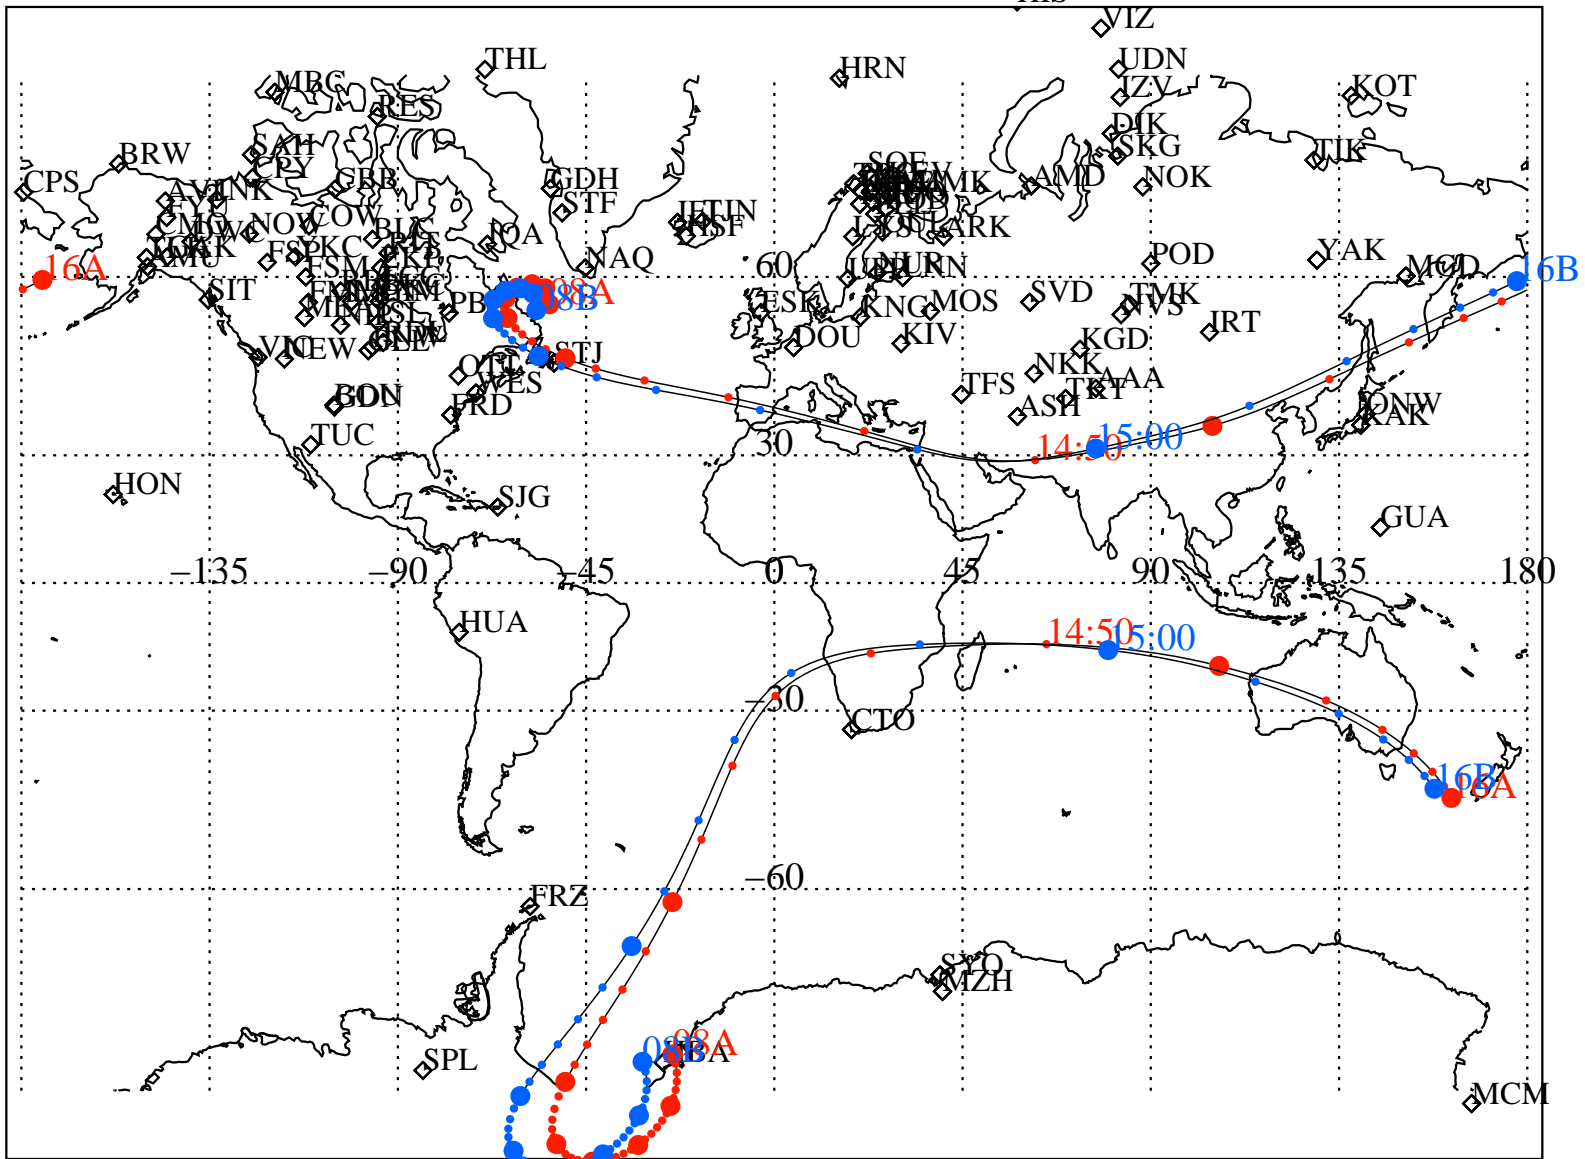

ALE
 VAN ALLEN PROBES 2014 199 (07/18) 08:00 to 2014 199 (07/18) 16:00

RBSPA-A, RBSPB-B,