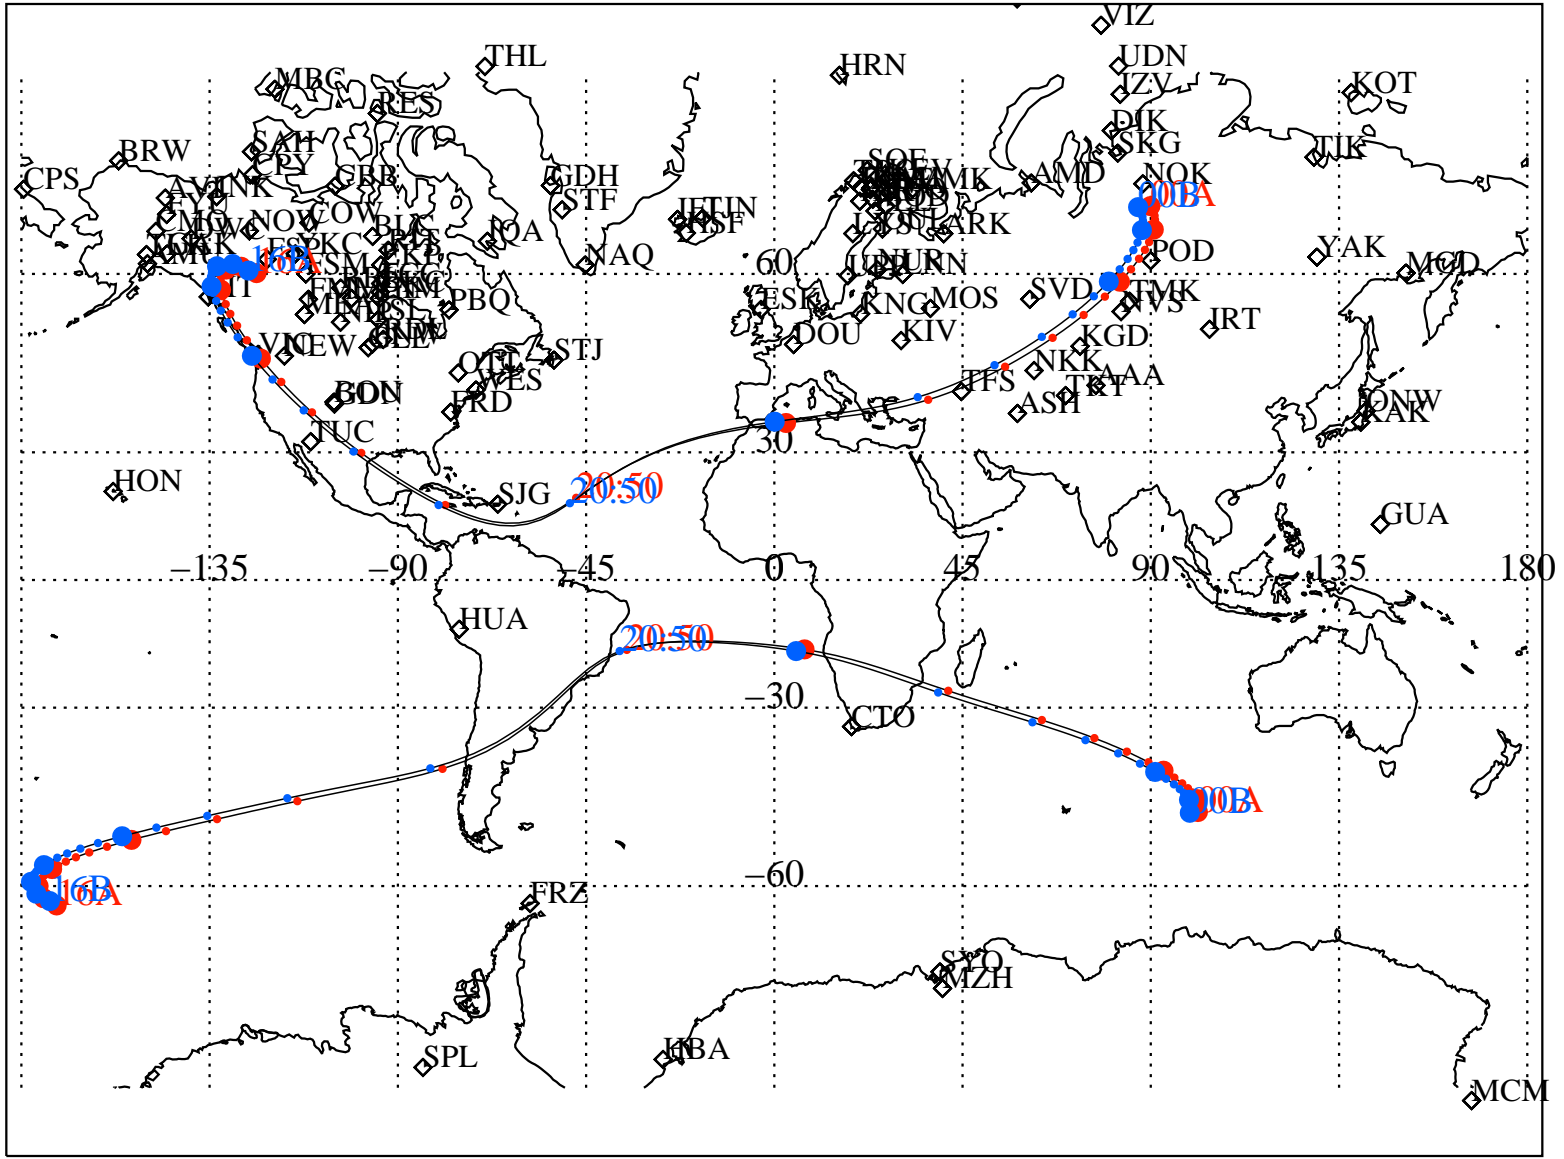

ALE  
 VAN ALLEN PROBES 2014 198 (07/17) 16:00 to 2014 199 (07/18) 00:00

RBSPA-A, RBSPB-B,