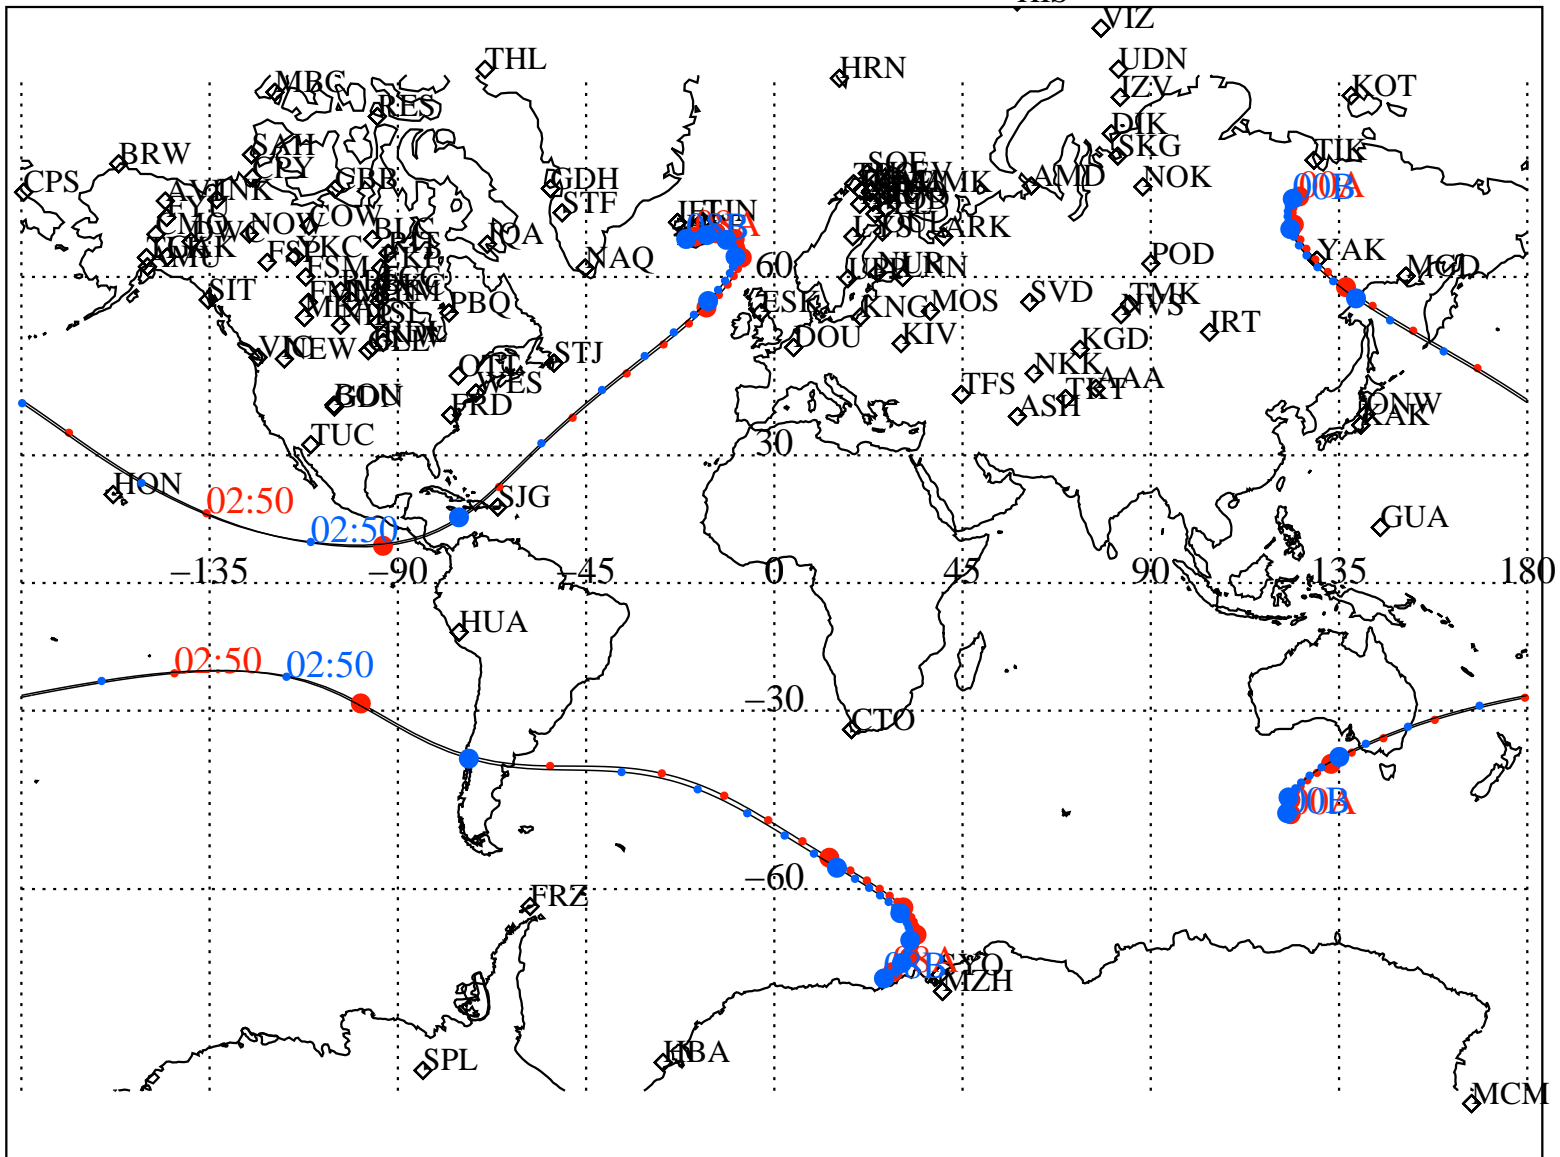

ALE
 VAN ALLEN PROBES 2014 198 (07/17) 00:00 to 2014 198 (07/17) 08:00

RBSPA-A, RBSPB-B,