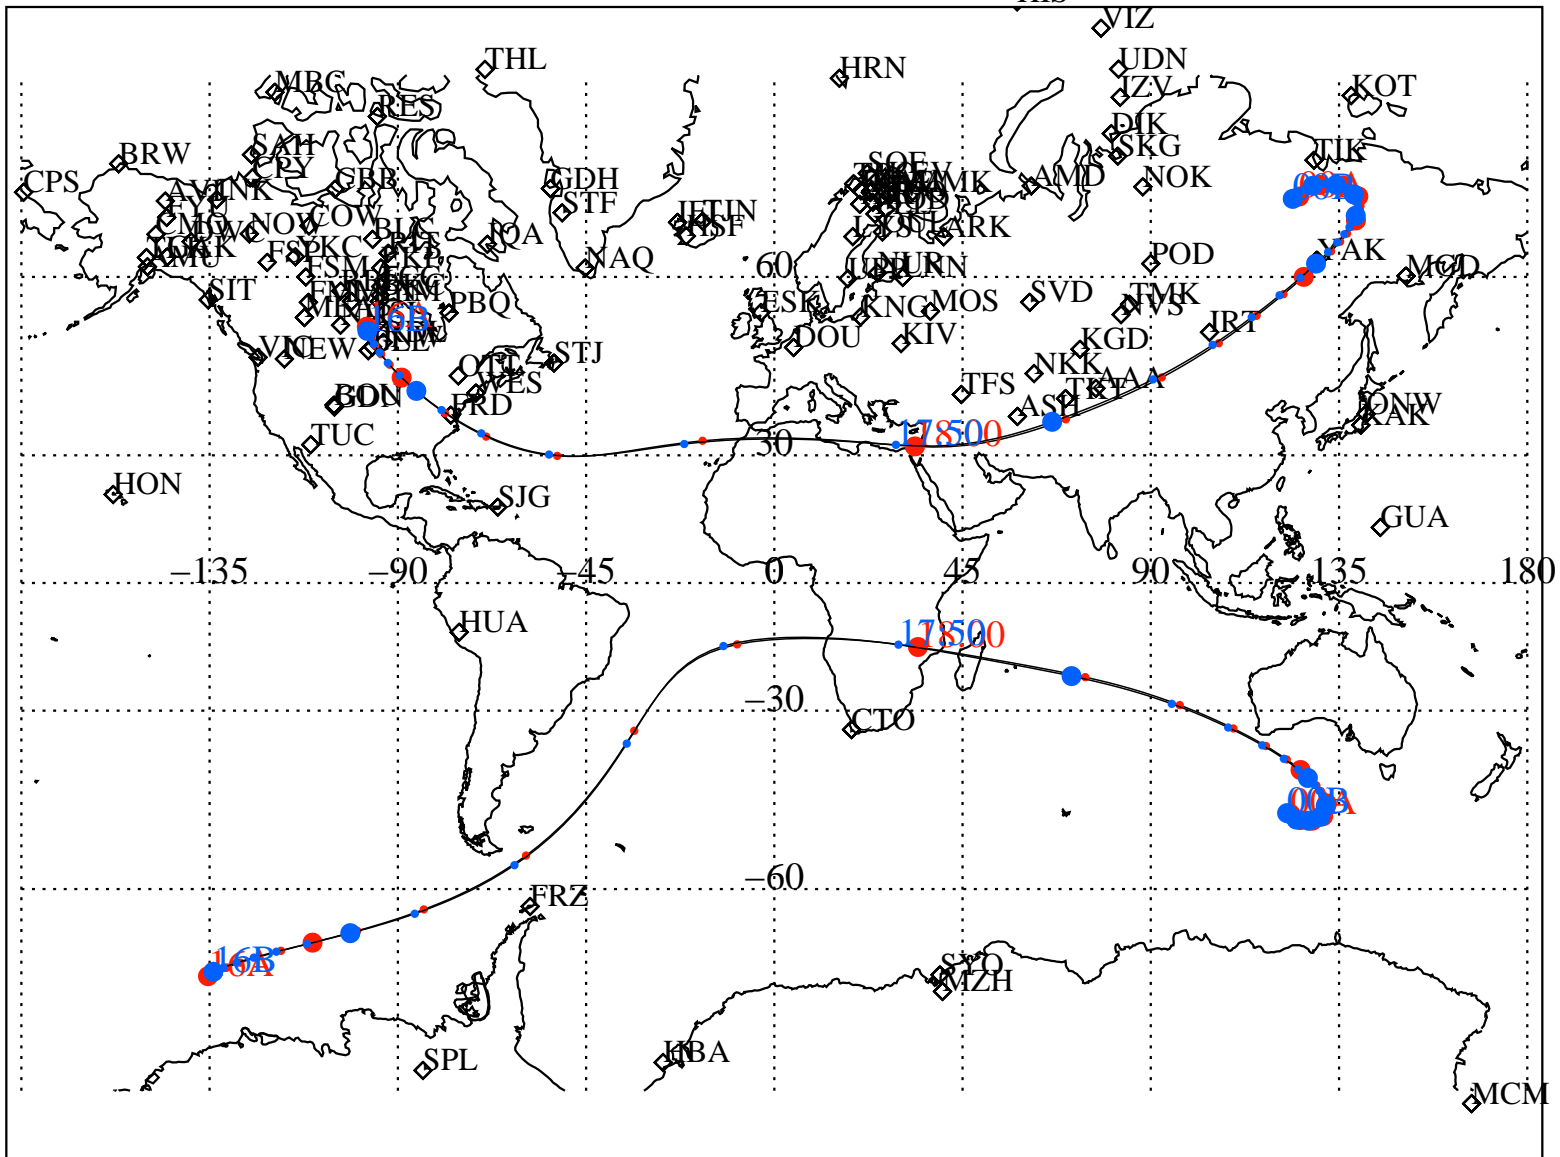

ALE  
 VAN ALLEN PROBES 2014 197 (07/16) 16:00 to 2014 198 (07/17) 00:00

RBSPA-A, RBSPB-B,