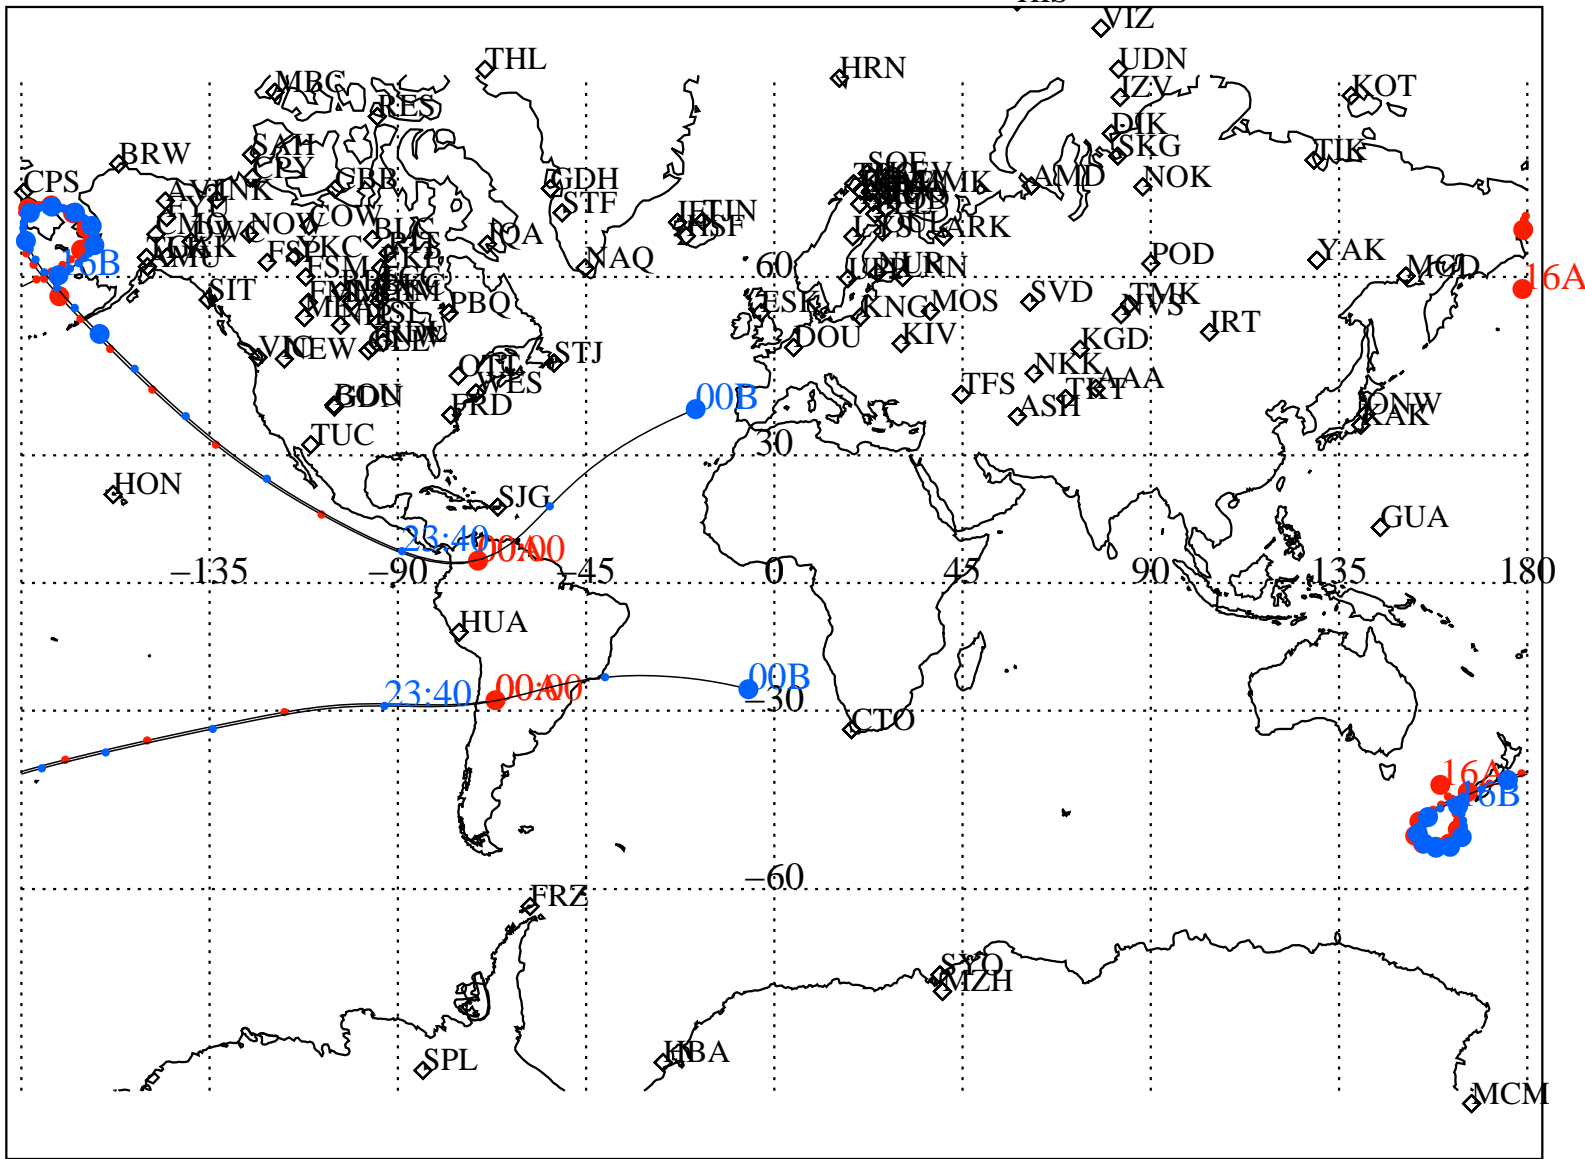

ALE
 VAN ALLEN PROBES 2014 196 (07/15) 16:00 to 2014 197 (07/16) 00:00

RBSPA-A, RBSPA-B,