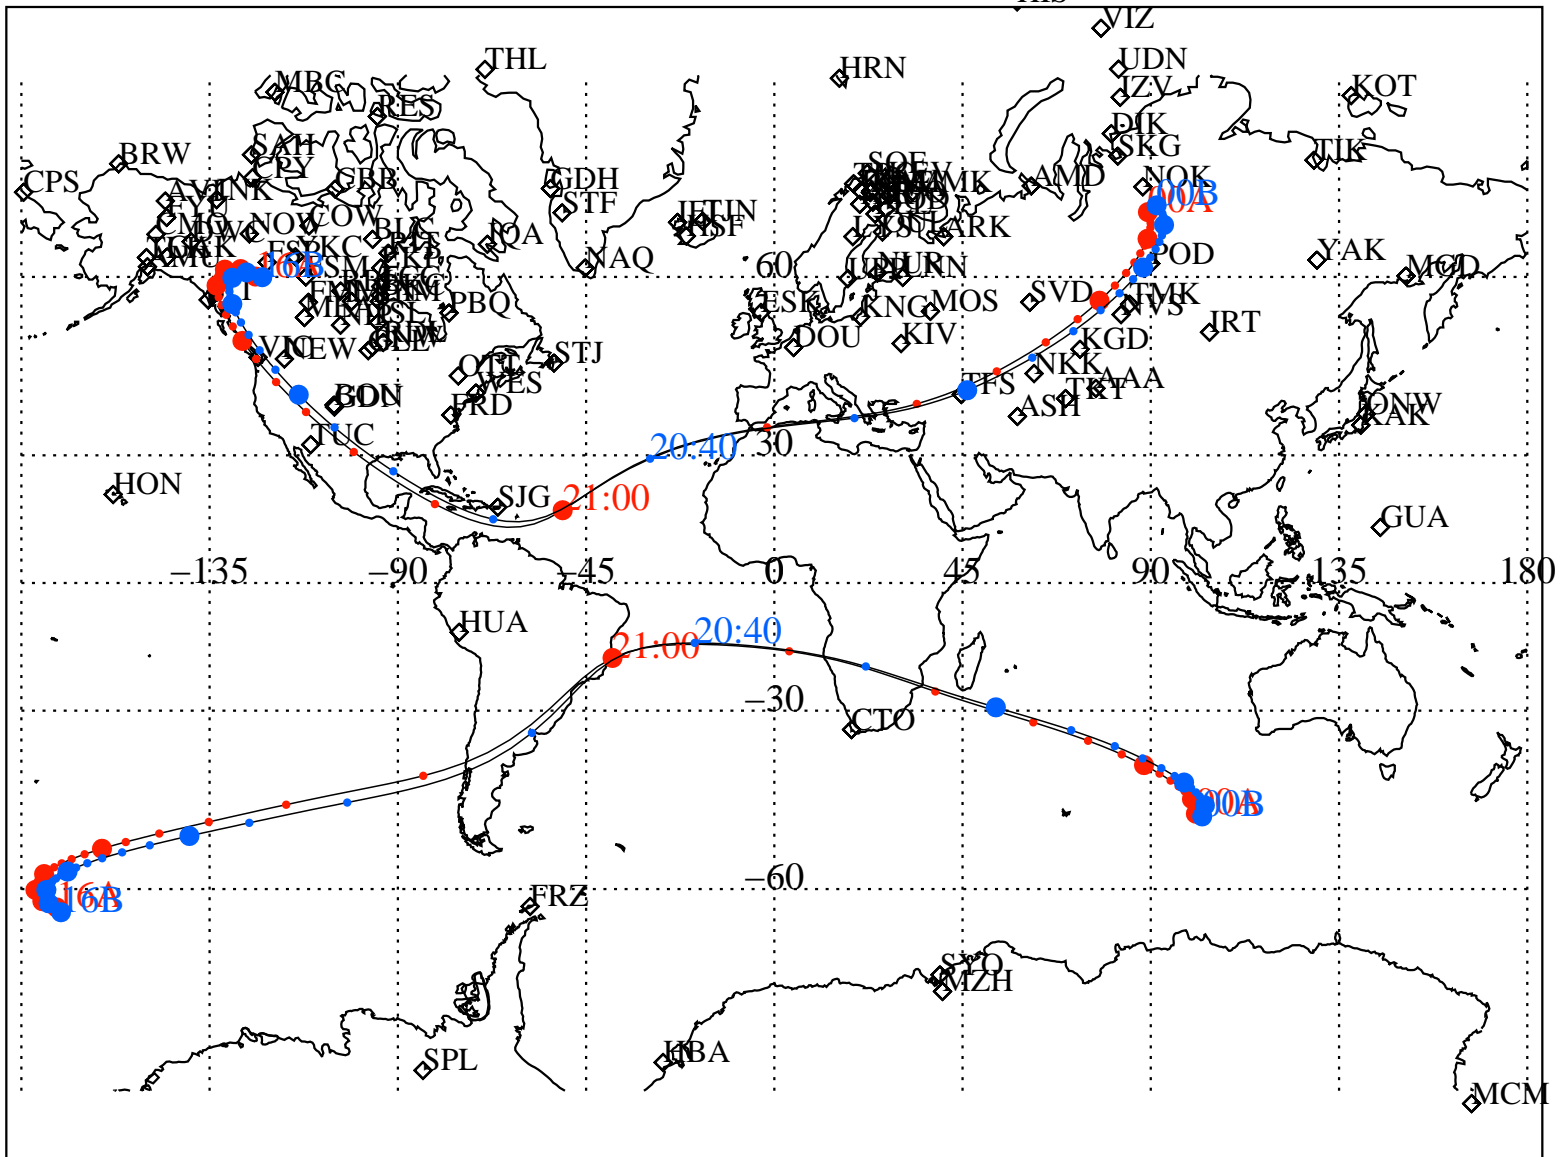

ALE
 VAN ALLEN PROBES 2014 195 (07/14) 16:00 to 2014 196 (07/15) 00:00

RBSPA-A, RBSPB-B,