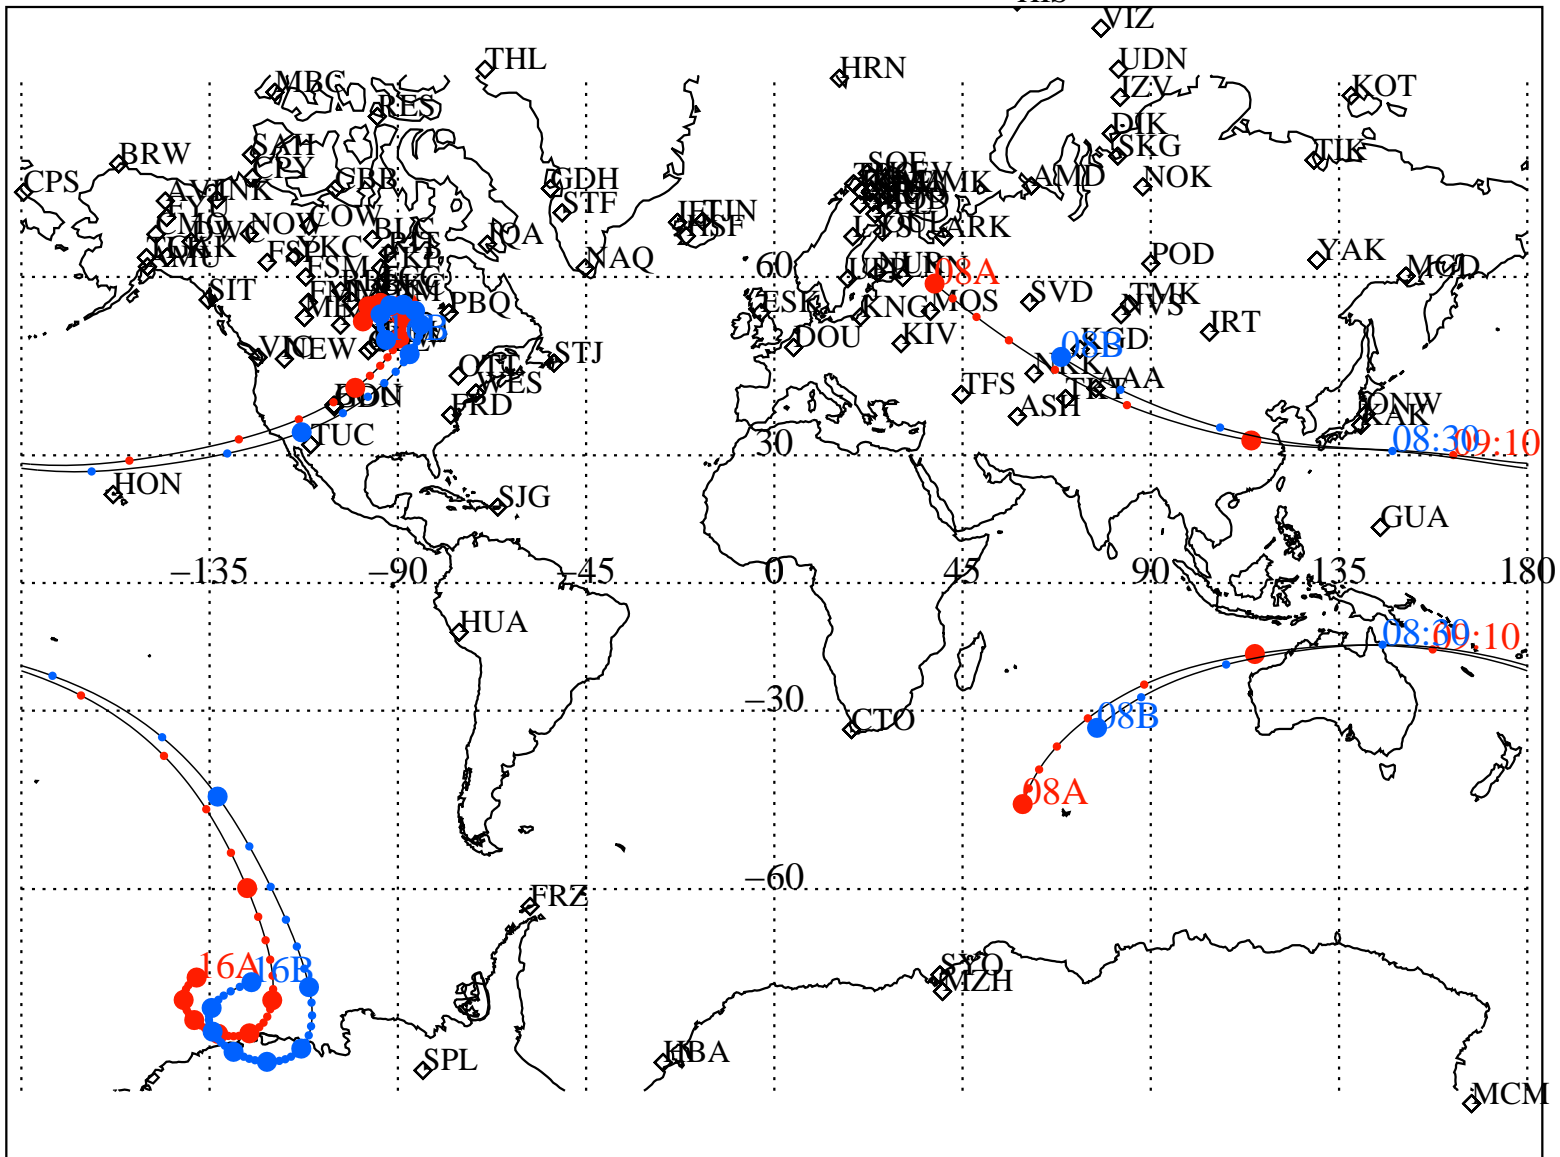

ALE  
 VAN ALLEN PROBES 2014 194 (07/13) 08:00 to 2014 194 (07/13) 16:00

RBSPA-A, RBSPB-B,