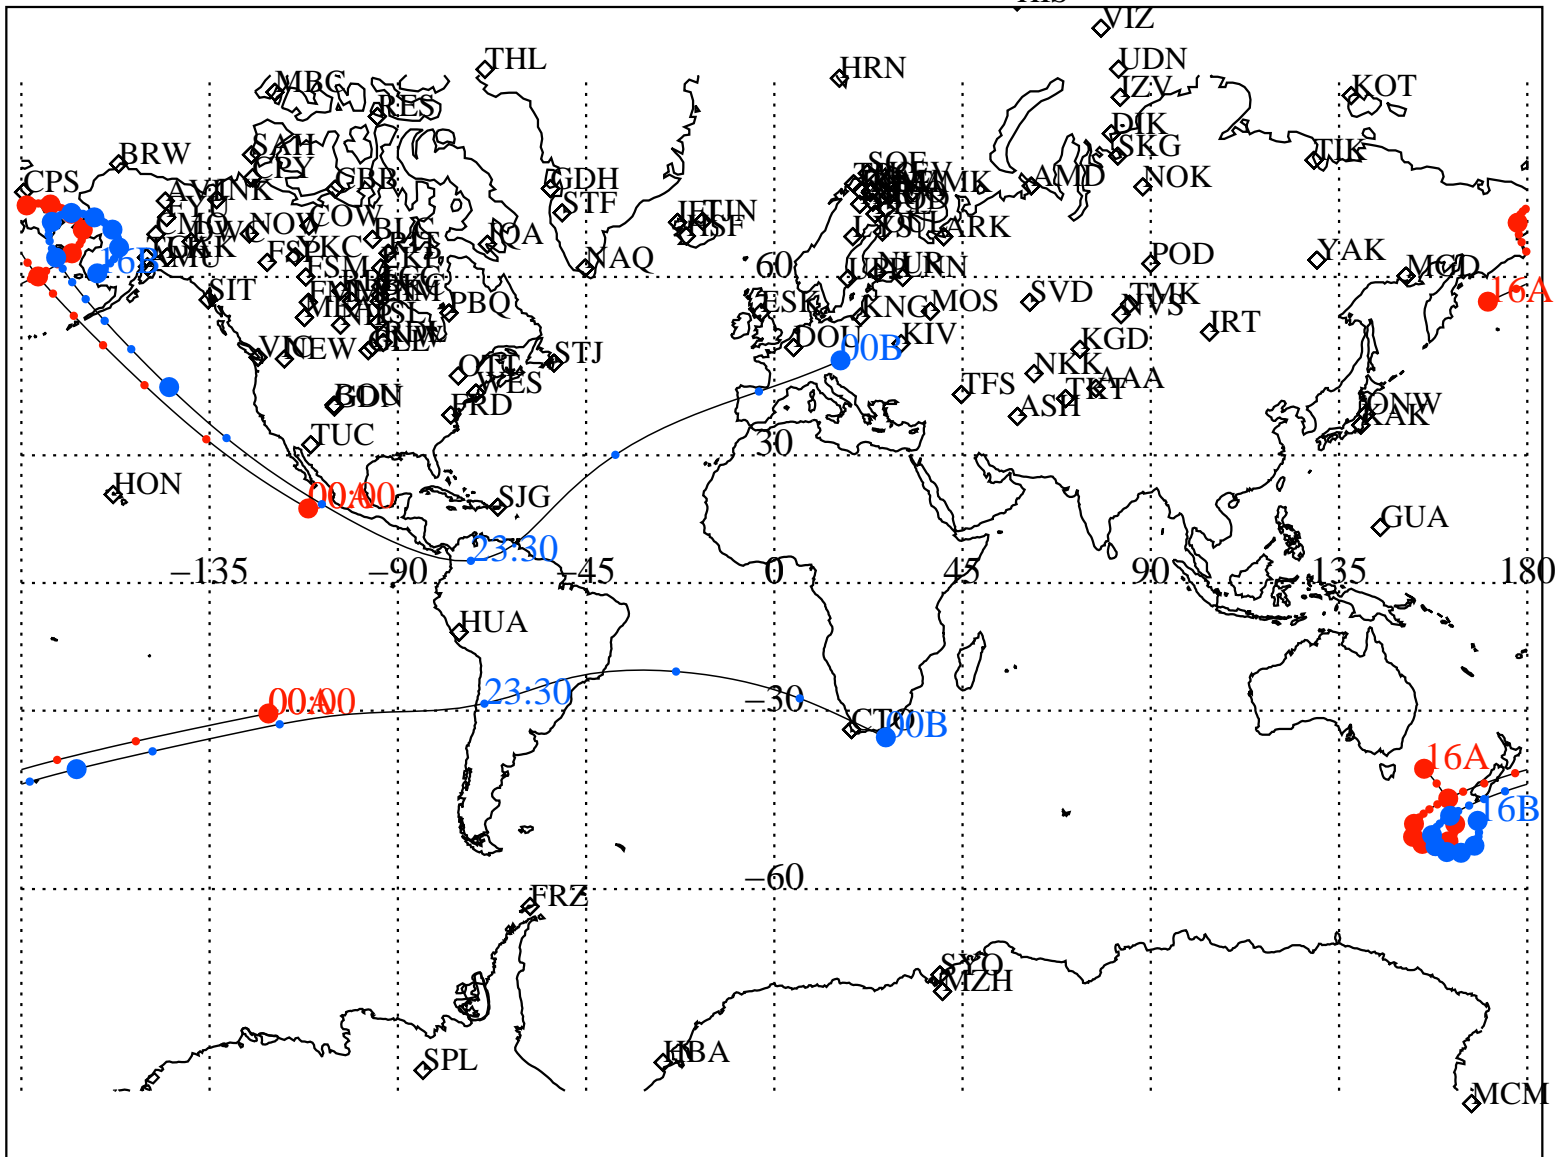

ALE
VAN ALLEN PROBES 2014 193 (07/12) 16:00 to 2014 194 (07/13) 00:00

RBSPA-A, RBSPB-B,