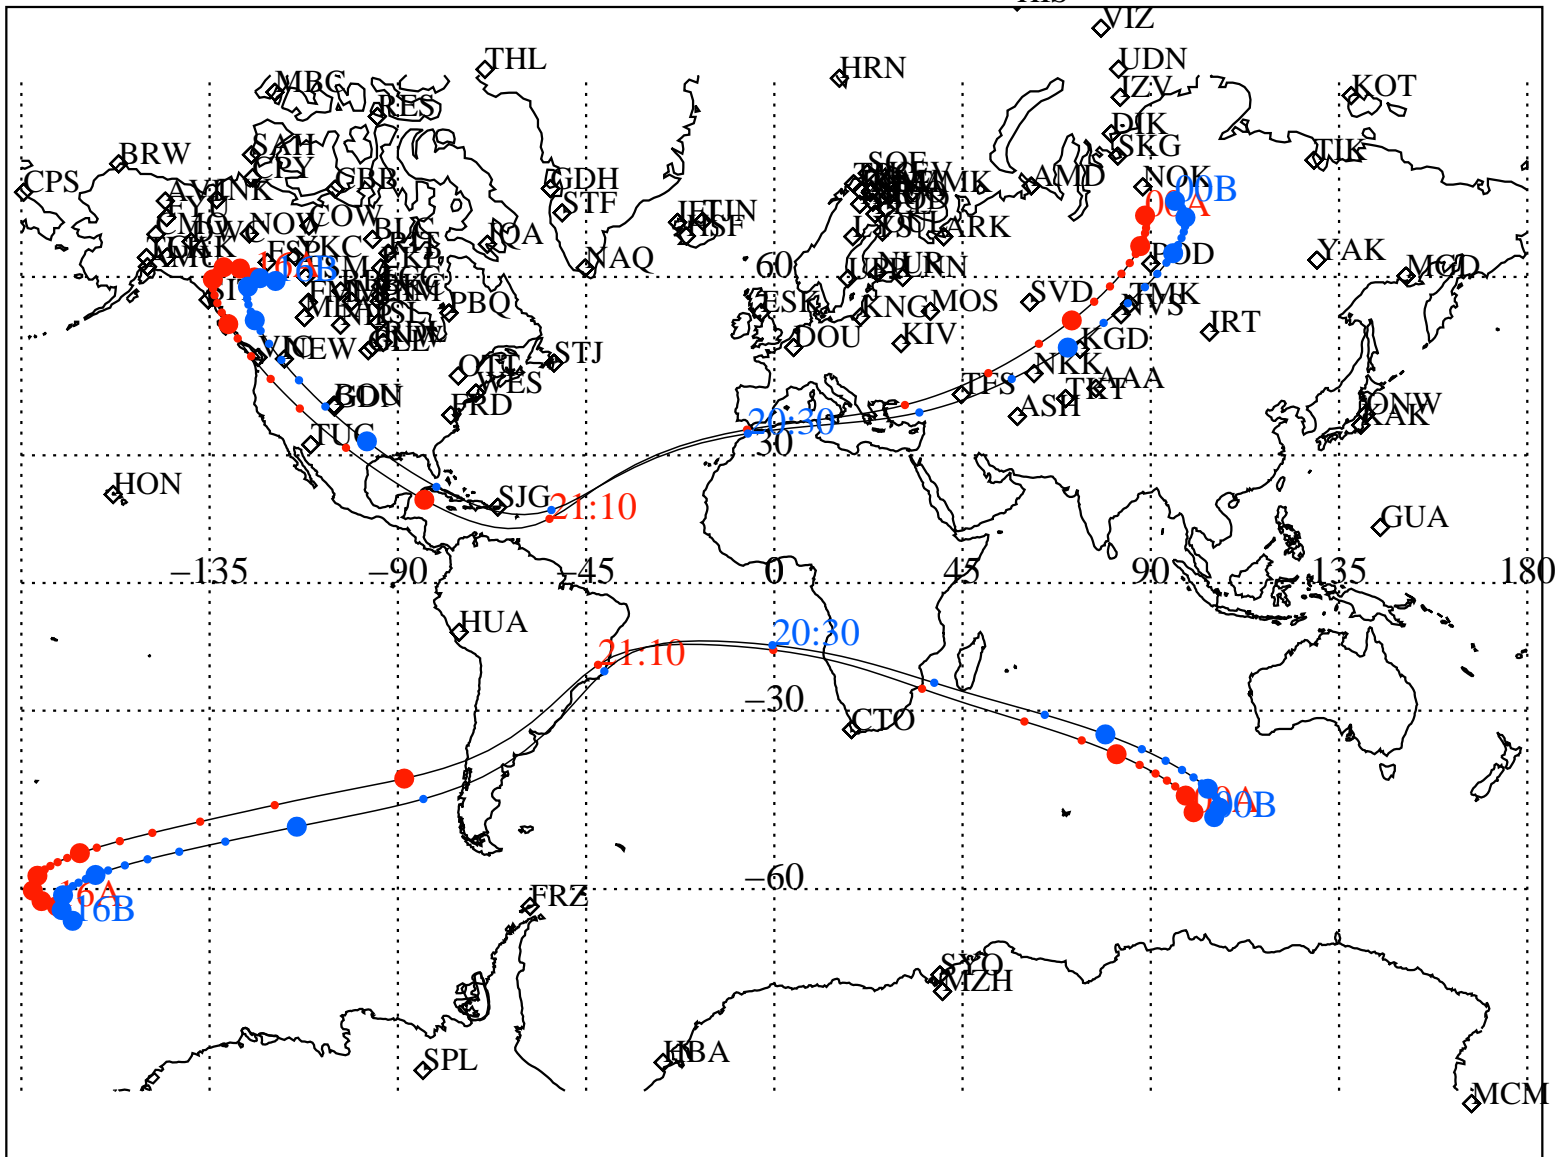

ALE
 VAN ALLEN PROBES 2014 192 (07/11) 16:00 to 2014 193 (07/12) 00:00

RBSPA-A, RBSPB-B,