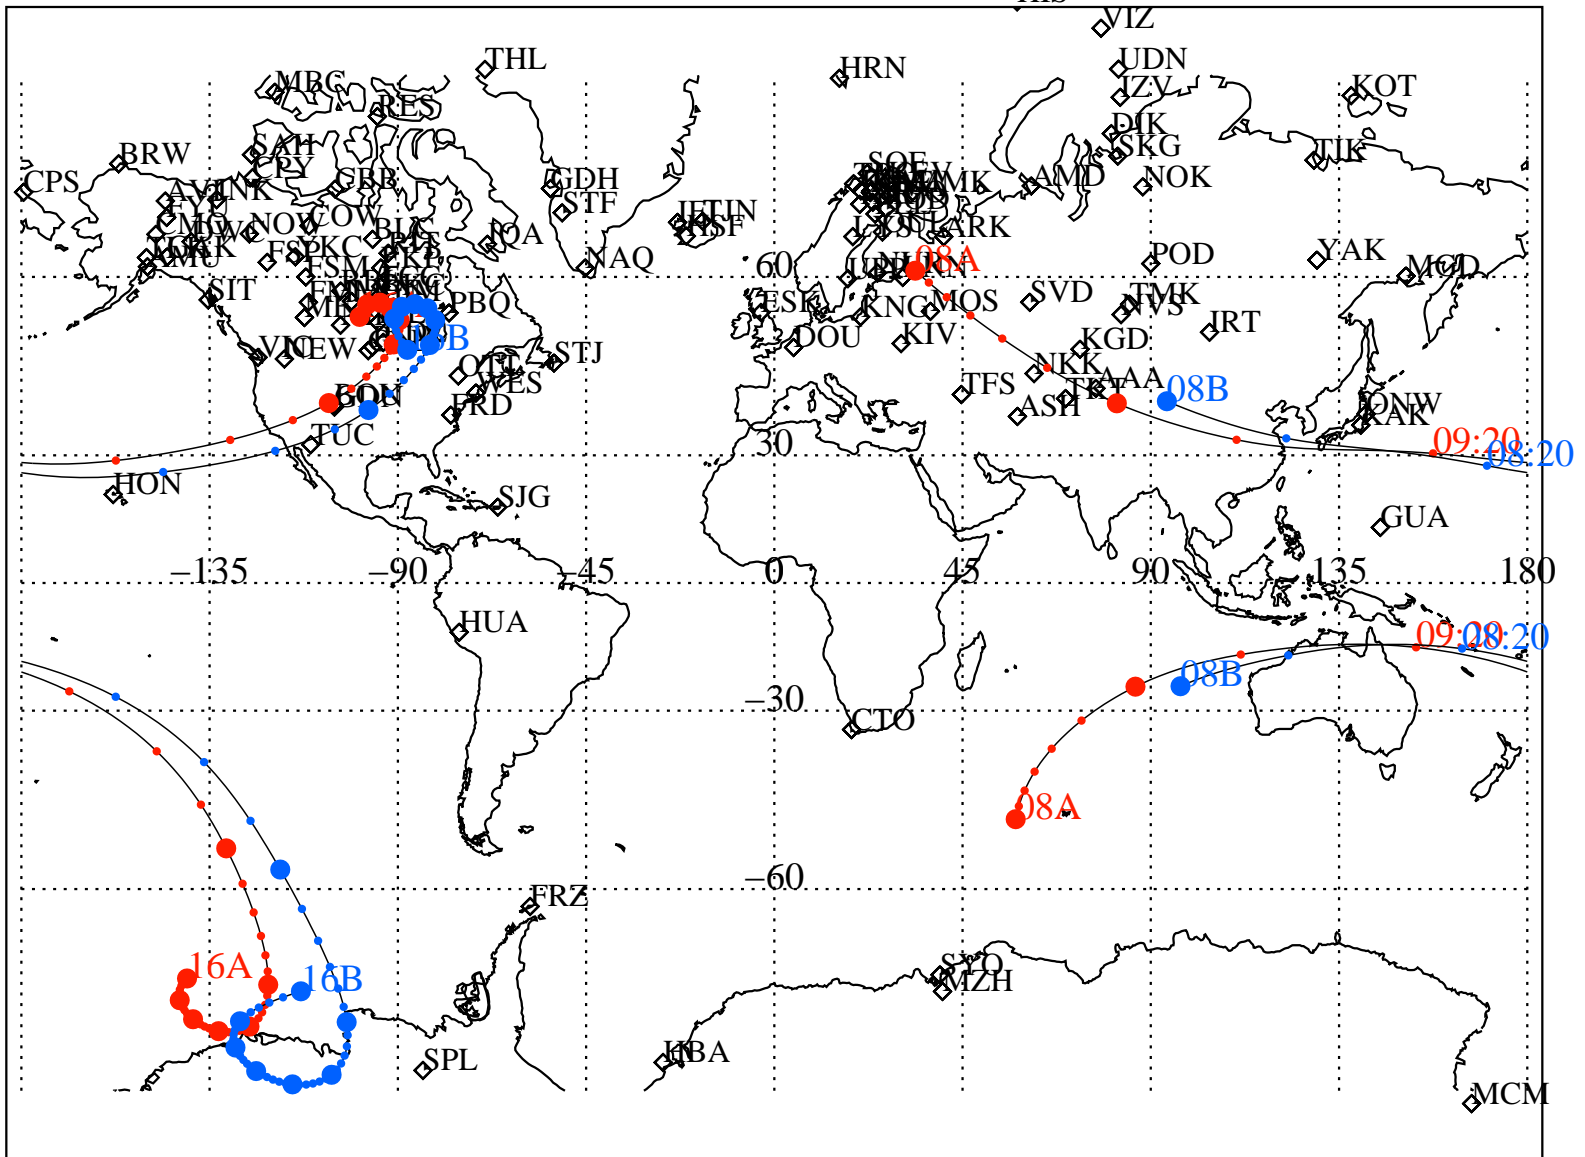

ALE
 VAN ALLEN PROBES 2014 191 (07/10) 08:00 to 2014 191 (07/10) 16:00

RBSPA-A, RBSPA-B,