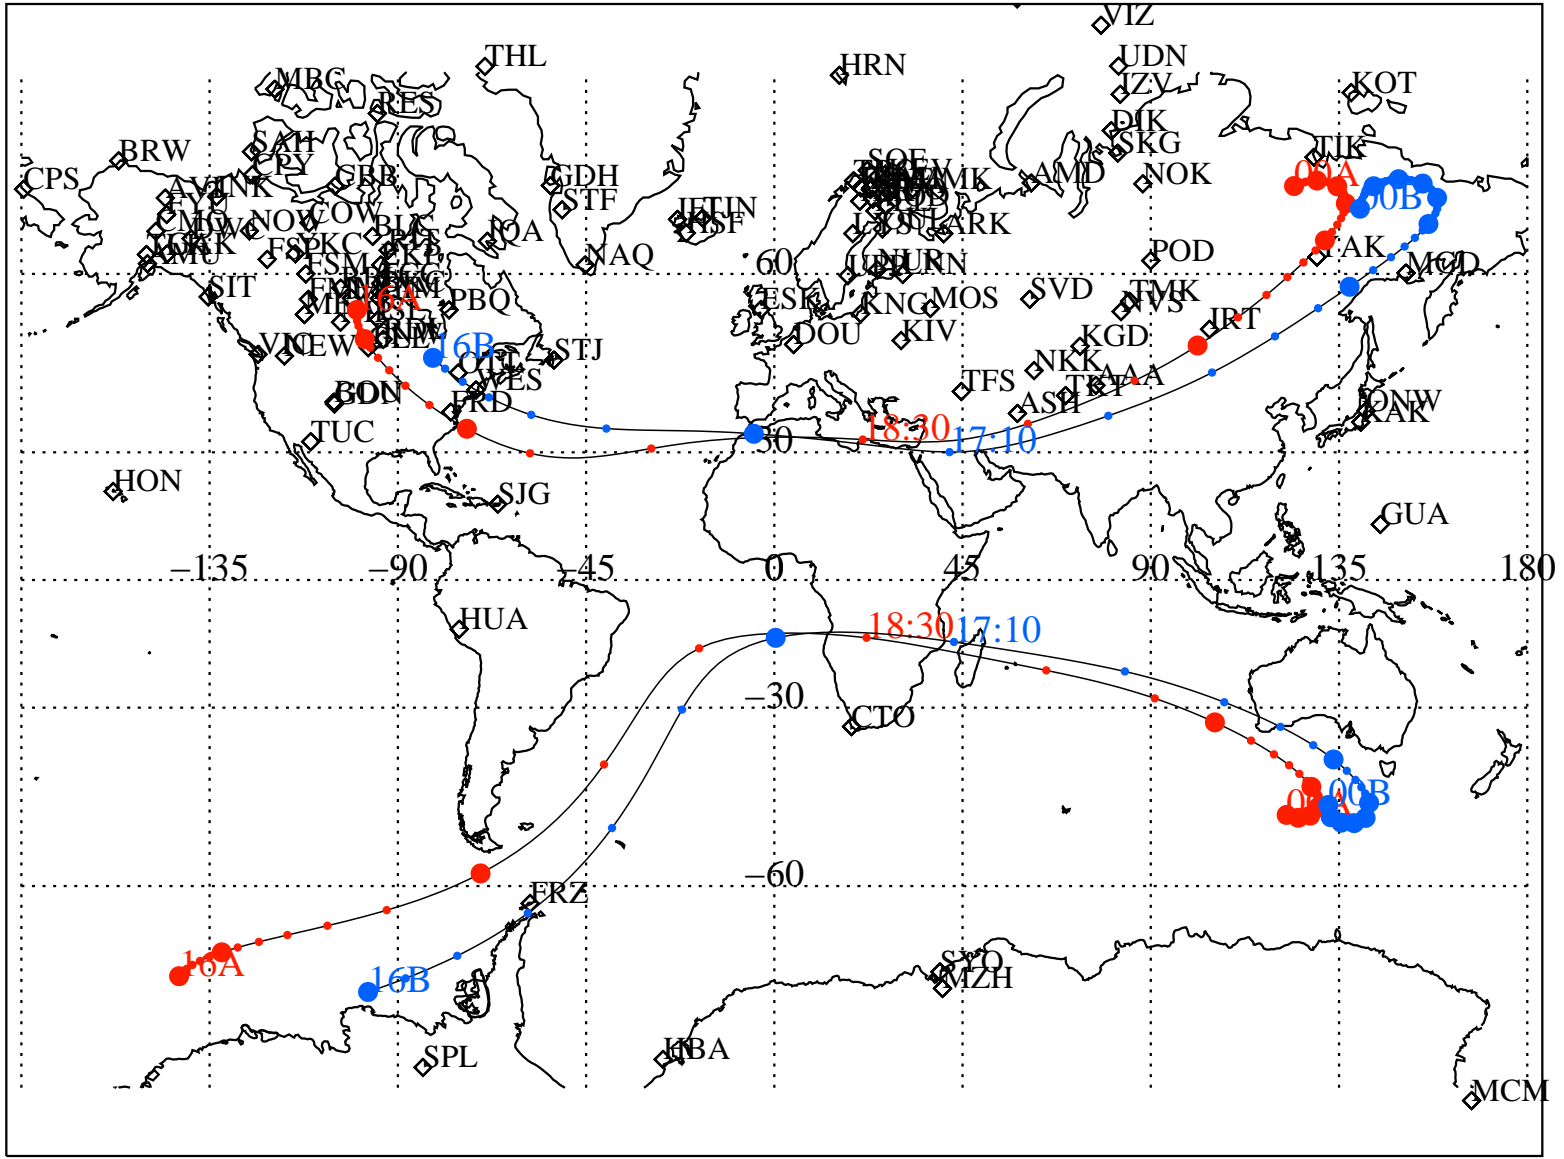

ALE
 VAN ALLEN PROBES 2014 188 (07/07) 16:00 to 2014 189 (07/08) 00:00

RBSPA-A, RBSPB-B,