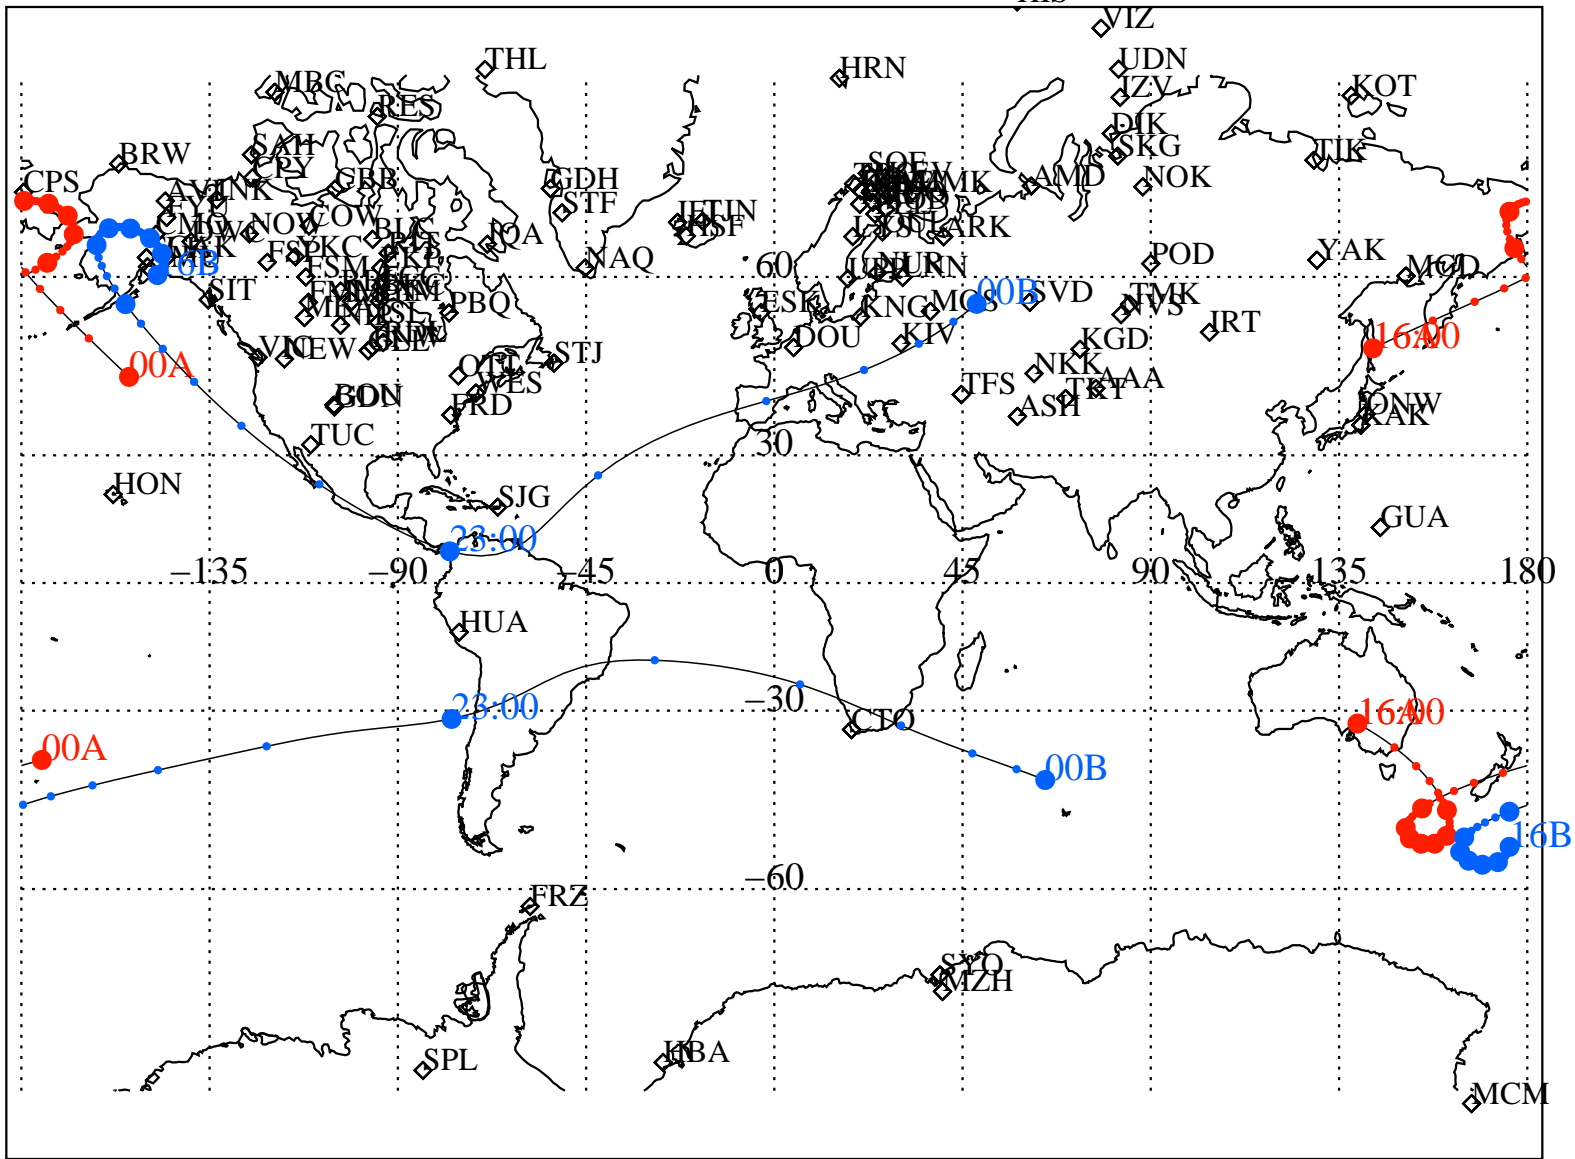

ALE
 VAN ALLEN PROBES 2014 187 (07/06) 16:00 to 2014 188 (07/07) 00:00

RBSPA-A, RBSPB-B,