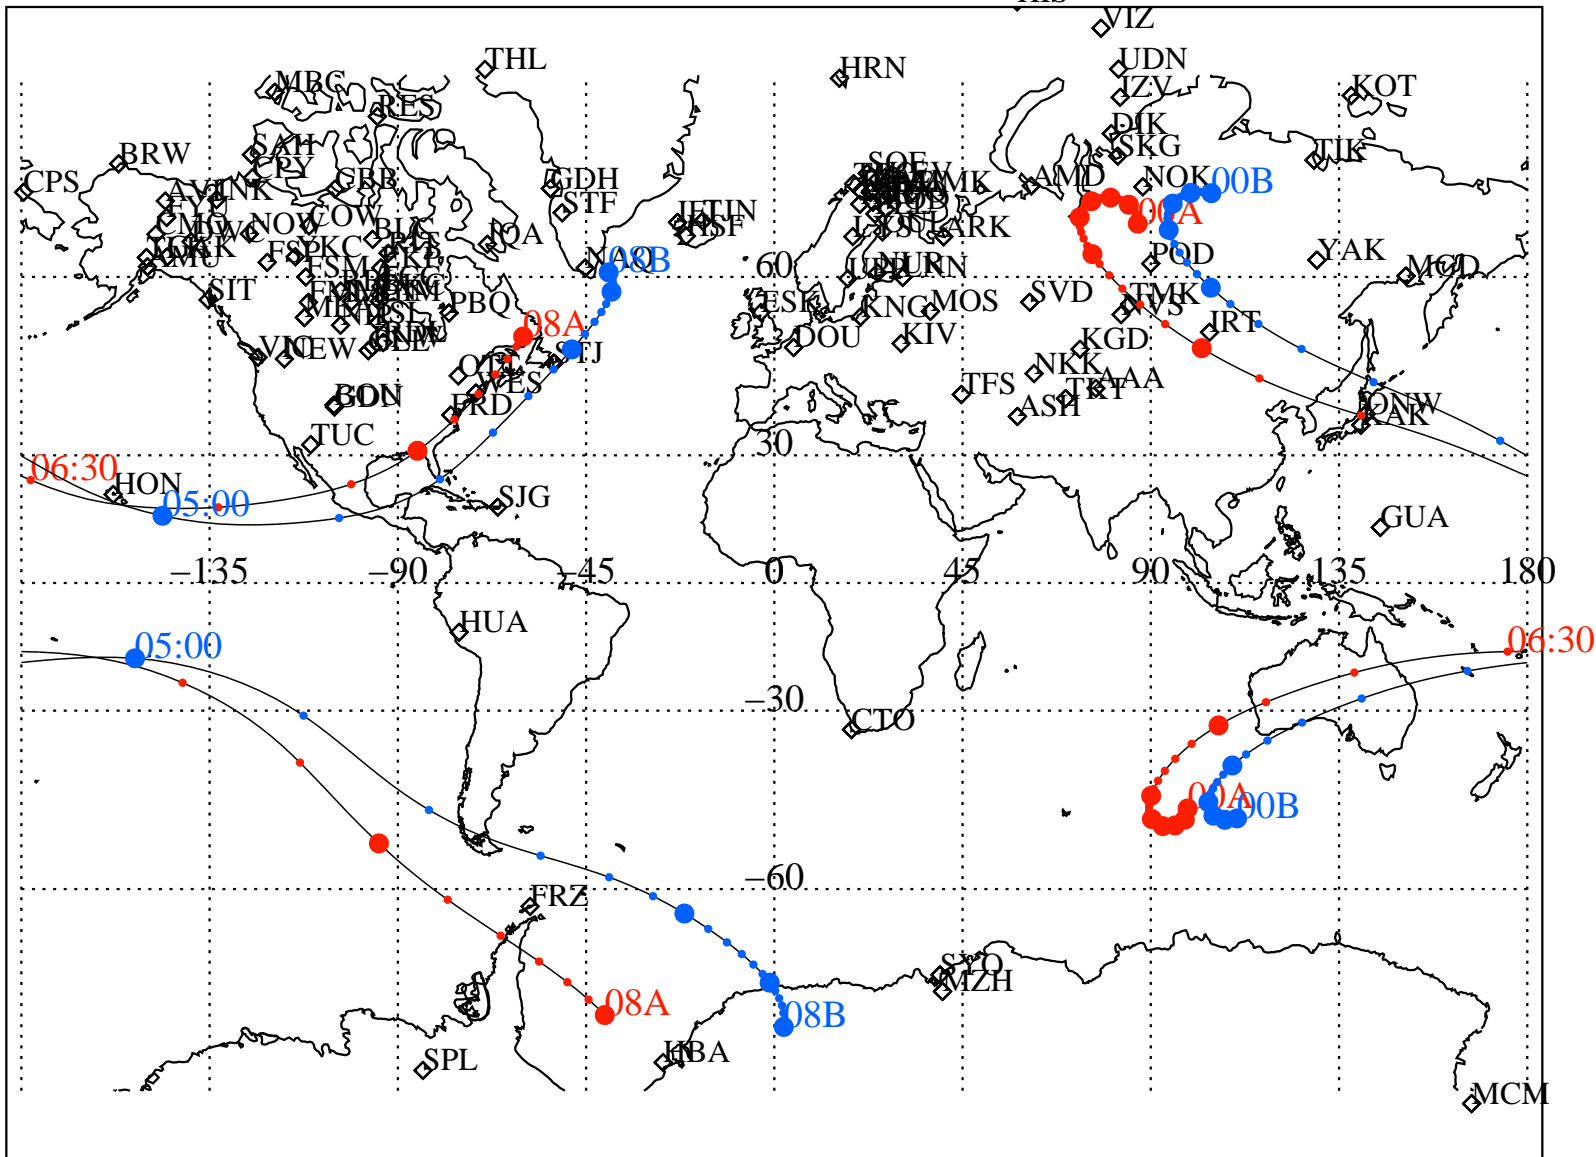

ALE  
VAN ALLEN PROBES 2014 187 (07/06) 00:00 to 2014 187 (07/06) 08:00

RBSPA-A, RBSPA-B,