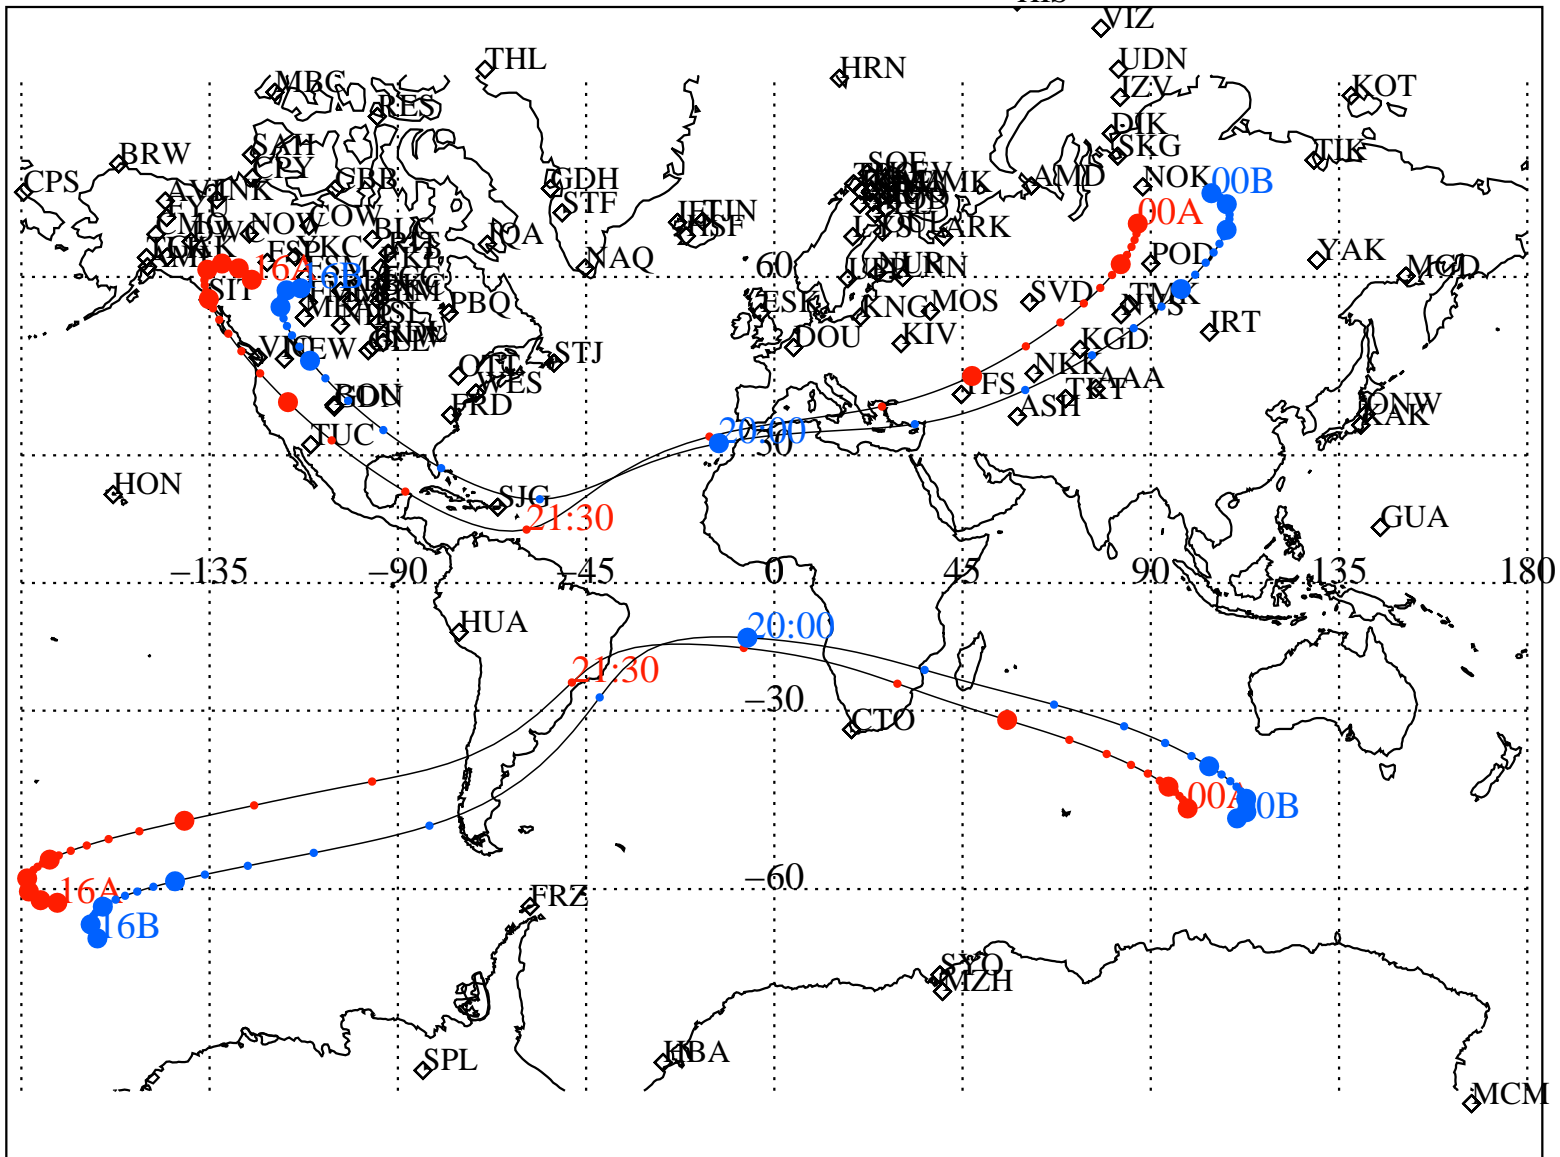

ALE  
 VAN ALLEN PROBES 2014 186 (07/05) 16:00 to 2014 187 (07/06) 00:00

RBSPA-A, RBSPA-B,