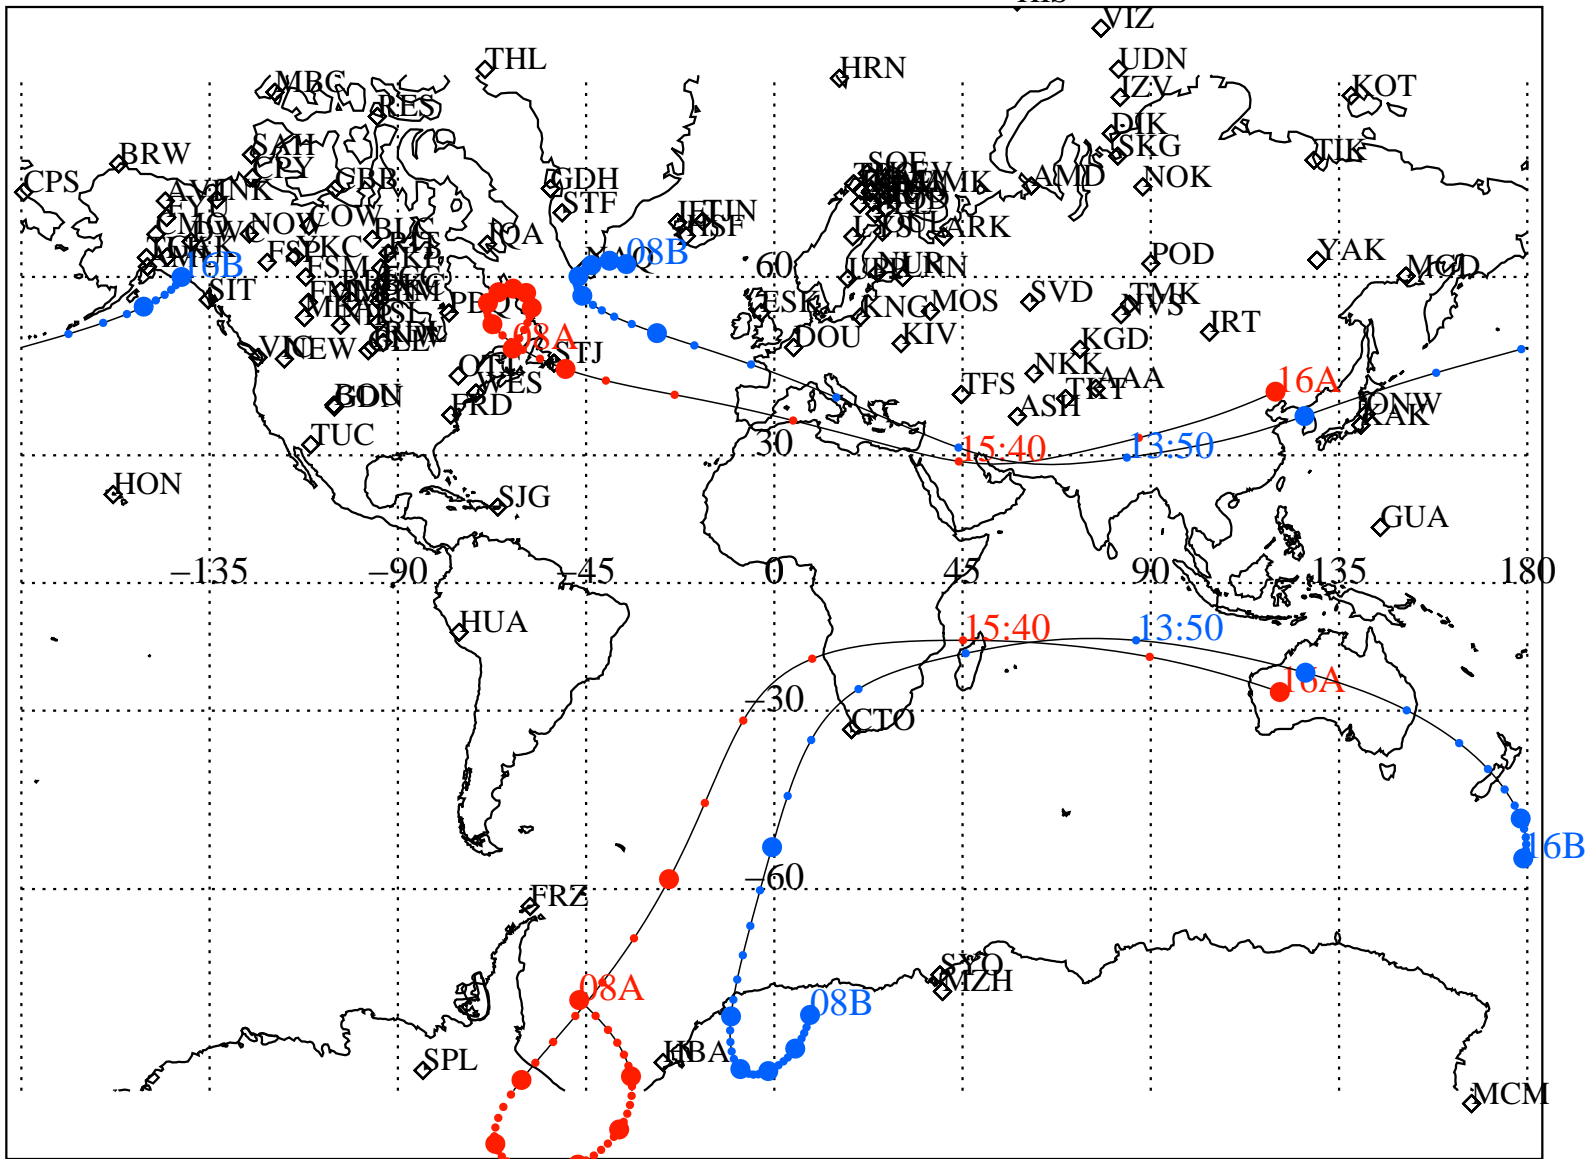

ALE  
VAN ALLEN PROBES 2014 184 (07/03) 08:00 to 2014 184 (07/03) 16:00

RBSPA-A, RBSPA-B,