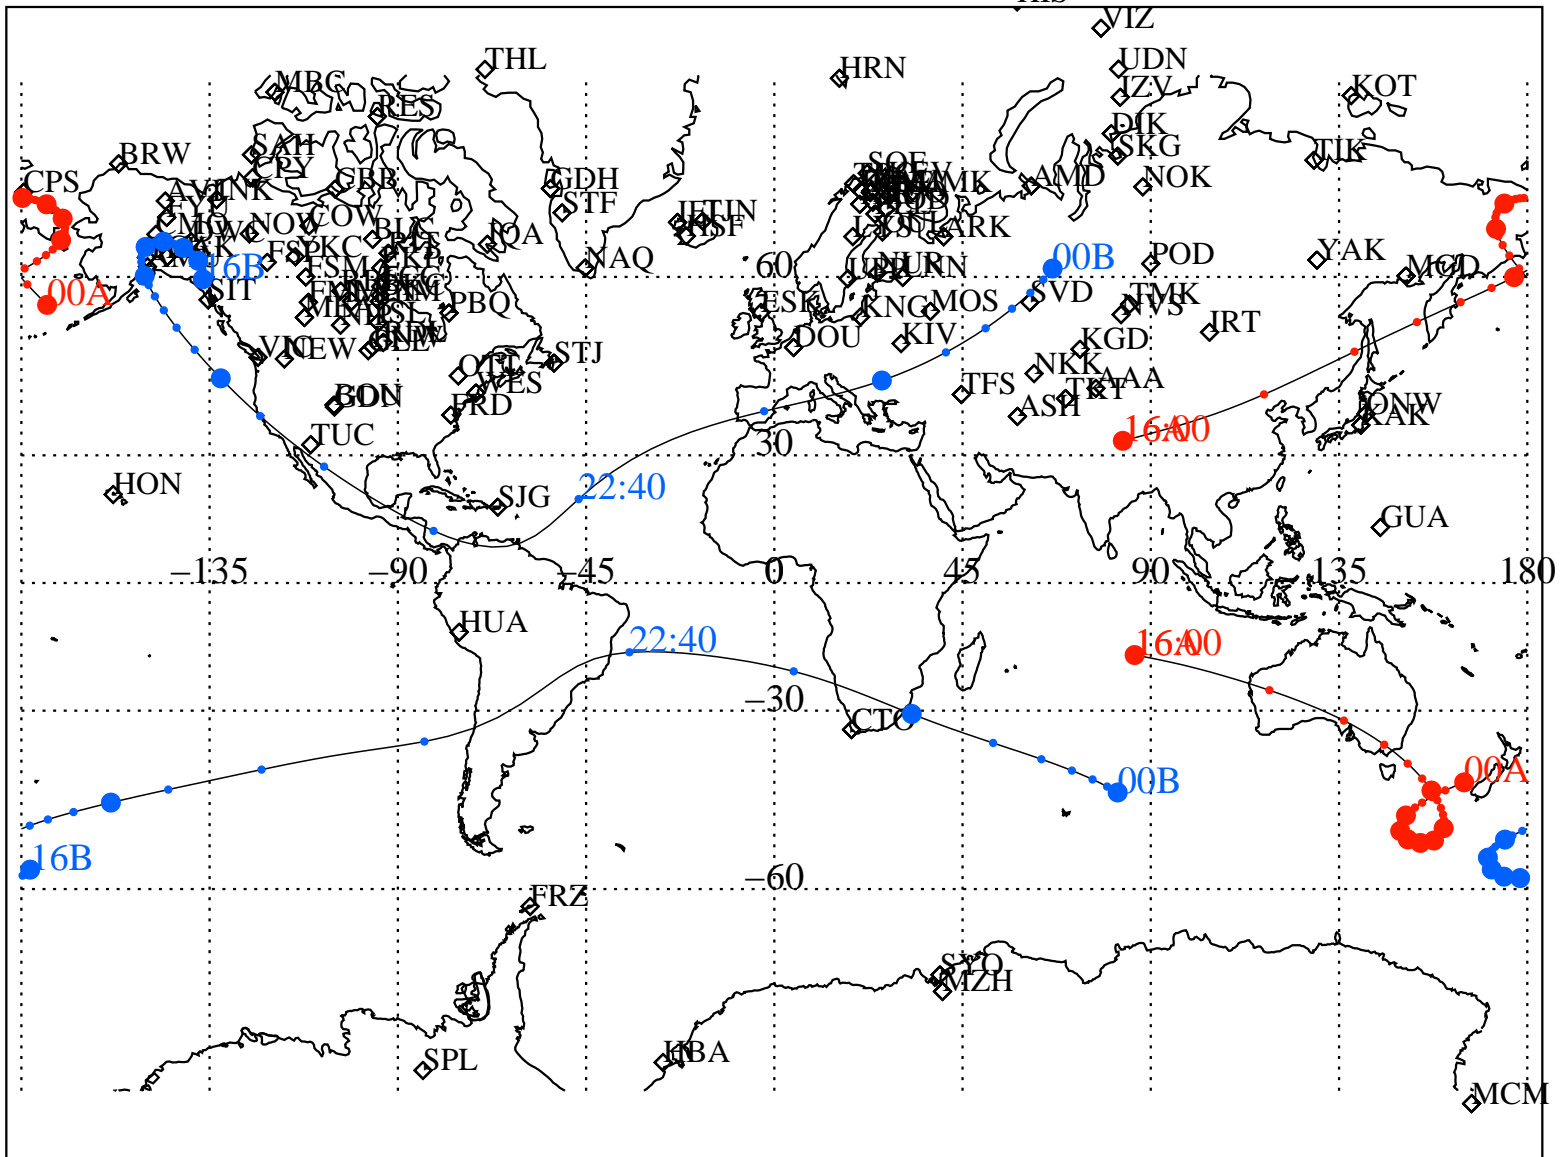

ALE  
 VAN ALLEN PROBES 2014 181 (06/30) 16:00 to 2014 182 (07/01) 00:00

RBSPA-A, RBSPB-B,