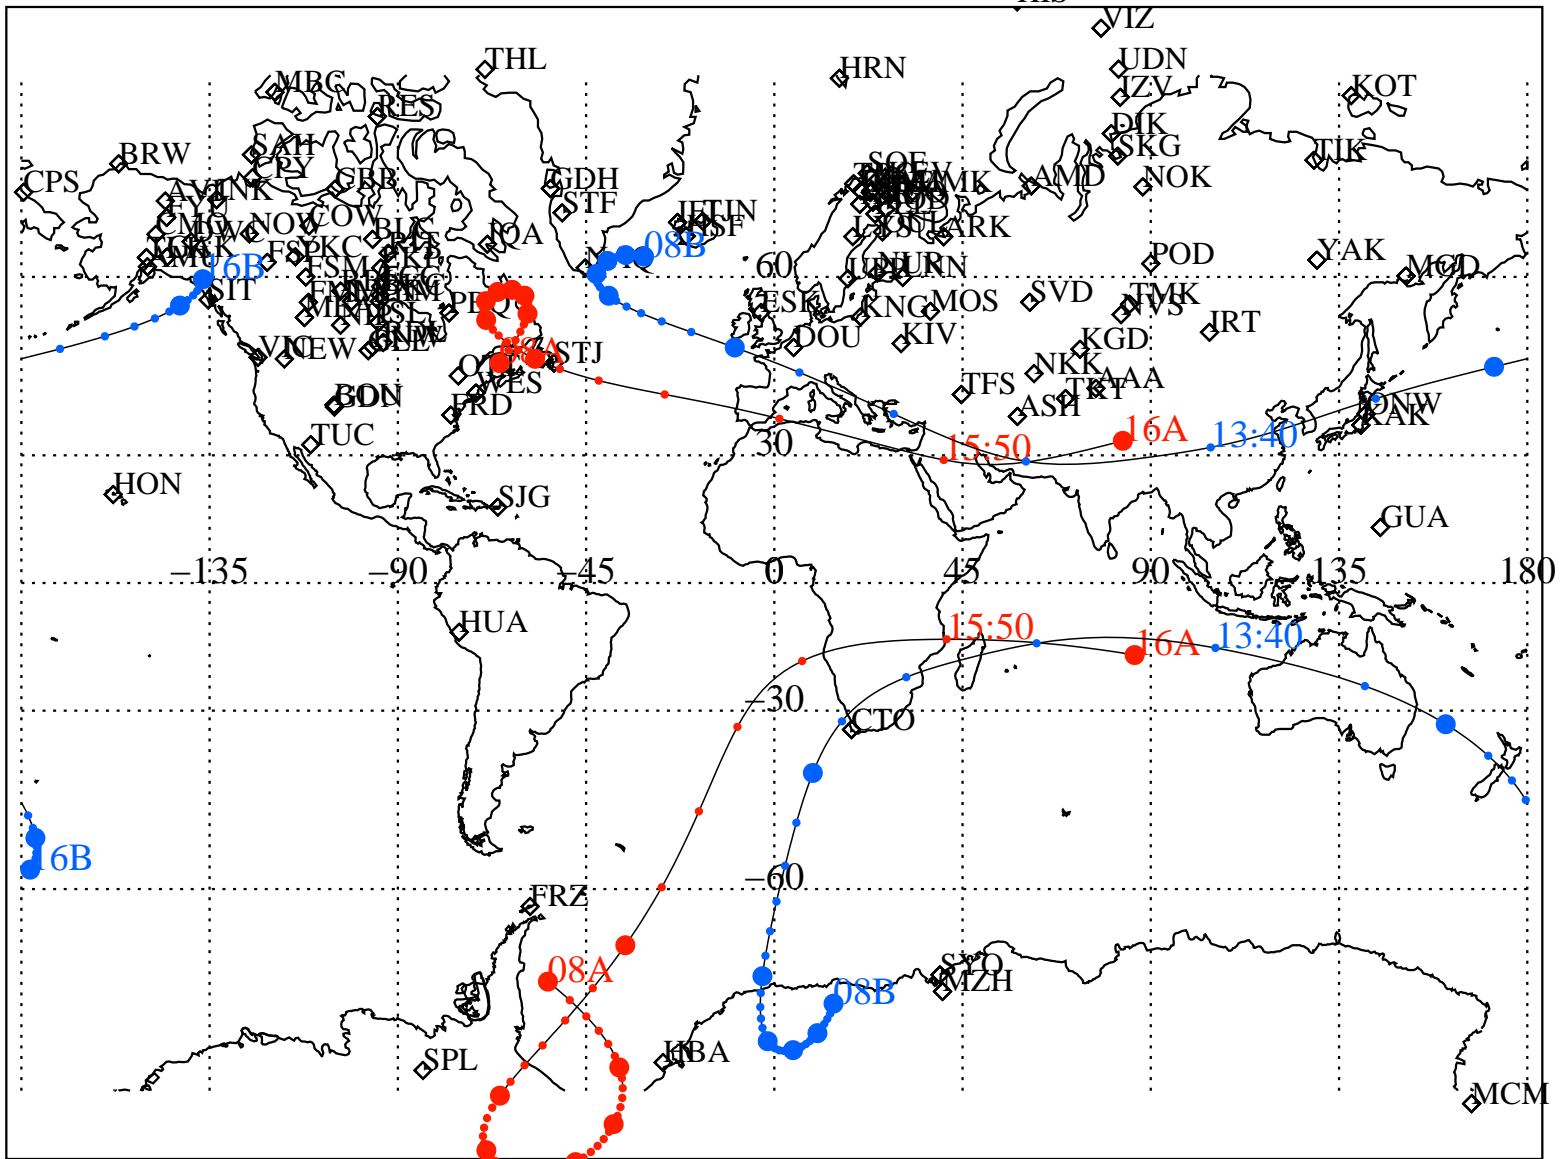

ALE  
VAN ALLEN PROBES 2014 181 (06/30) 08:00 to 2014 181 (06/30) 16:00

RBSPA-A, RBSPB-B,