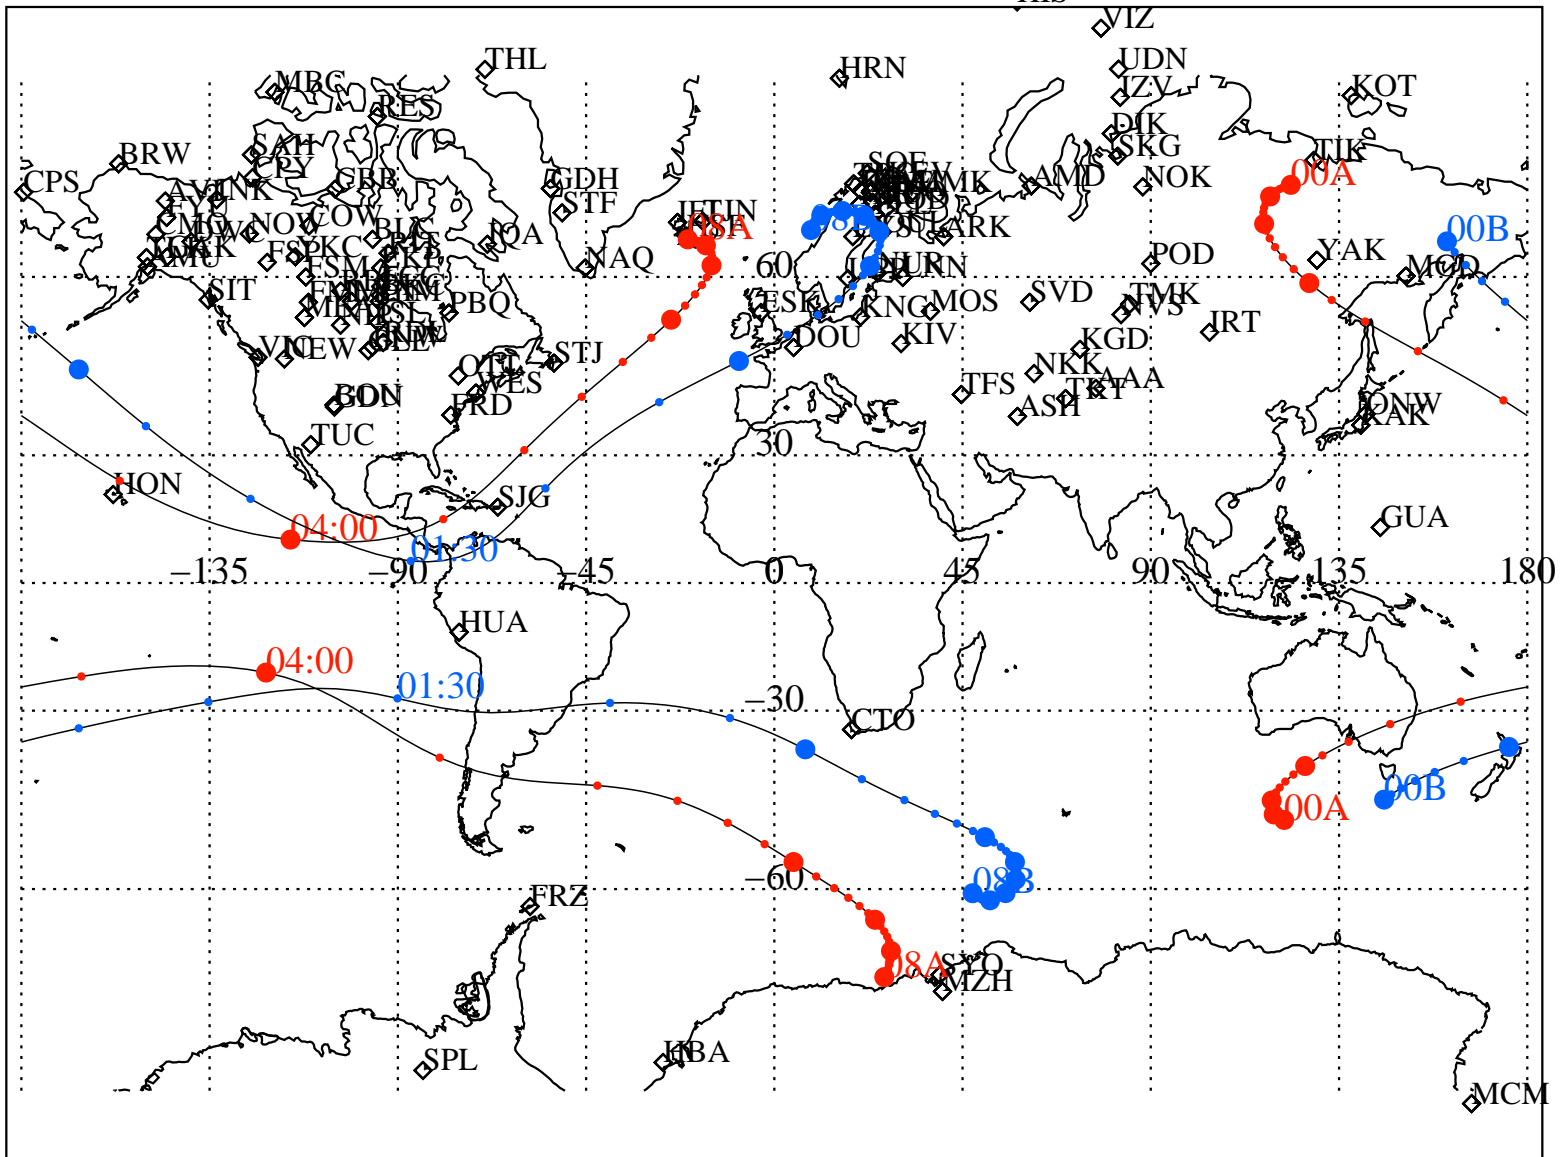

ALE
 VAN ALLEN PROBES 2014 180 (06/29) 00:00 to 2014 180 (06/29) 08:00

RBSPA-A, RBSPB-B,