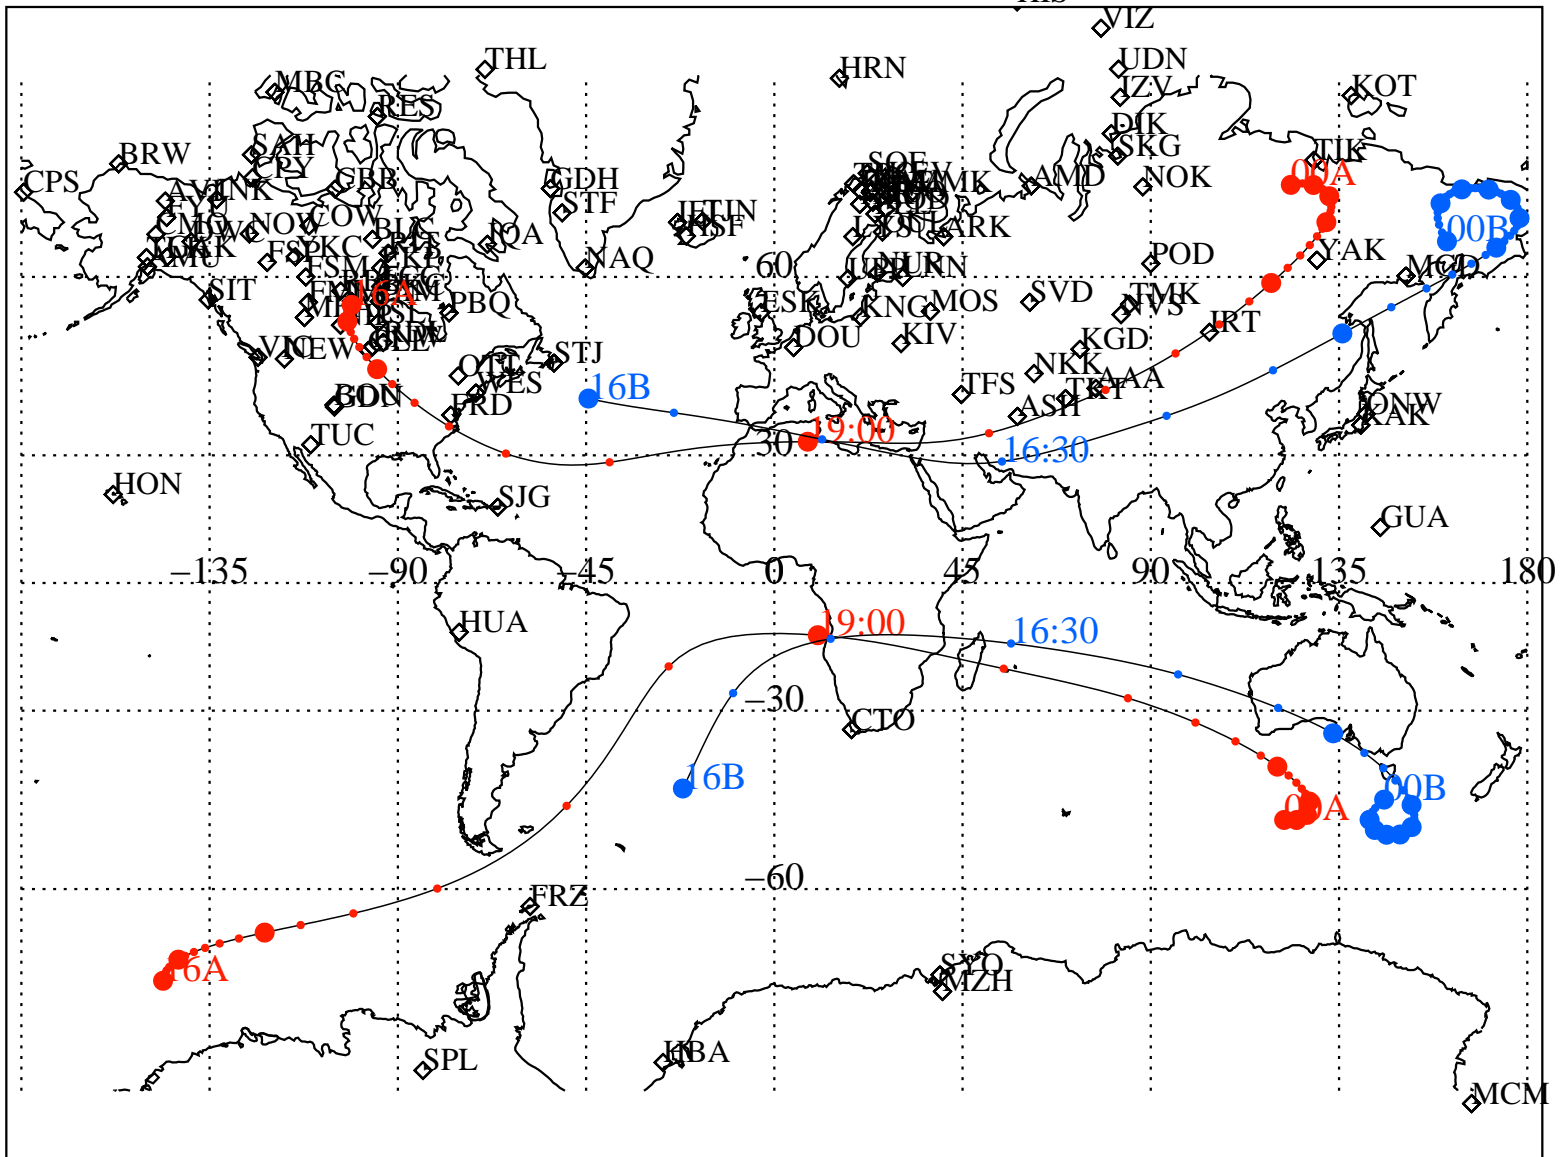

ALE
 VAN ALLEN PROBES 2014 179 (06/28) 16:00 to 2014 180 (06/29) 00:00

RBSPA-A, RBSPB-B,