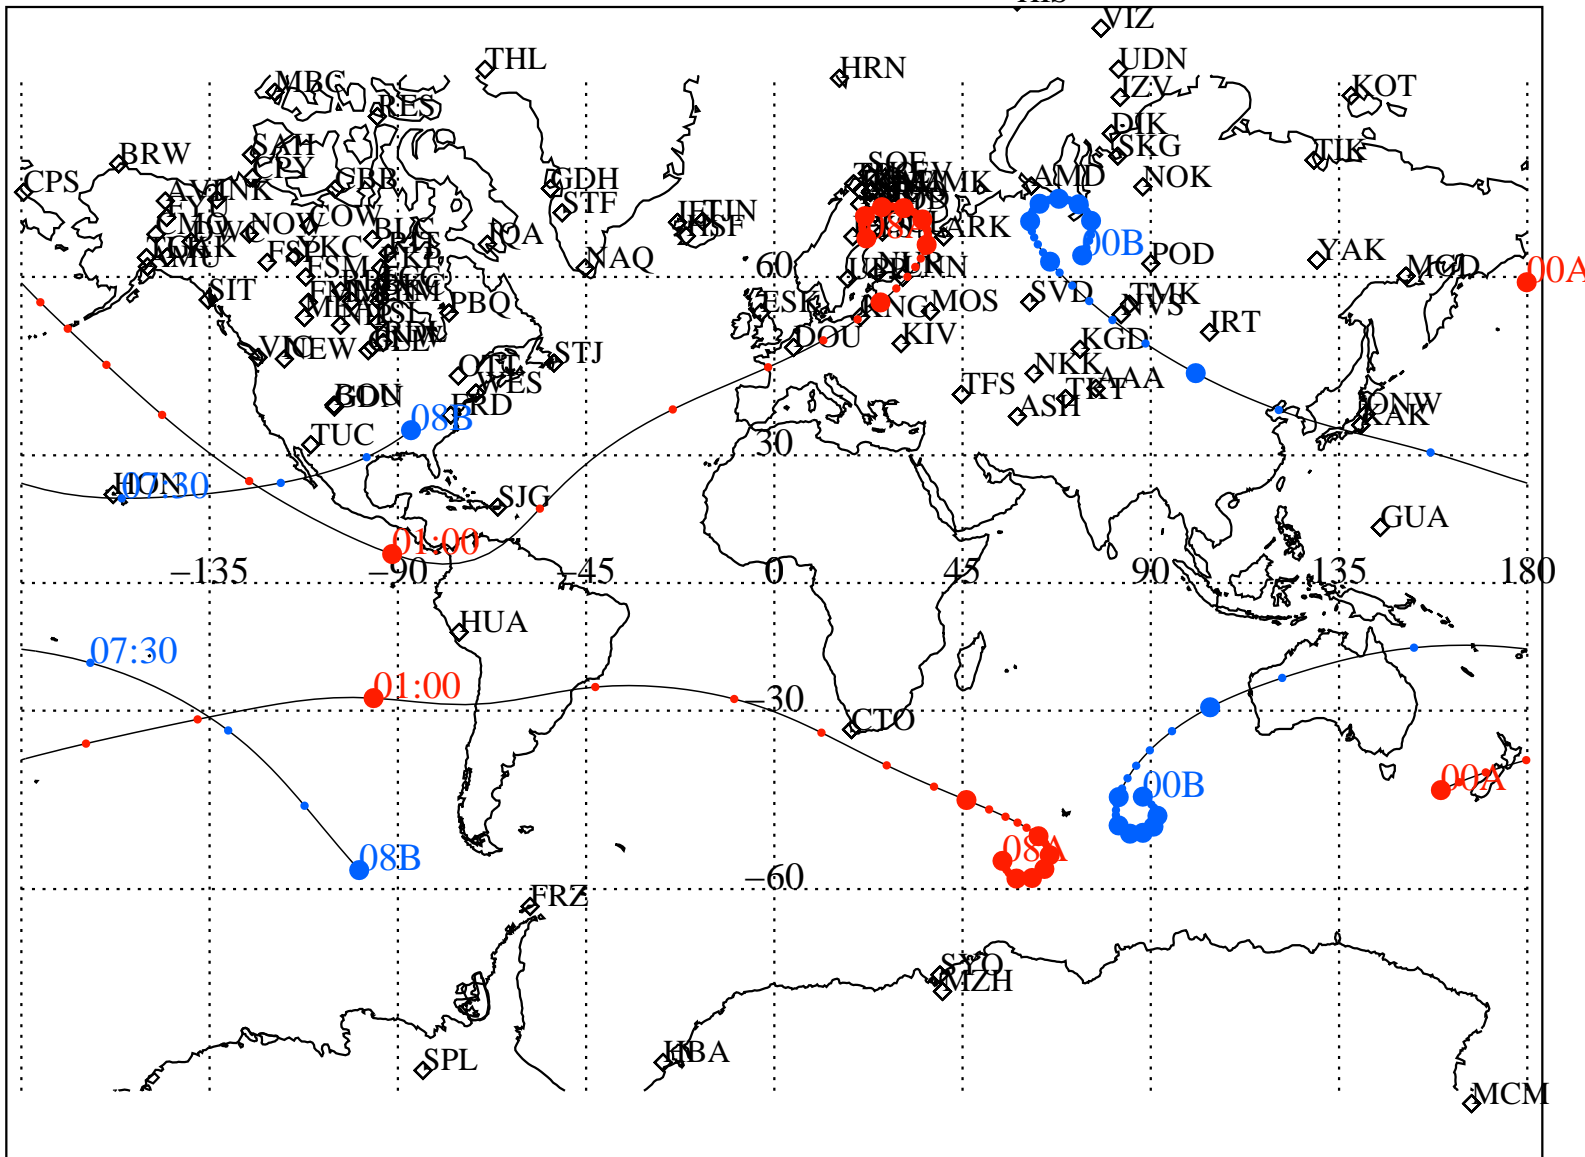

ALE
 VAN ALLEN PROBES 2014 179 (06/28) 00:00 to 2014 179 (06/28) 08:00

RBSPA-A, RBSPA-B,