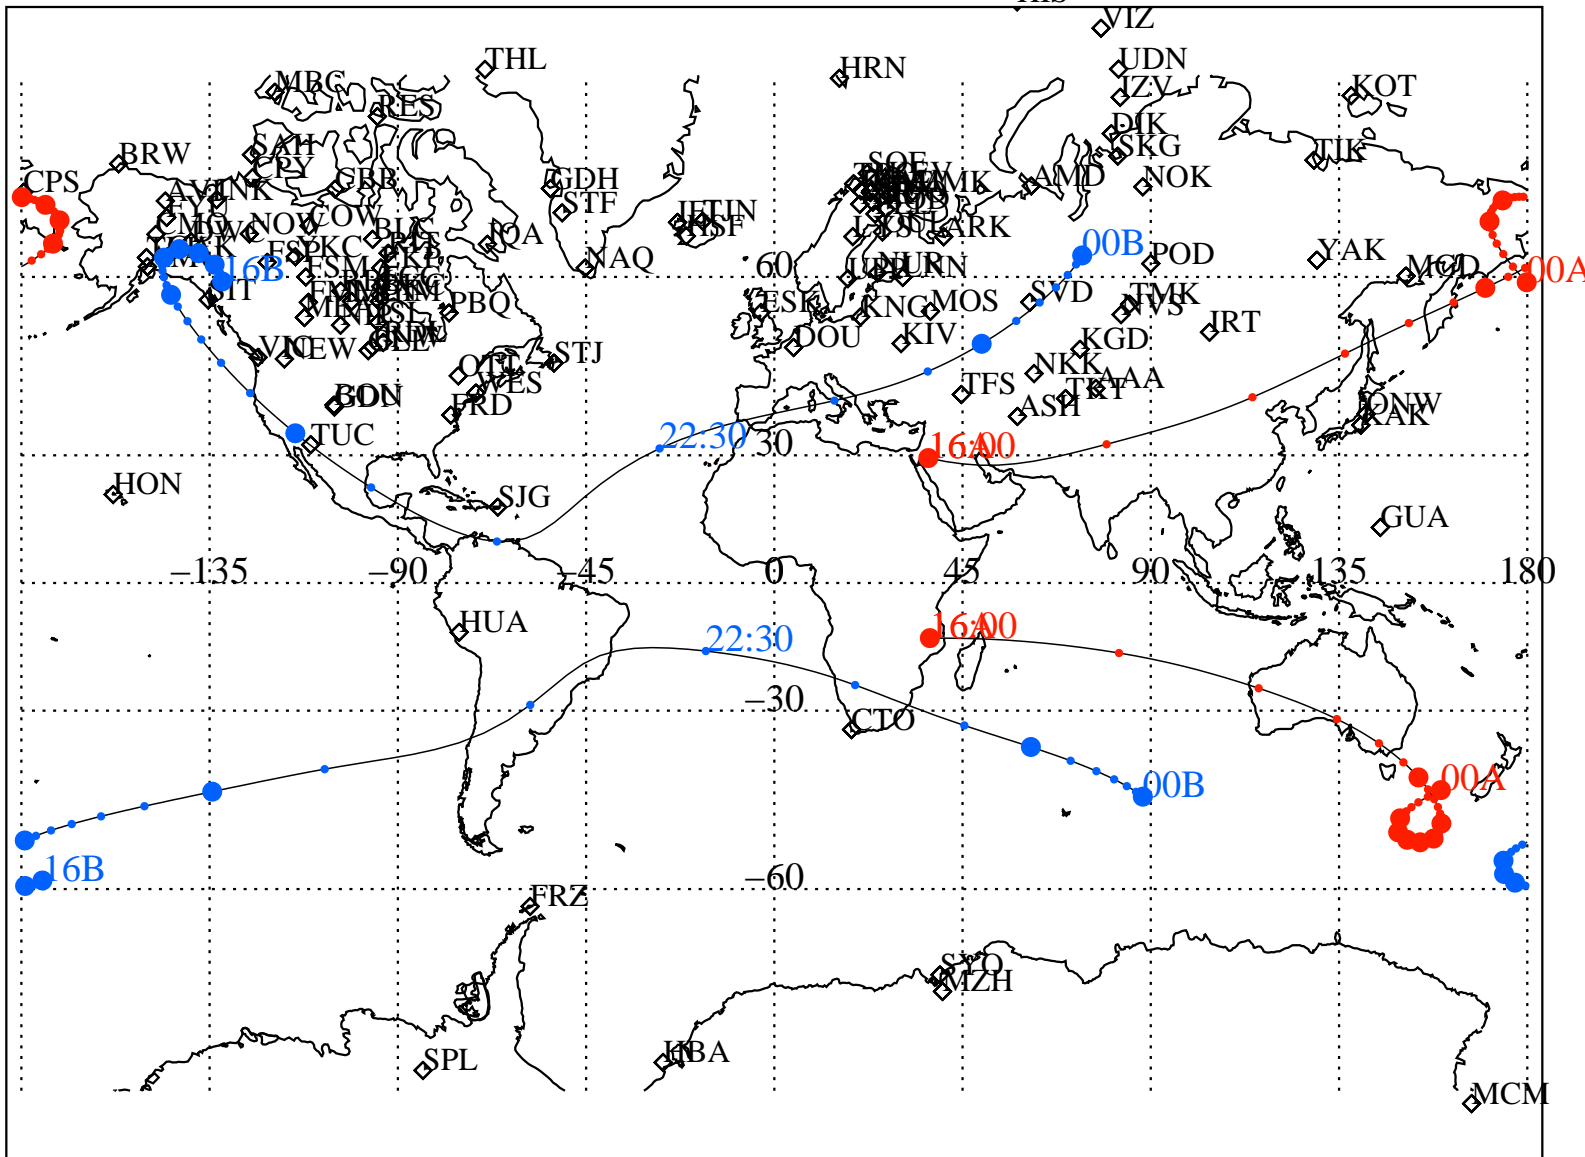

ALE
 VAN ALLEN PROBES 2014 178 (06/27) 16:00 to 2014 179 (06/28) 00:00

RBSPA-A, RBSPB-B,