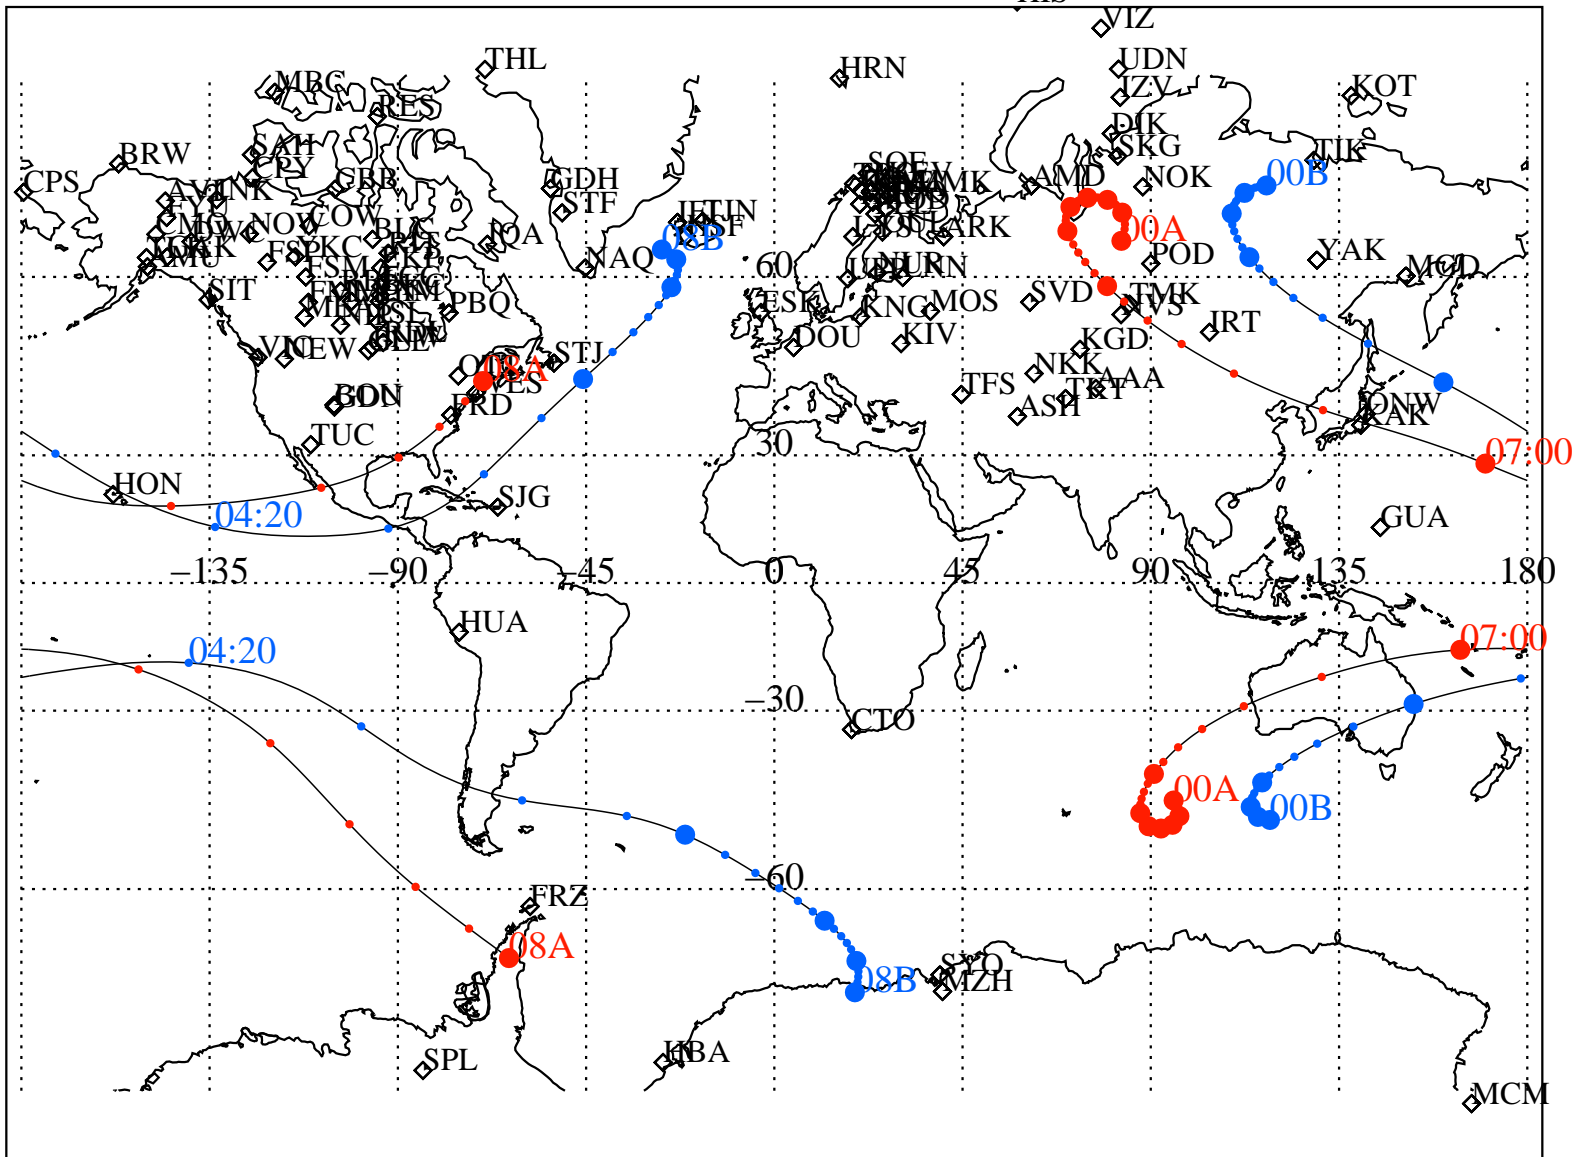

ALE
VAN ALLEN PROBES 2014 178 (06/27) 00:00 to 2014 178 (06/27) 08:00

RBSPA-A, RBSPB-B,