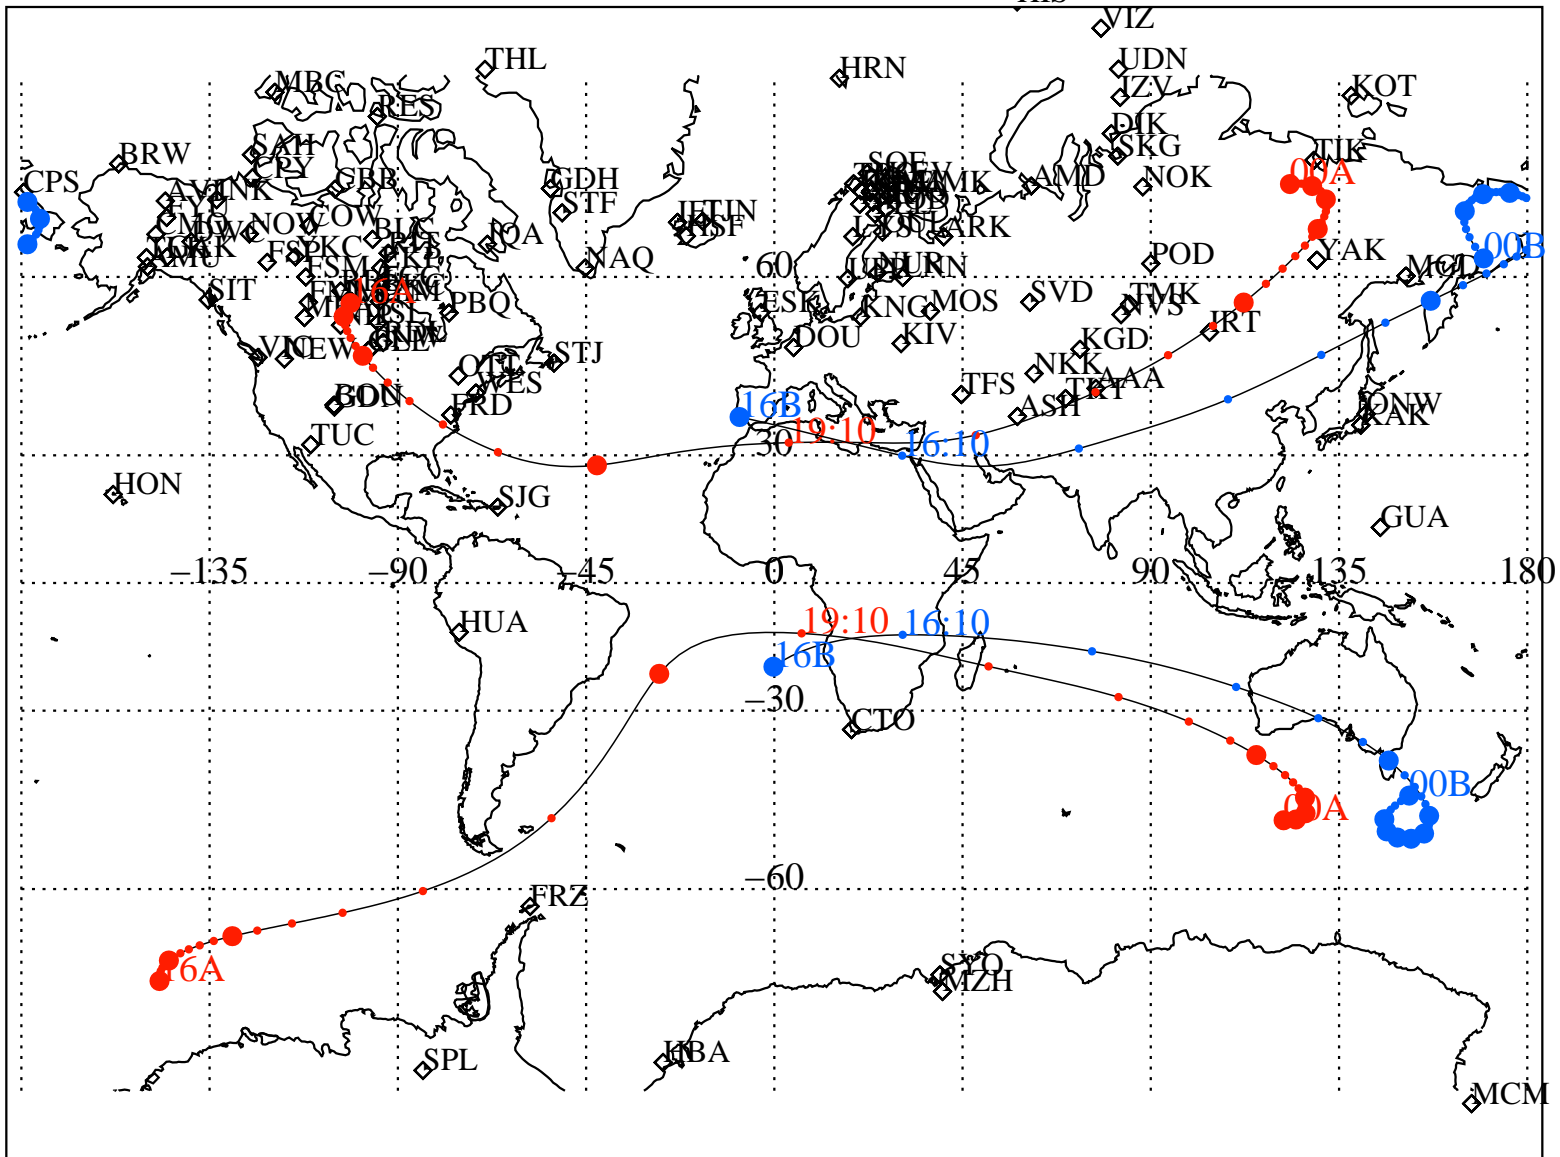

ALE
 VAN ALLEN PROBES 2014 176 (06/25) 16:00 to 2014 177 (06/26) 00:00

RBSPA-A, RBSPB-B,