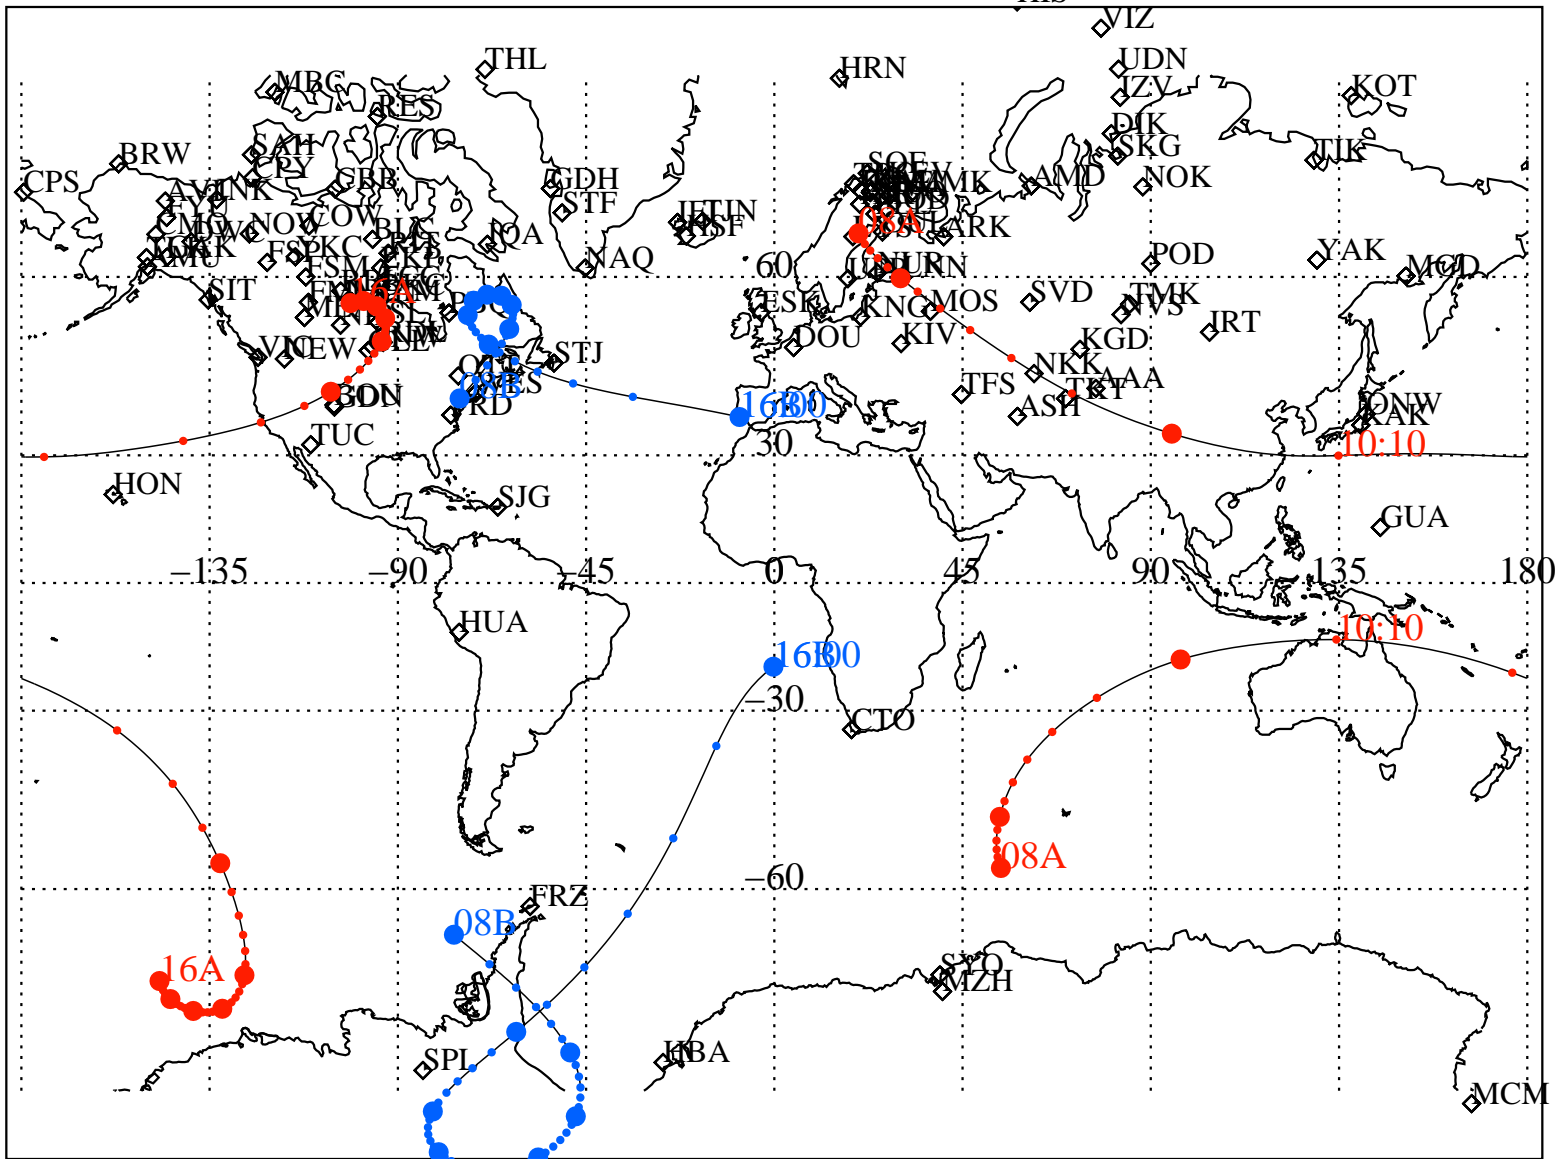

ALE  
 VAN ALLEN PROBES 2014 176 (06/25) 08:00 to 2014 176 (06/25) 16:00

RBSPA-A, RBSPB-B,