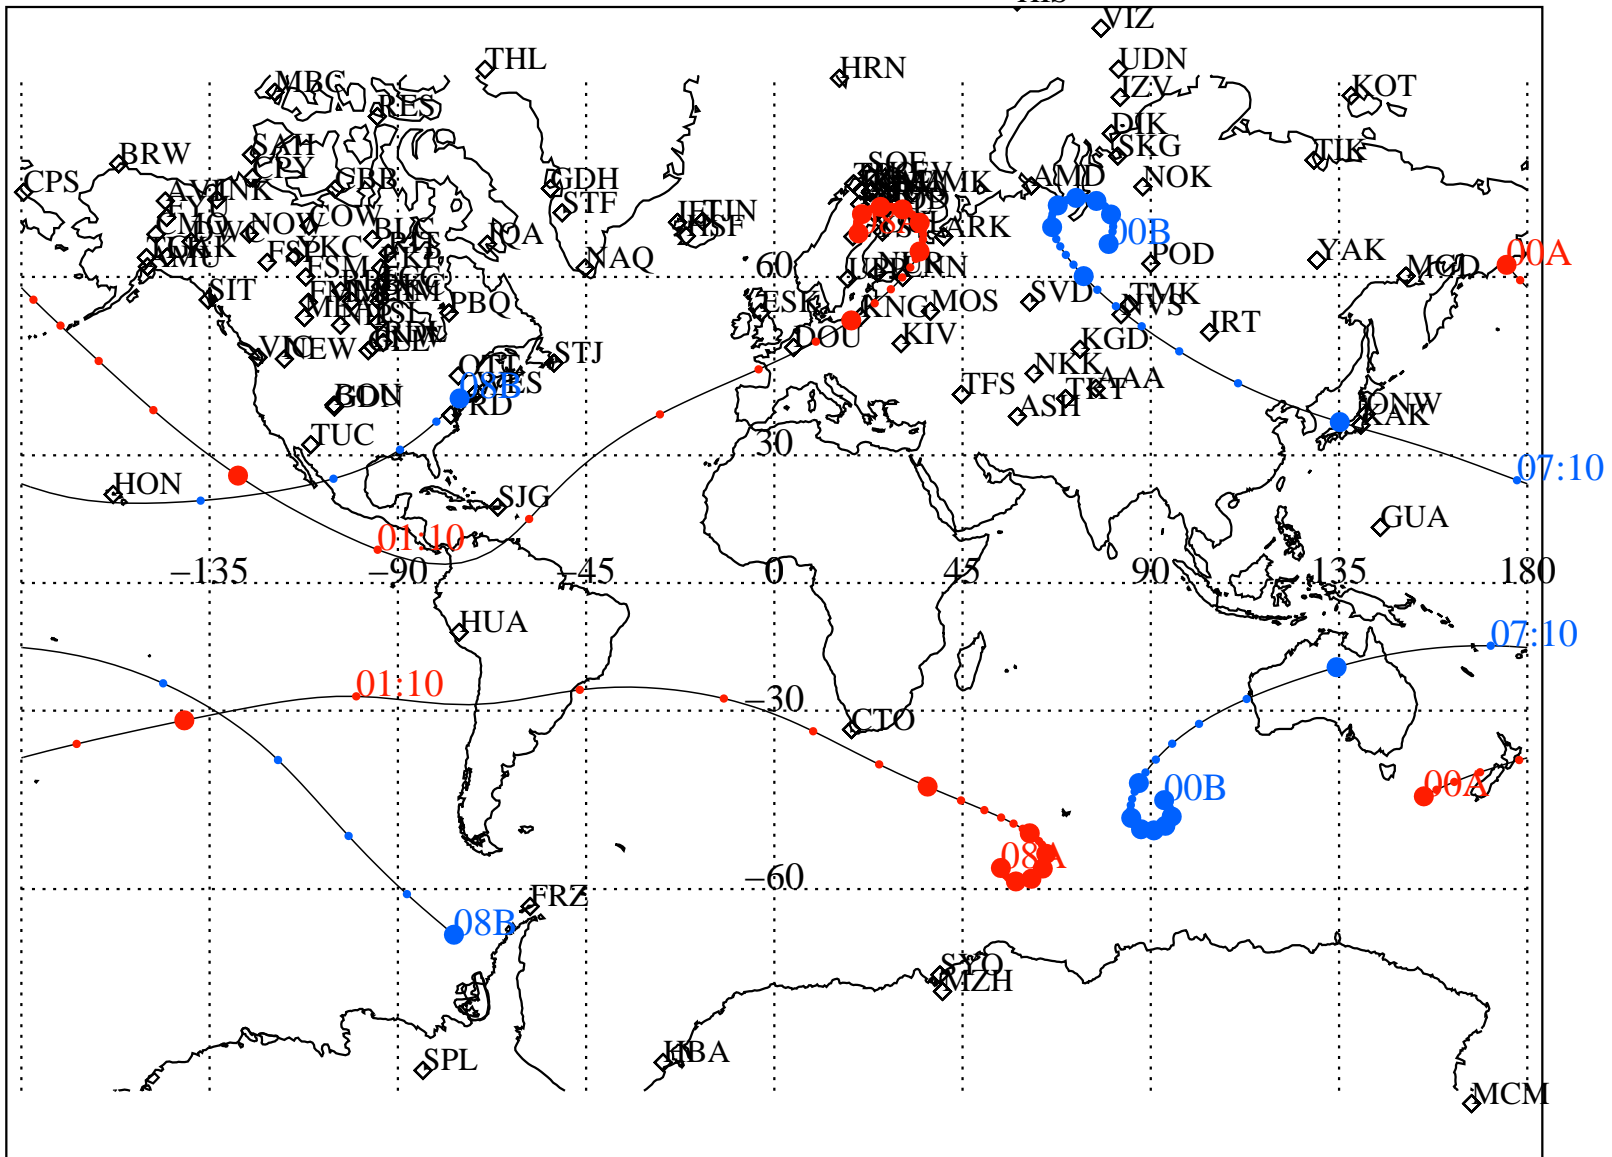

ALE
 VAN ALLEN PROBES 2014 176 (06/25) 00:00 to 2014 176 (06/25) 08:00

RBSPA-A, RBSPB-B,