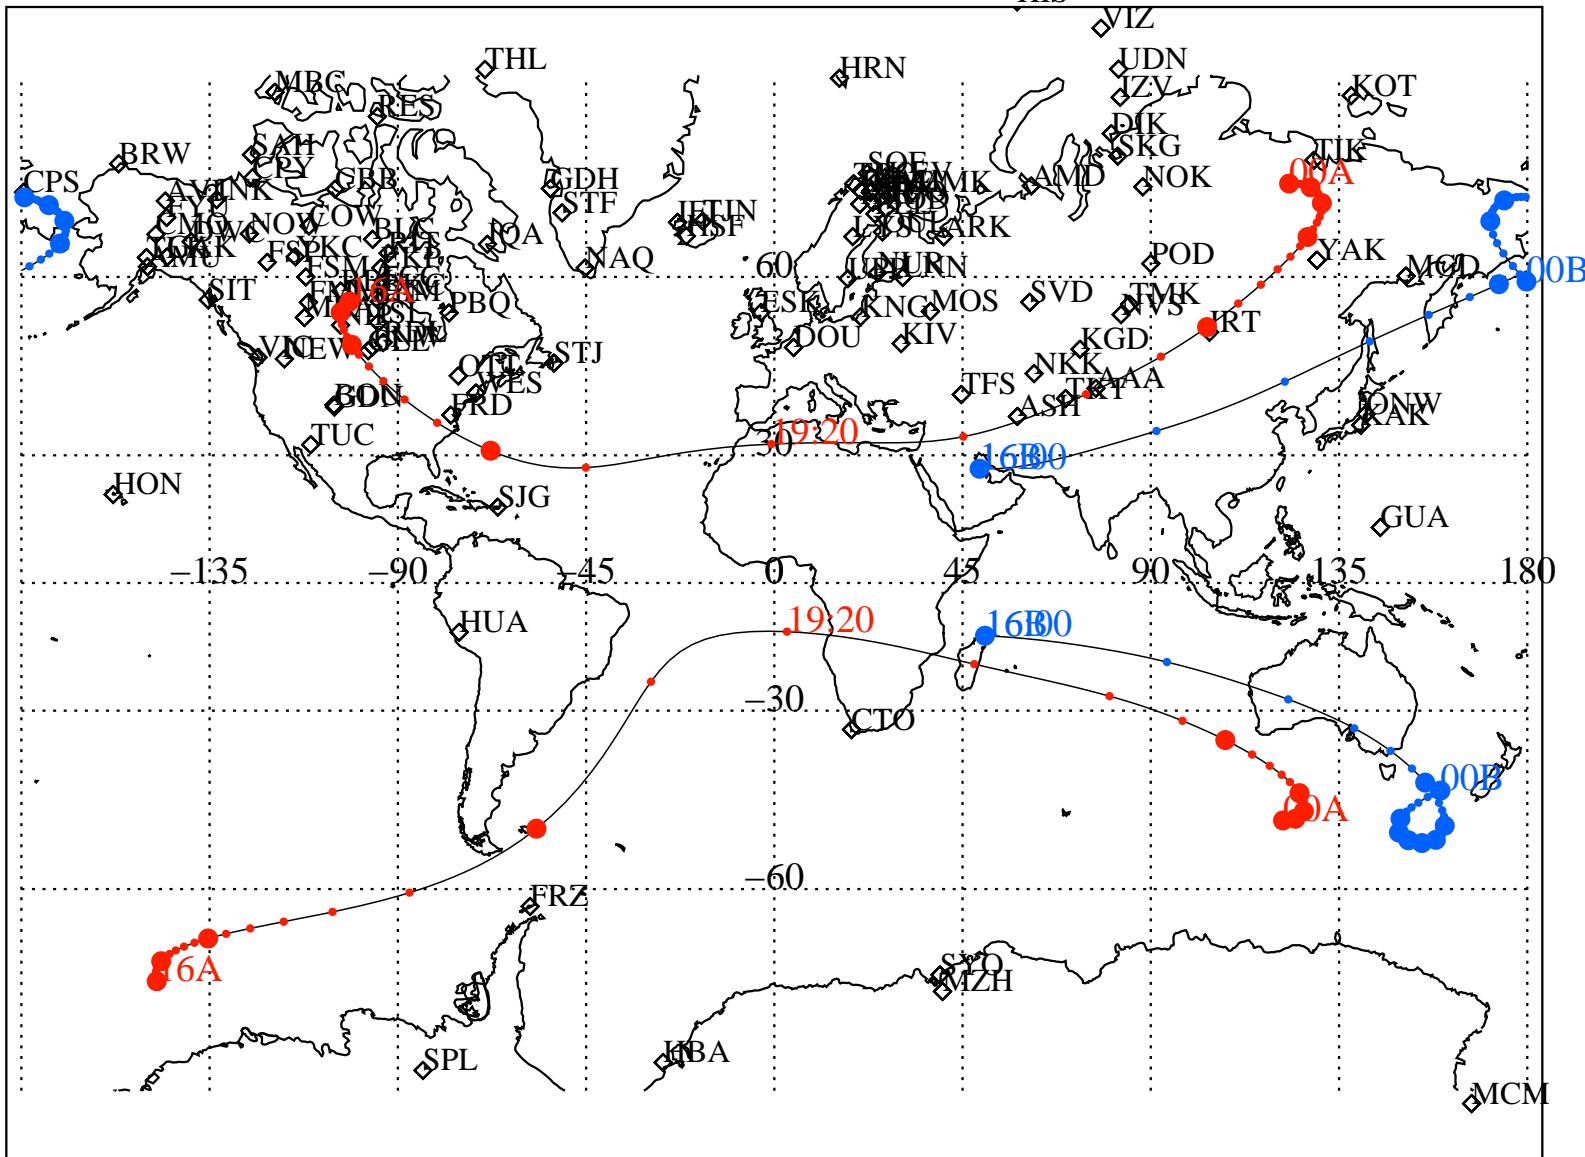

ALE  
 VAN ALLEN PROBES 2014 173 (06/22) 16:00 to 2014 174 (06/23) 00:00

RBSPA-A, RBSPB-B,