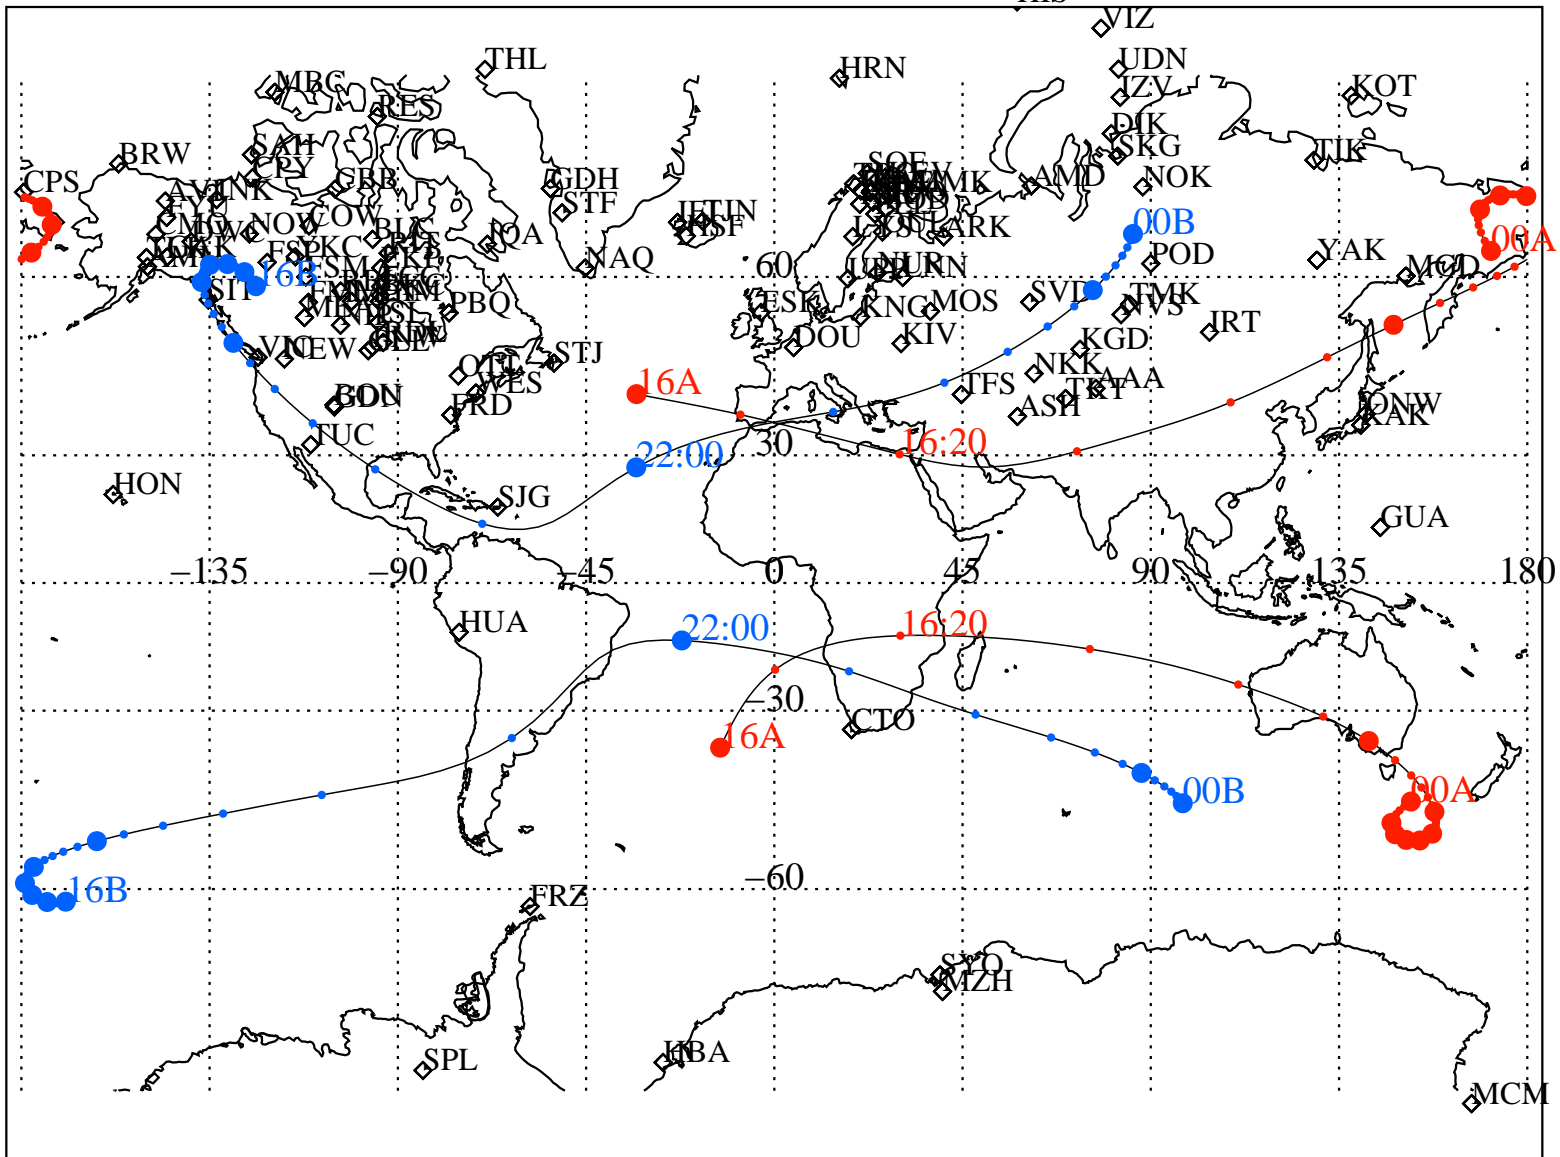

ALE  
 VAN ALLEN PROBES 2014 172 (06/21) 16:00 to 2014 173 (06/22) 00:00

RBSPA-A, RBSPB-B,