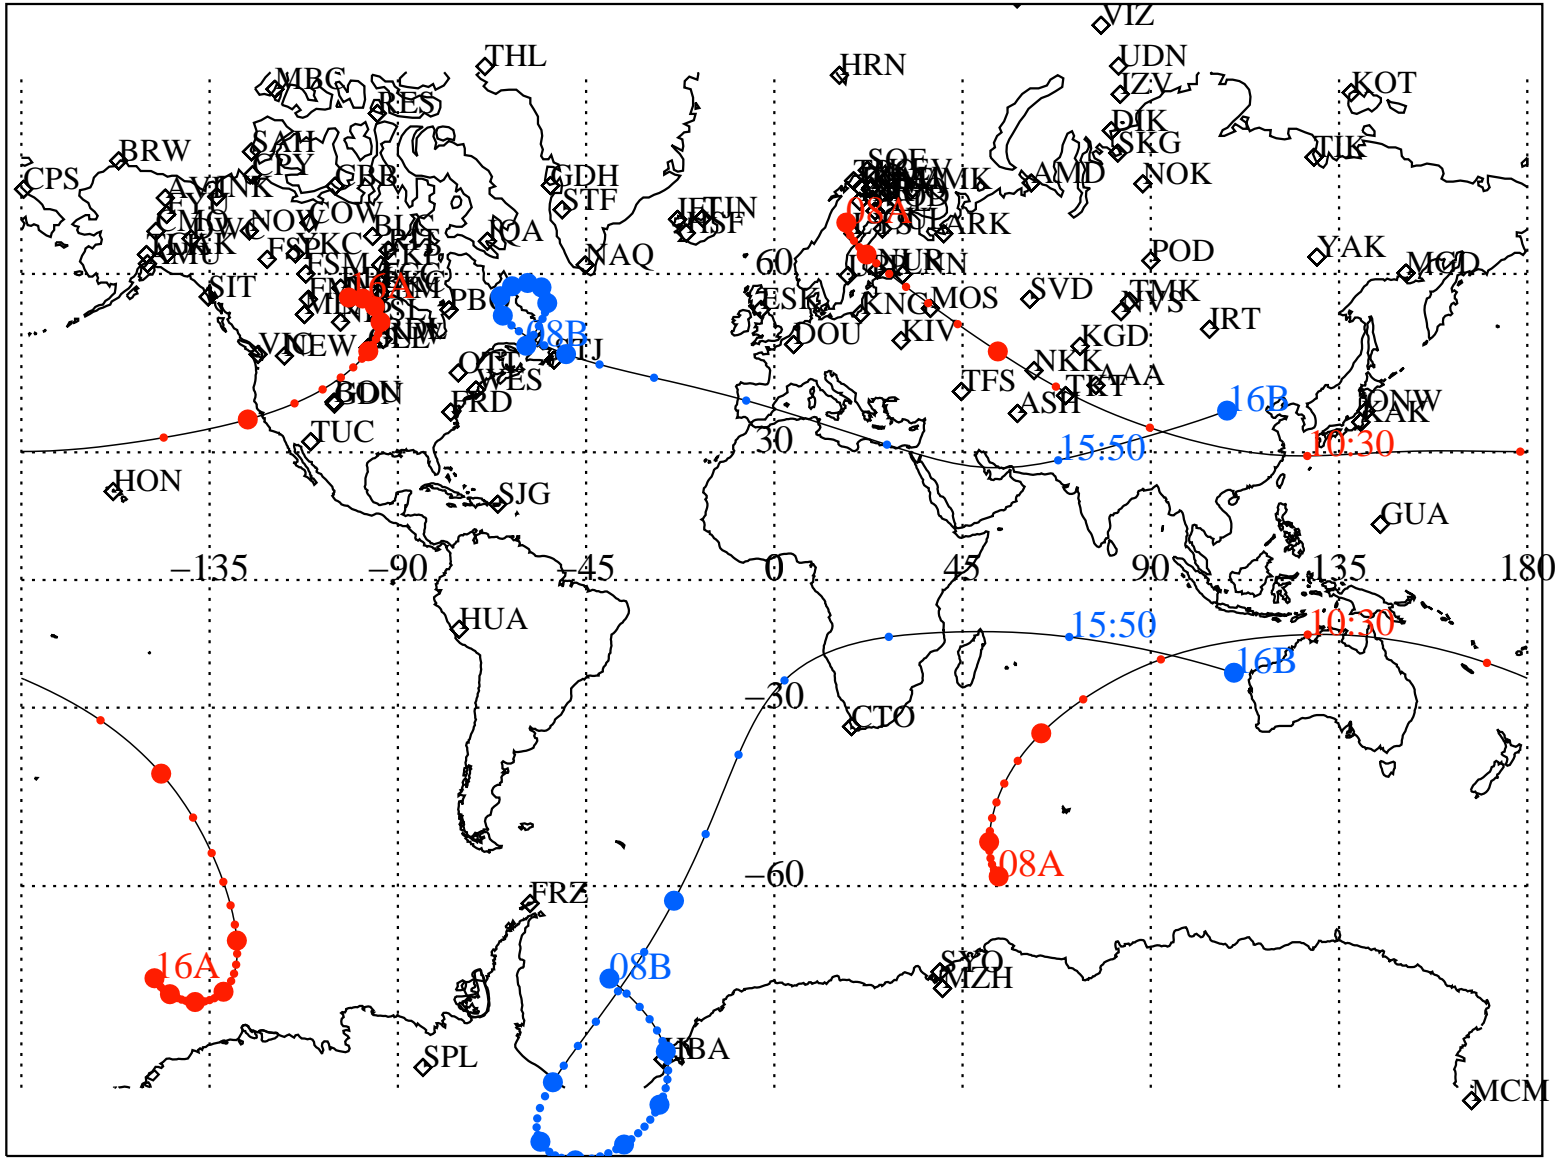

ALE
 VAN ALLEN PROBES 2014 170 (06/19) 08:00 to 2014 170 (06/19) 16:00

RBSPA-A, RBSPB-B,