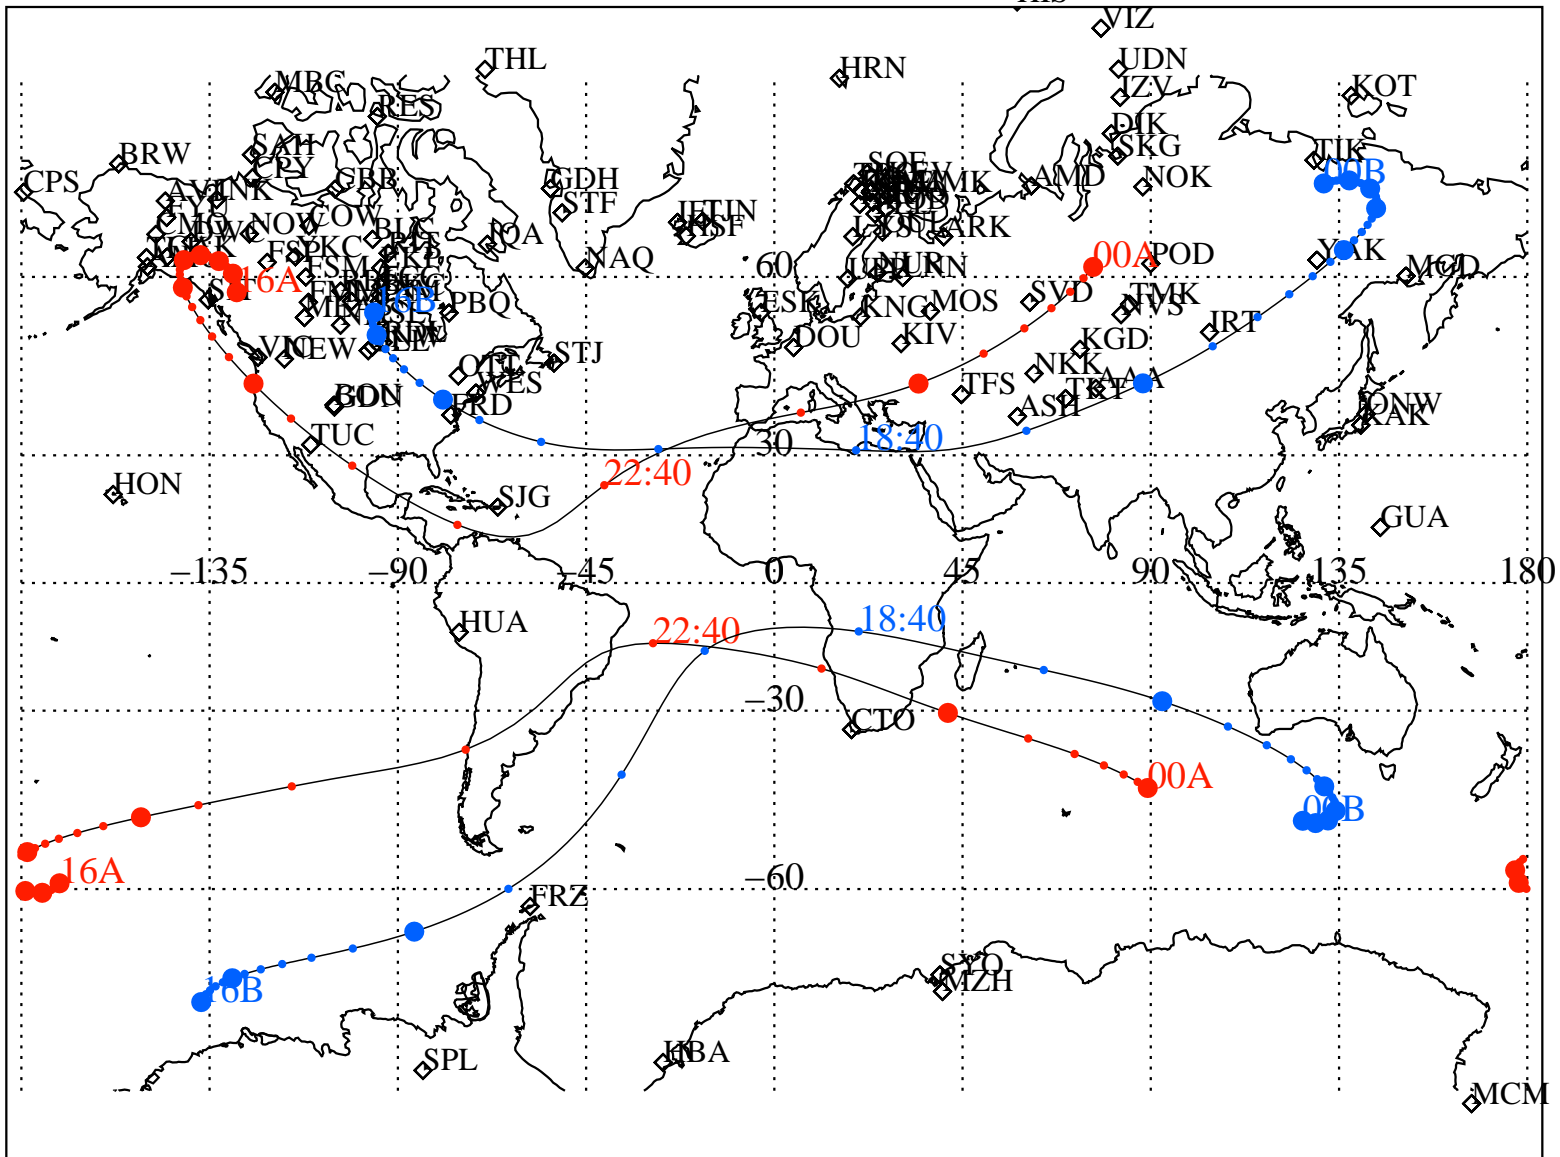

ALE
 VAN ALLEN PROBES 2014 168 (06/17) 16:00 to 2014 169 (06/18) 00:00

RBSPA-A, RBSPB-B,