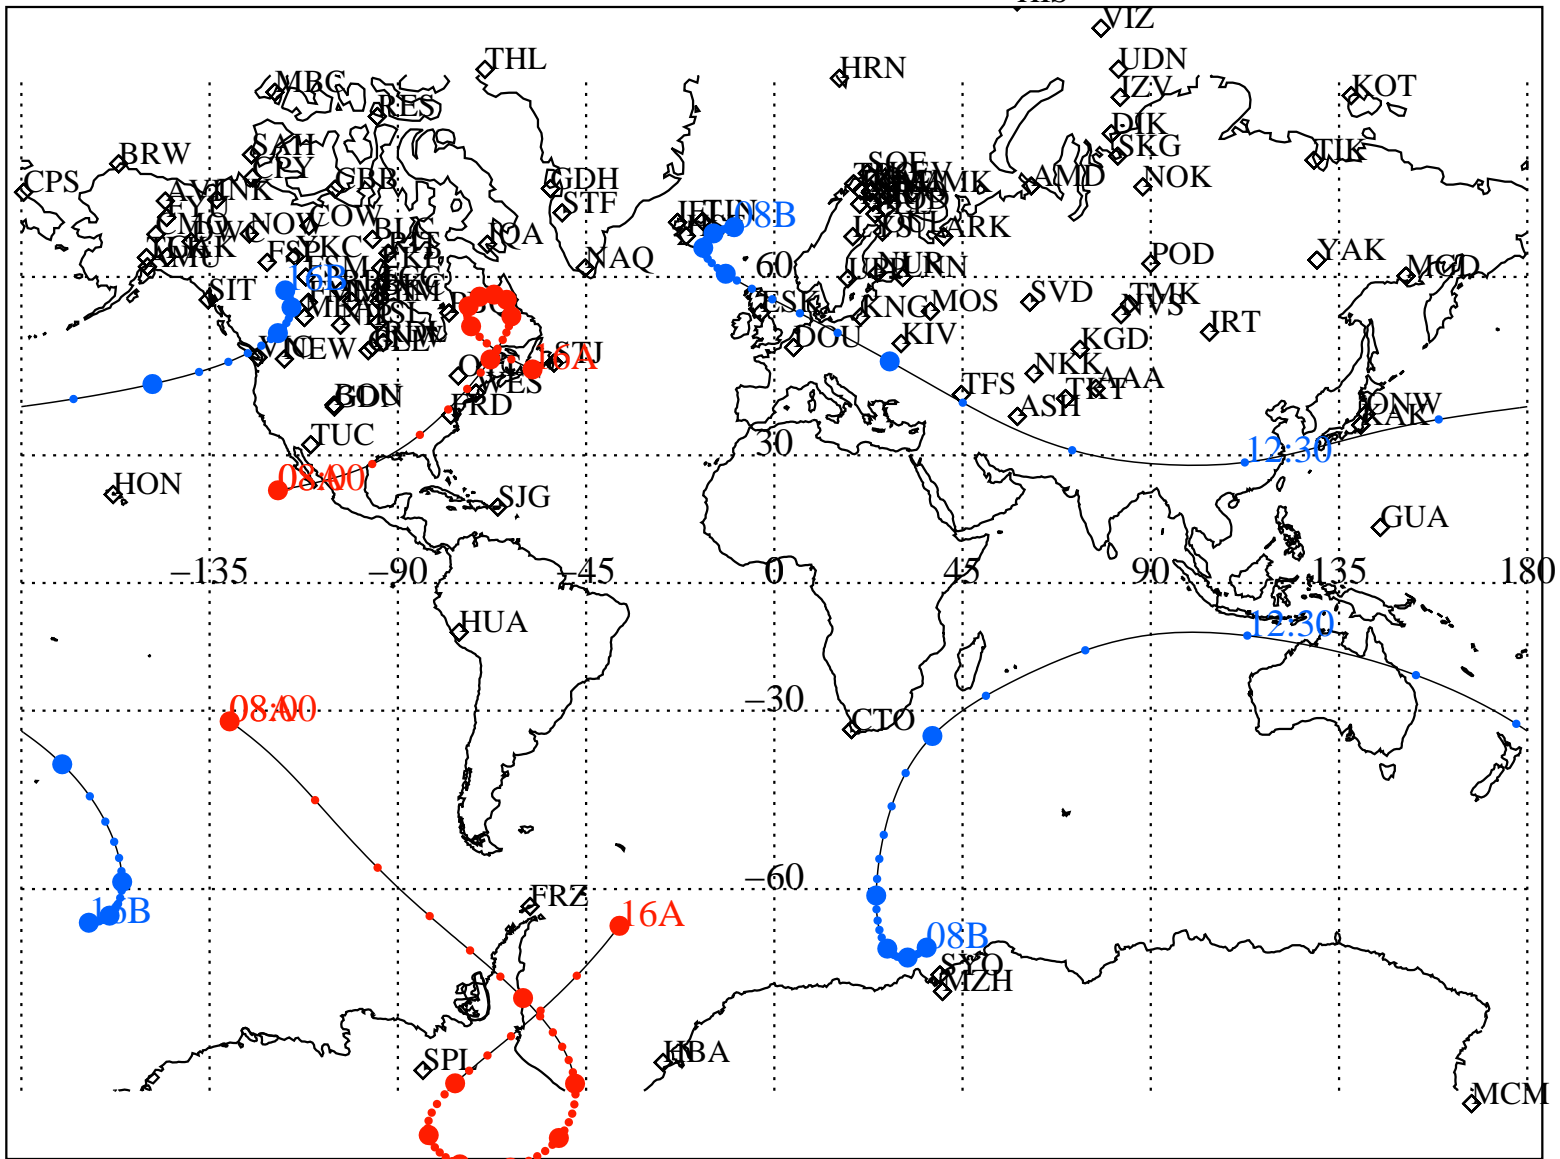

ALE
 VAN ALLEN PROBES 2014 166 (06/15) 08:00 to 2014 166 (06/15) 16:00

RBSPA-A, RBSPB-B,