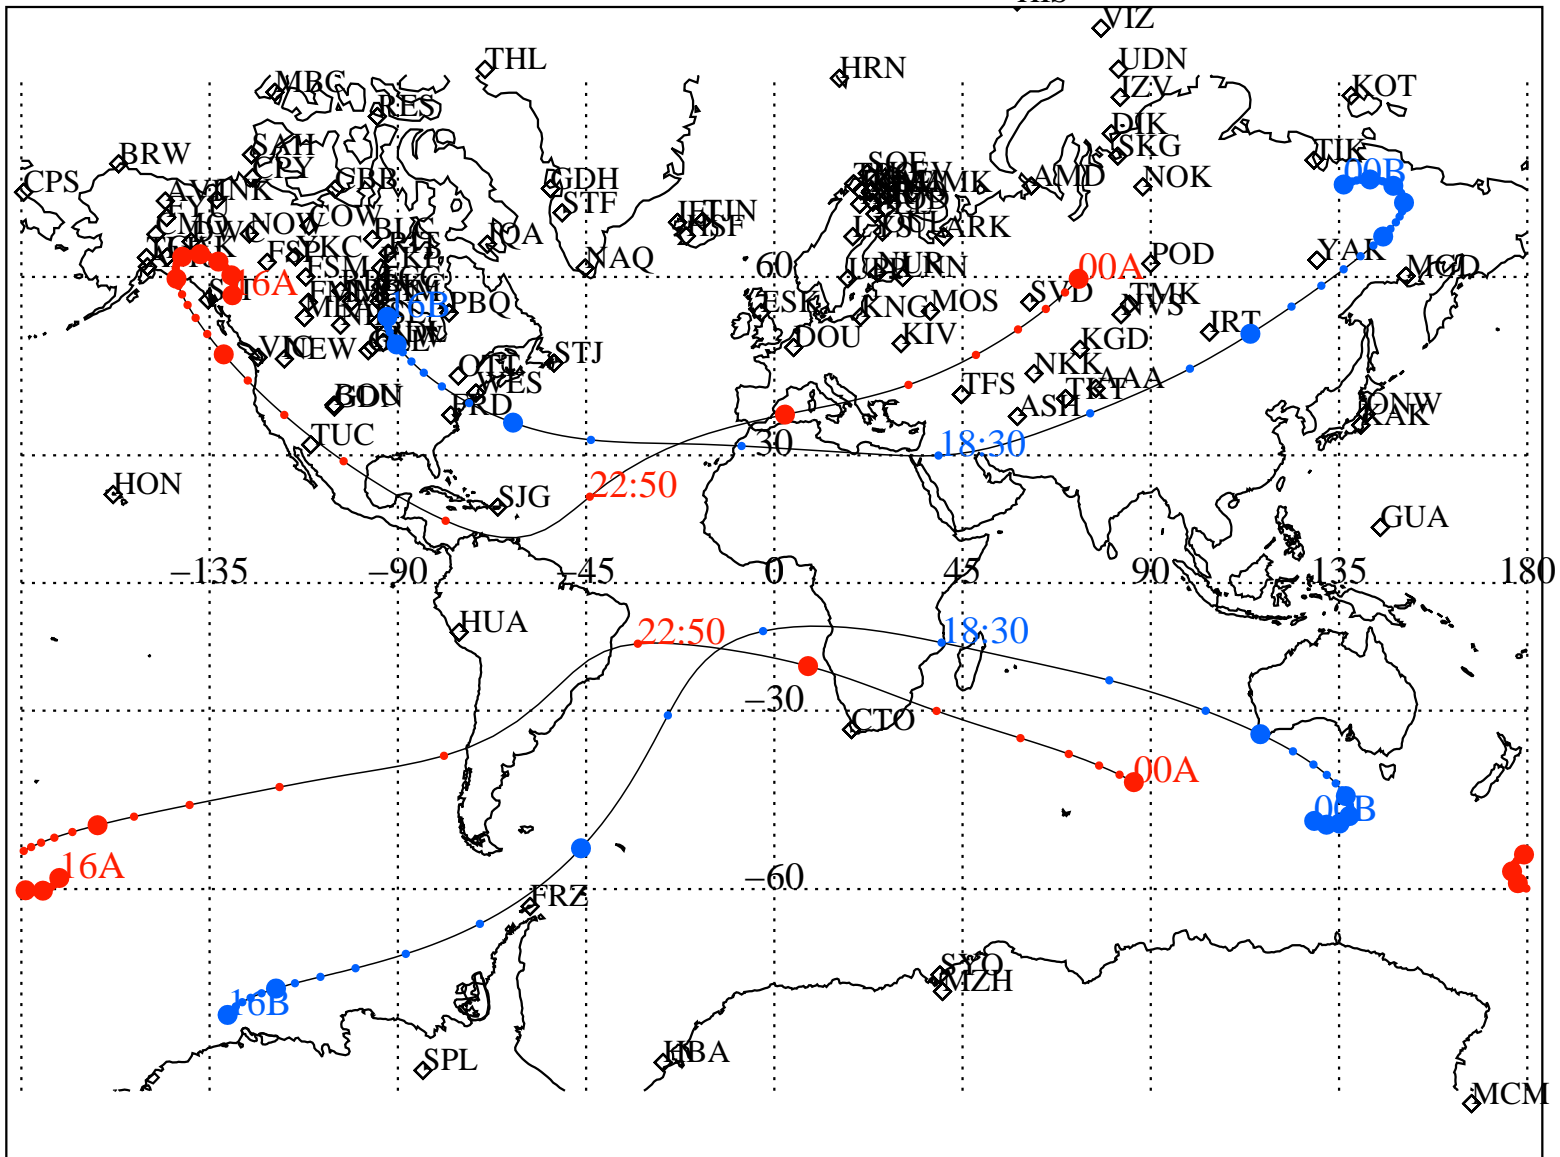

ALE
 VAN ALLEN PROBES 2014 165 (06/14) 16:00 to 2014 166 (06/15) 00:00

RBSPA-A, RBSPB-B,