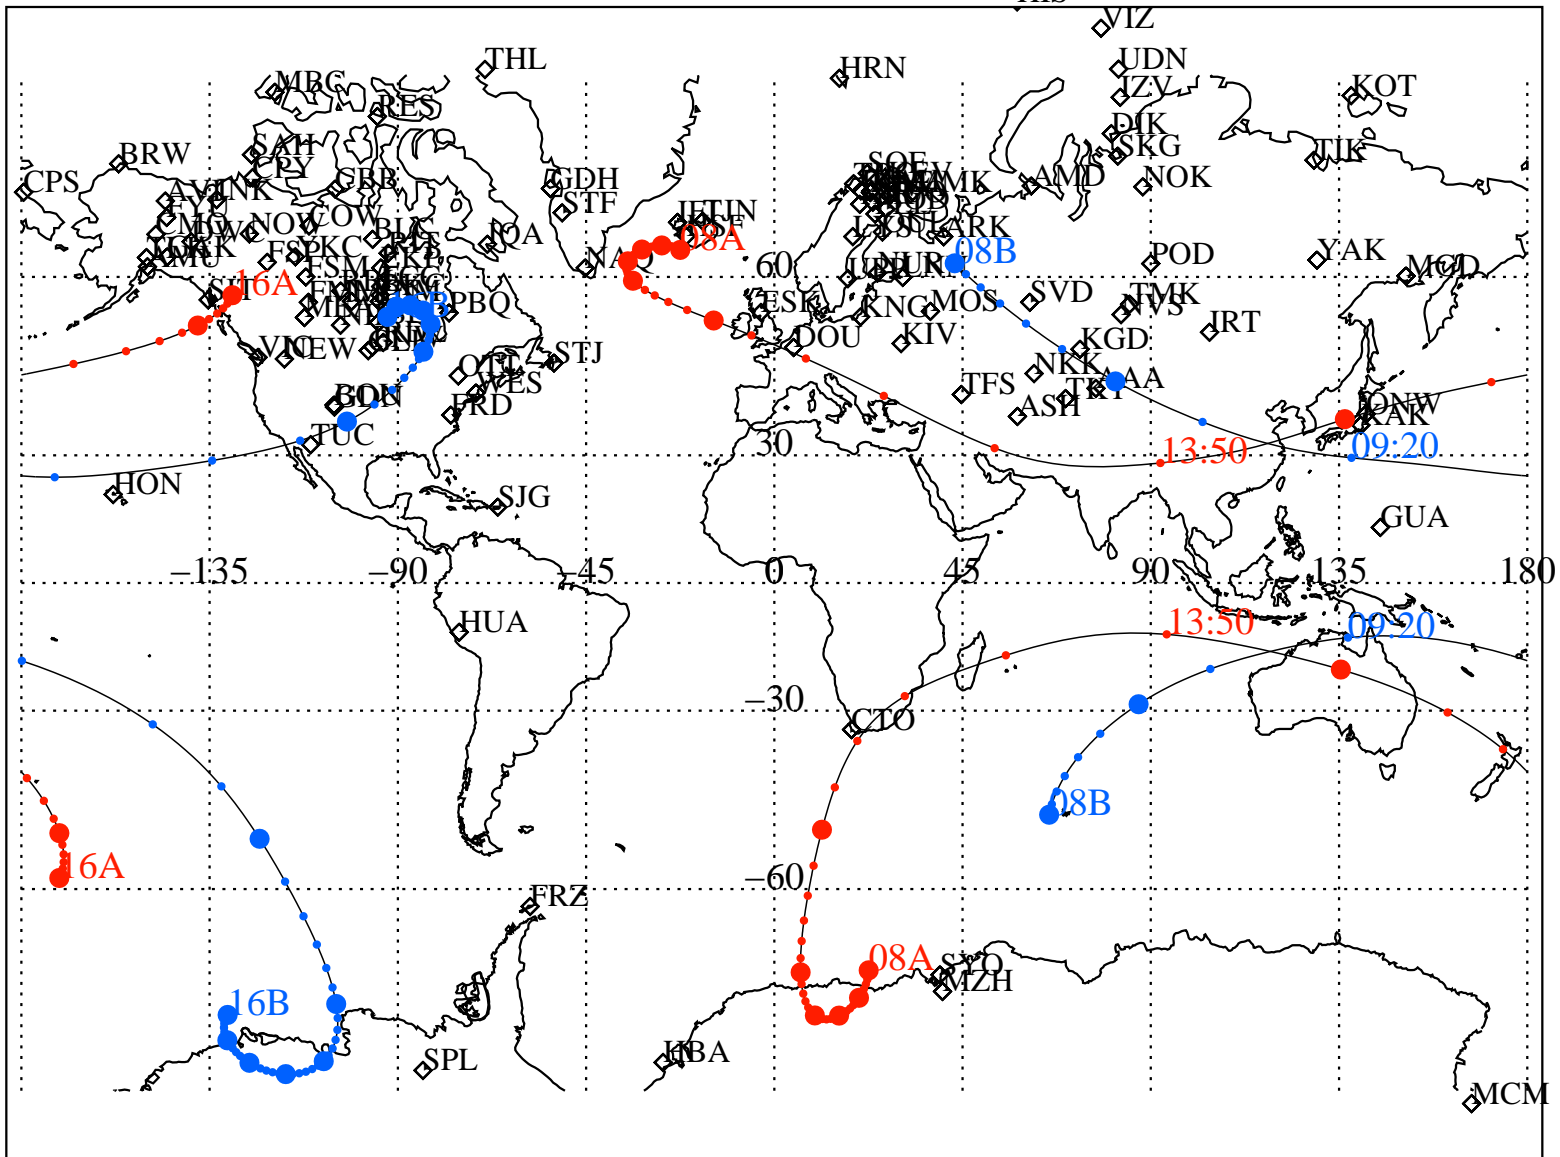

ALE
 VAN ALLEN PROBES 2014 165 (06/14) 08:00 to 2014 165 (06/14) 16:00

RBSPA-A, RBSPB-B,