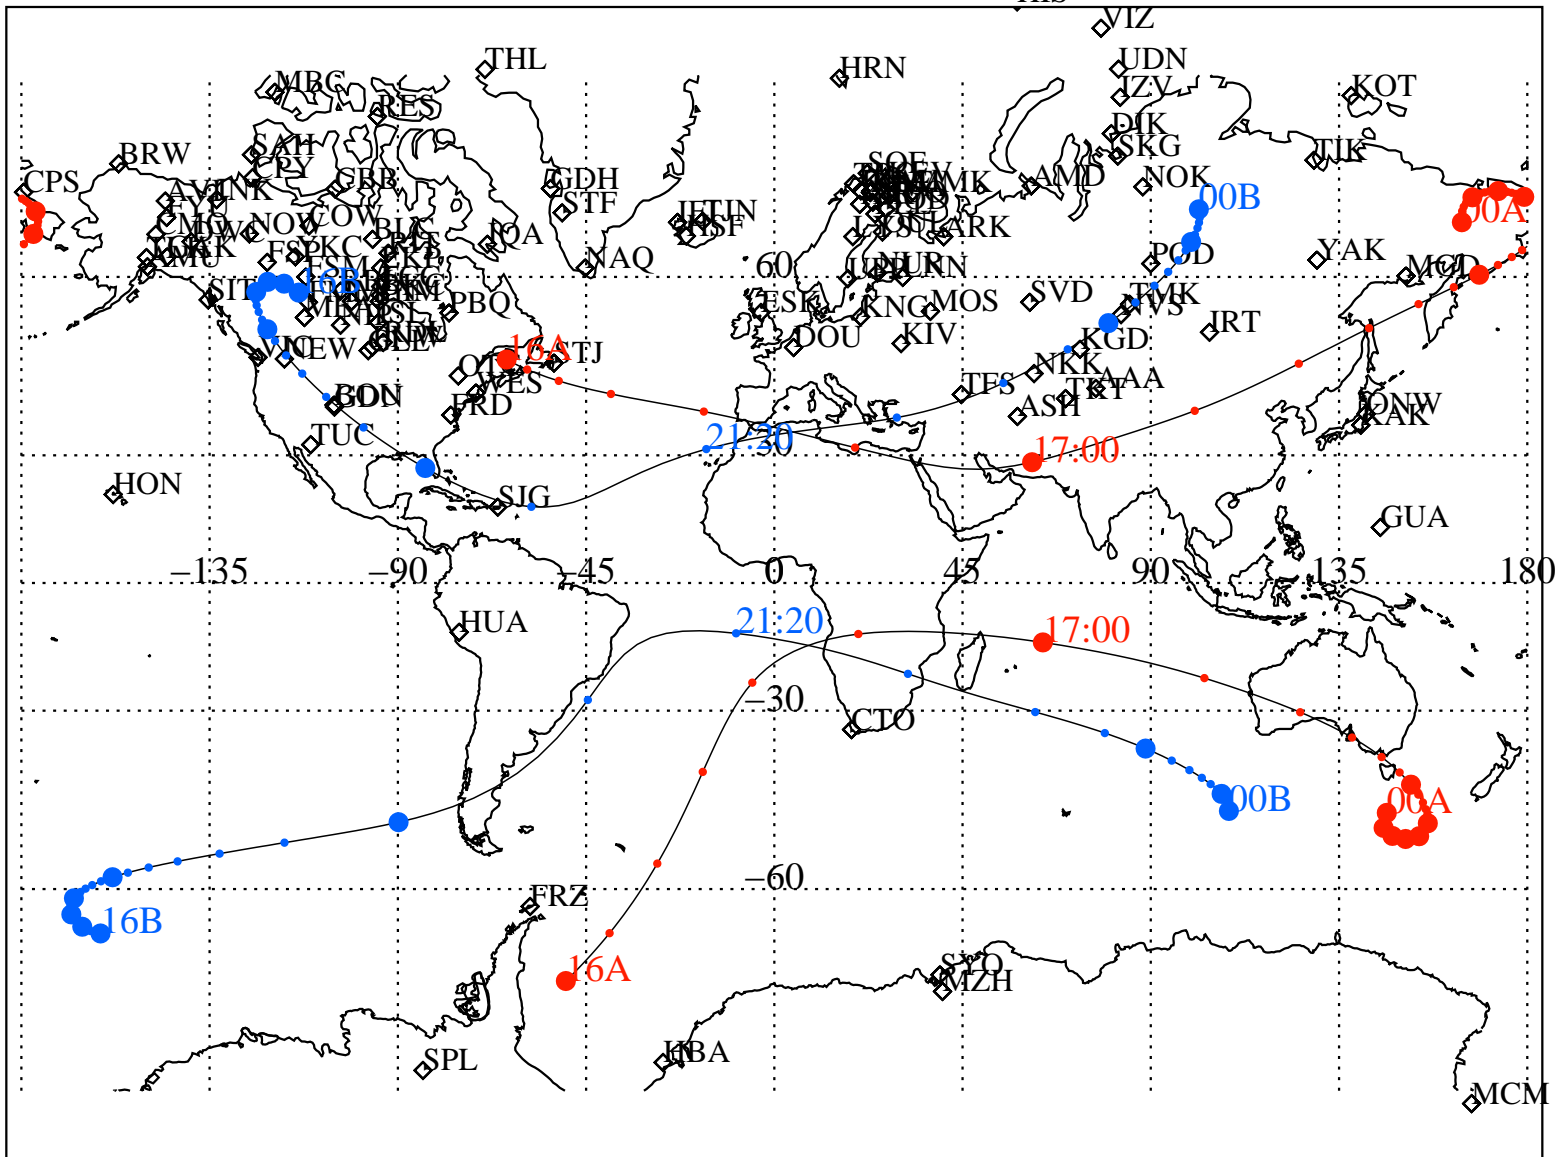

ALE
 VAN ALLEN PROBES 2014 163 (06/12) 16:00 to 2014 164 (06/13) 00:00

RBSPA-A, RBSPB-B,