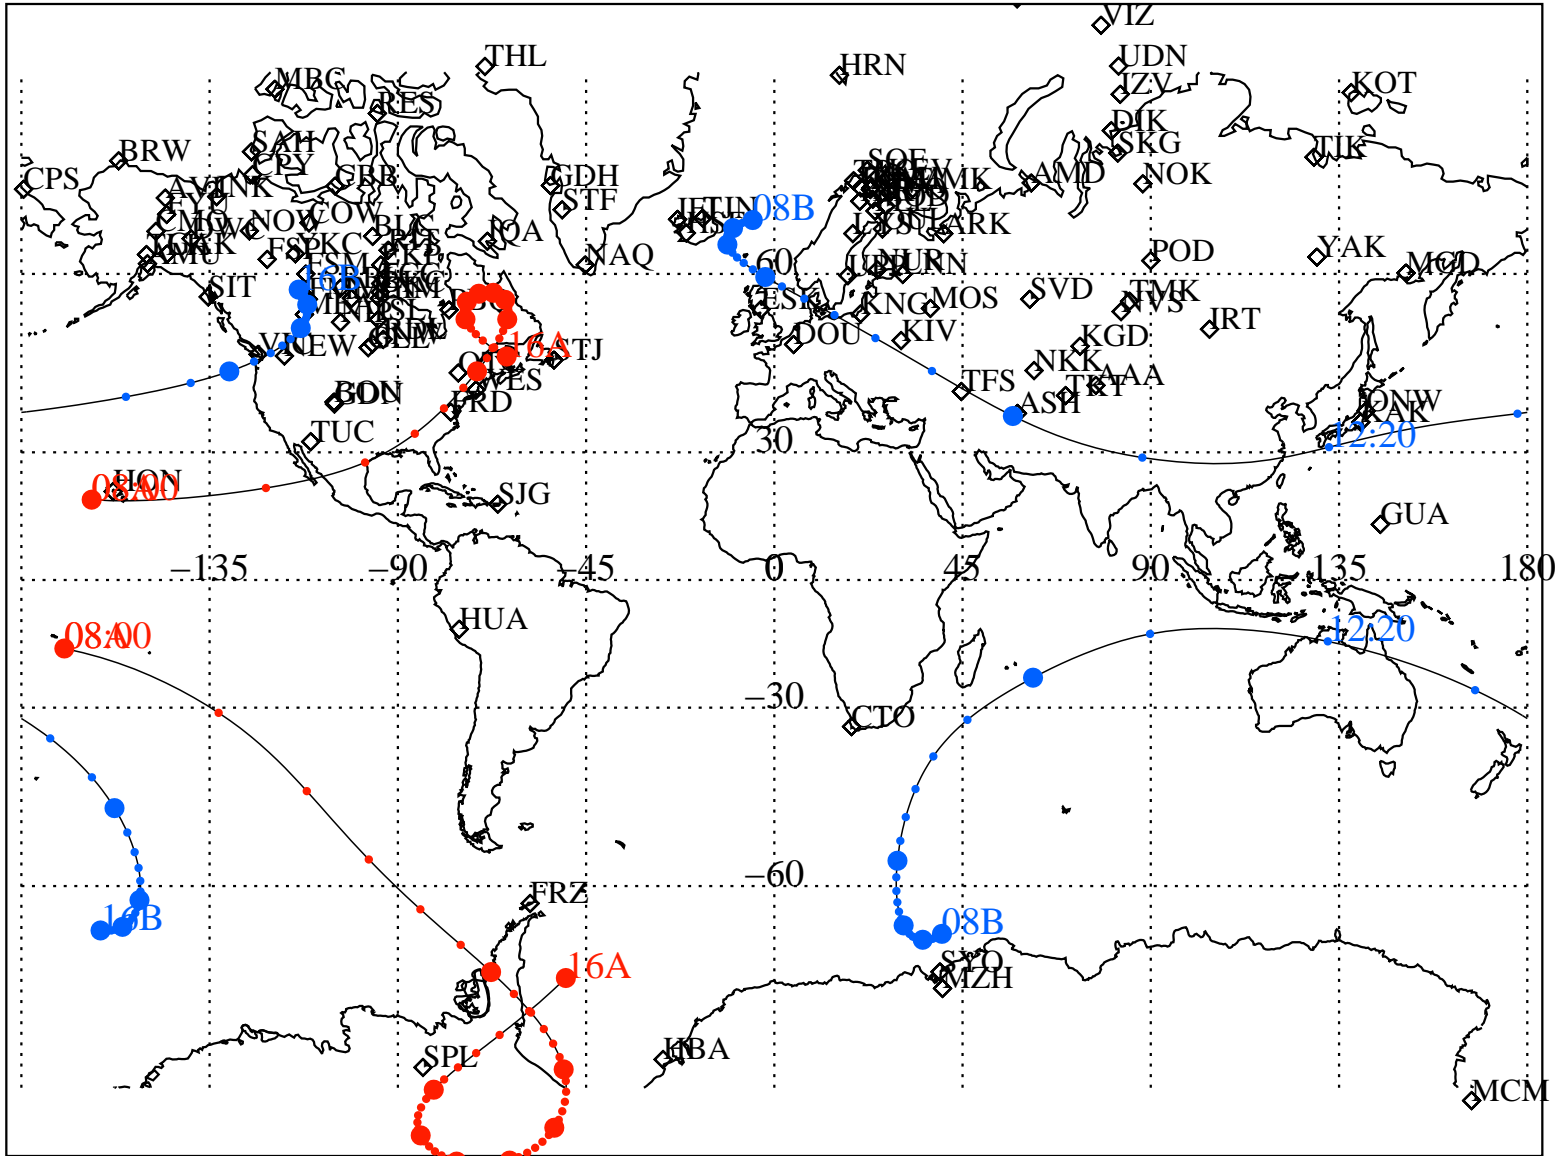

ALE
 VAN ALLEN PROBES 2014 163 (06/12) 08:00 to 2014 163 (06/12) 16:00

RBSPA-A, RBSPB-B,