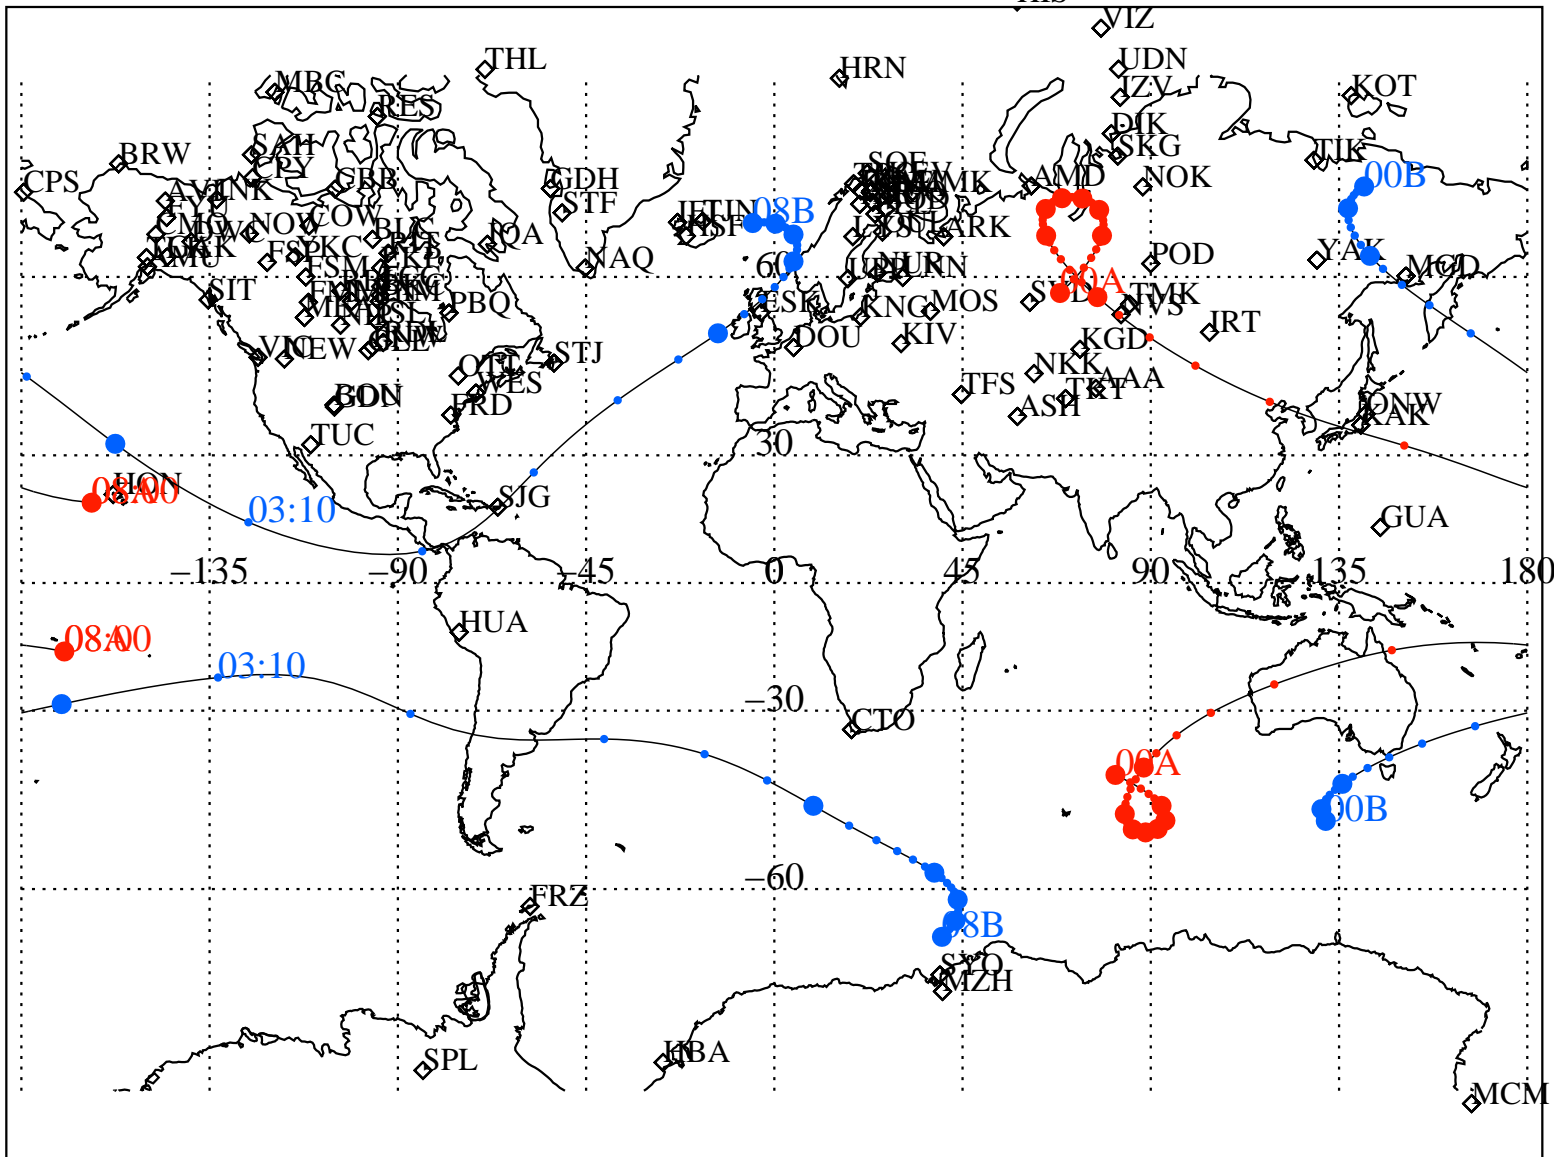

ALE  
 VAN ALLEN PROBES 2014 163 (06/12) 00:00 to 2014 163 (06/12) 08:00

RBSPA-A, RBSPB-B,