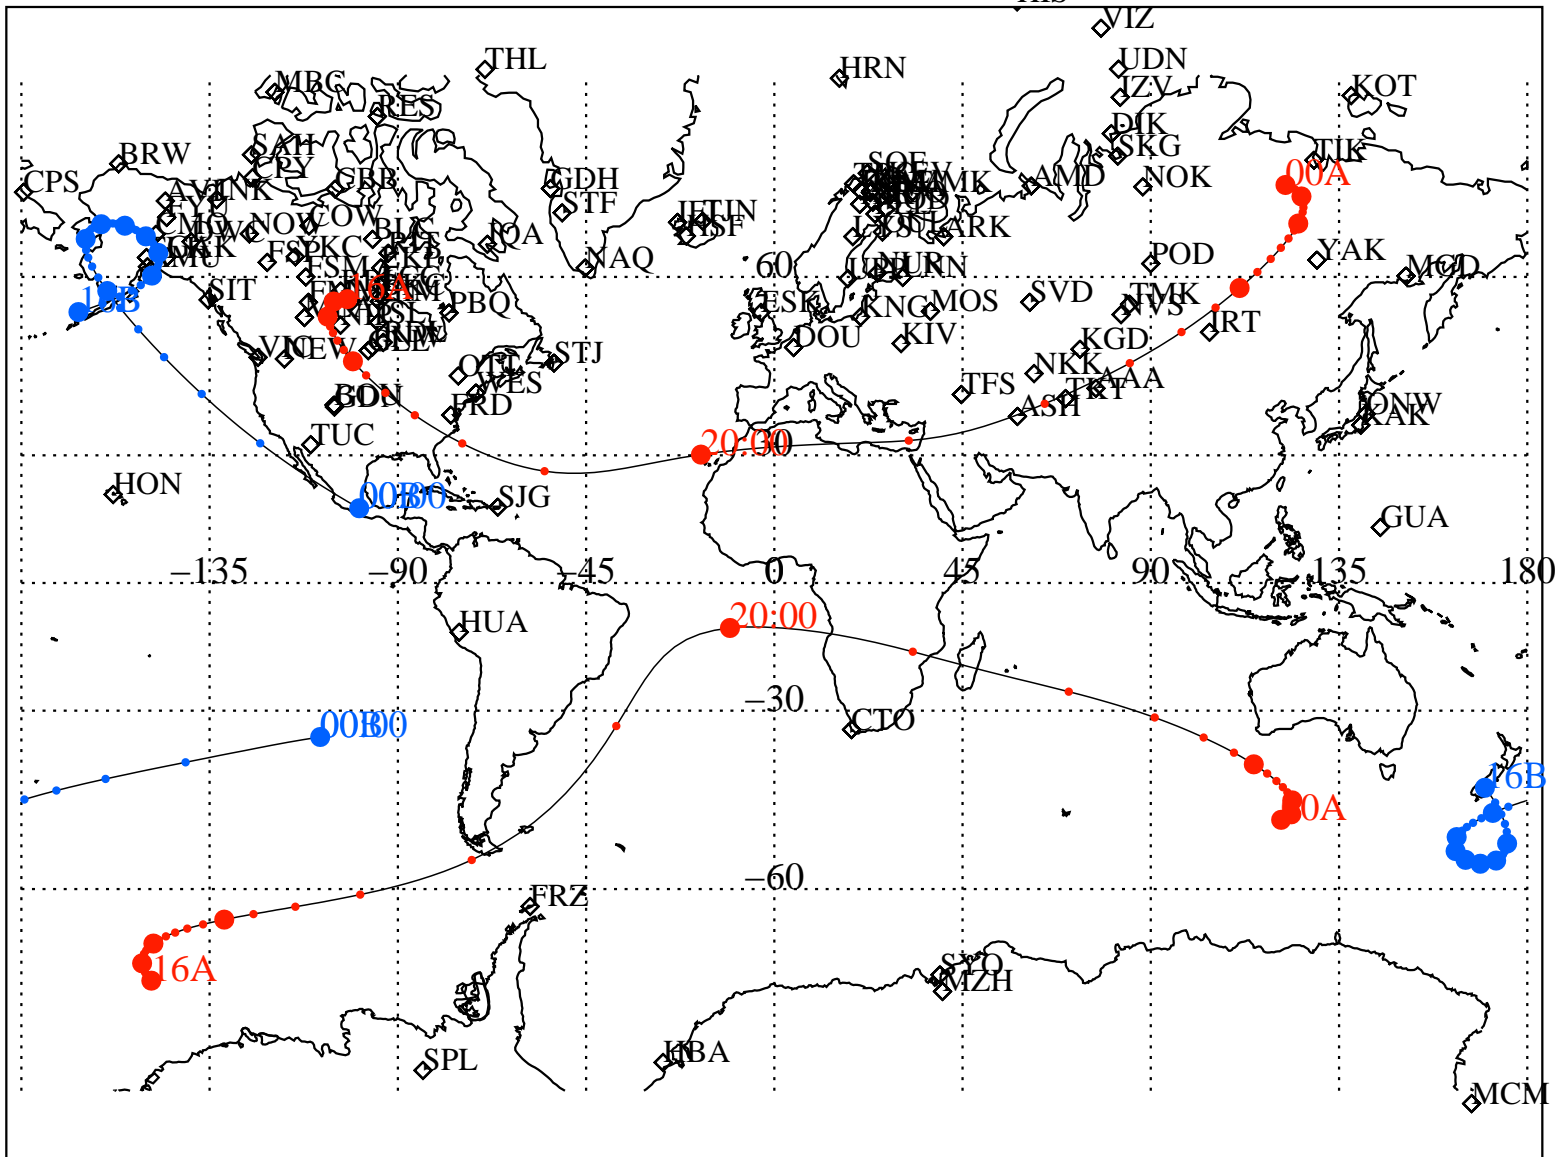

ALE
 VAN ALLEN PROBES 2014 161 (06/10) 16:00 to 2014 162 (06/11) 00:00

RBSPA-A, RBSPB-B,