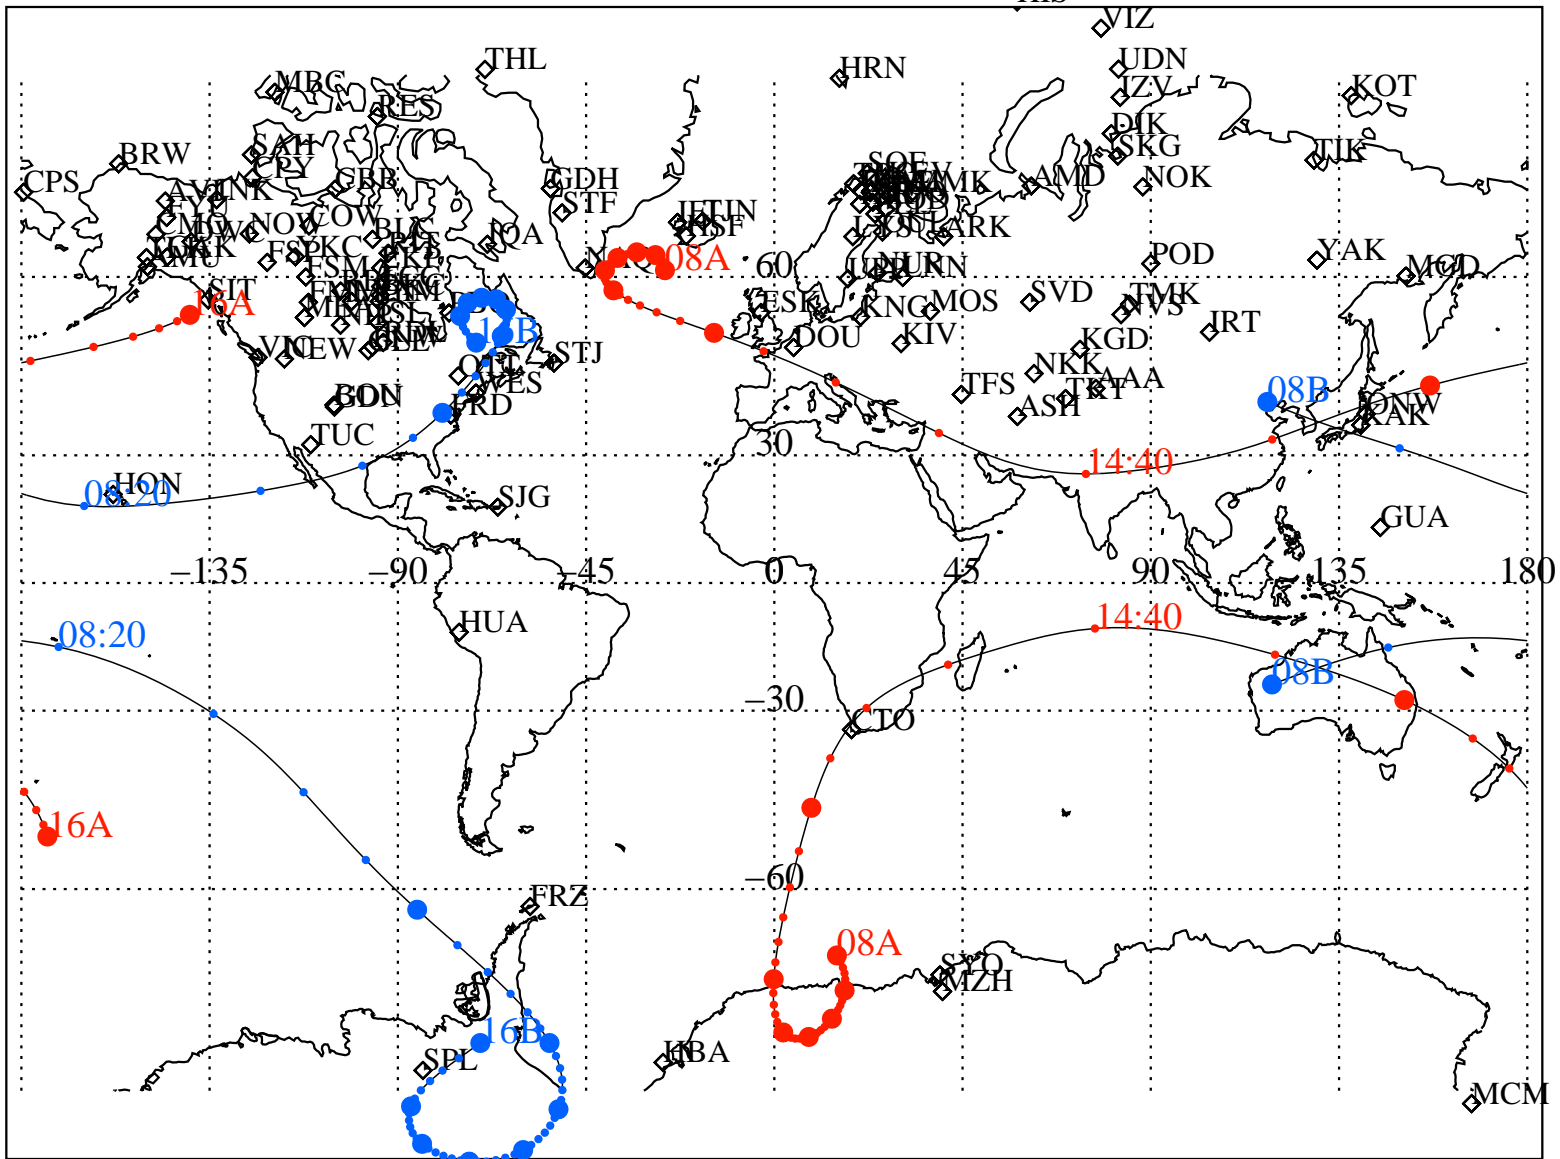

ALE
VAN ALLEN PROBES 2014 150 (05/30) 08:00 to 2014 150 (05/30) 16:00

RBSPA-A, RBSPB-B,