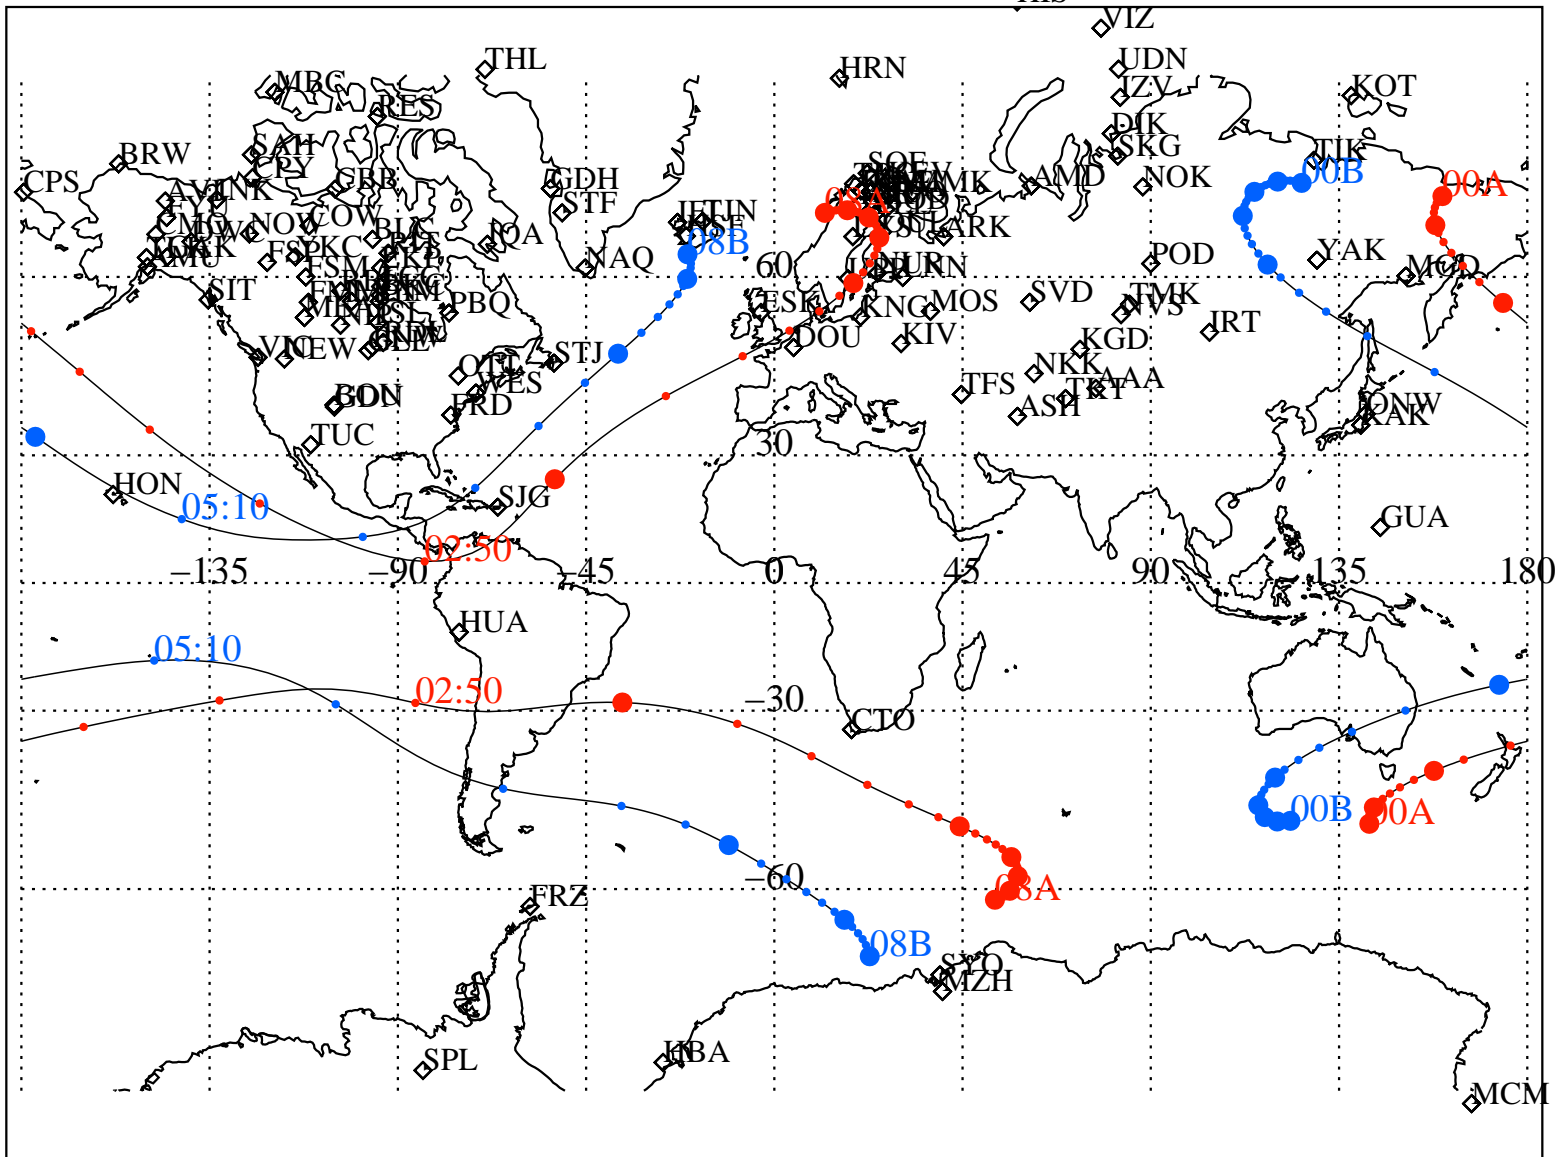

ALE
 VAN ALLEN PROBES 2014 149 (05/29) 00:00 to 2014 149 (05/29) 08:00

RBSPA-A, RBSPB-B,