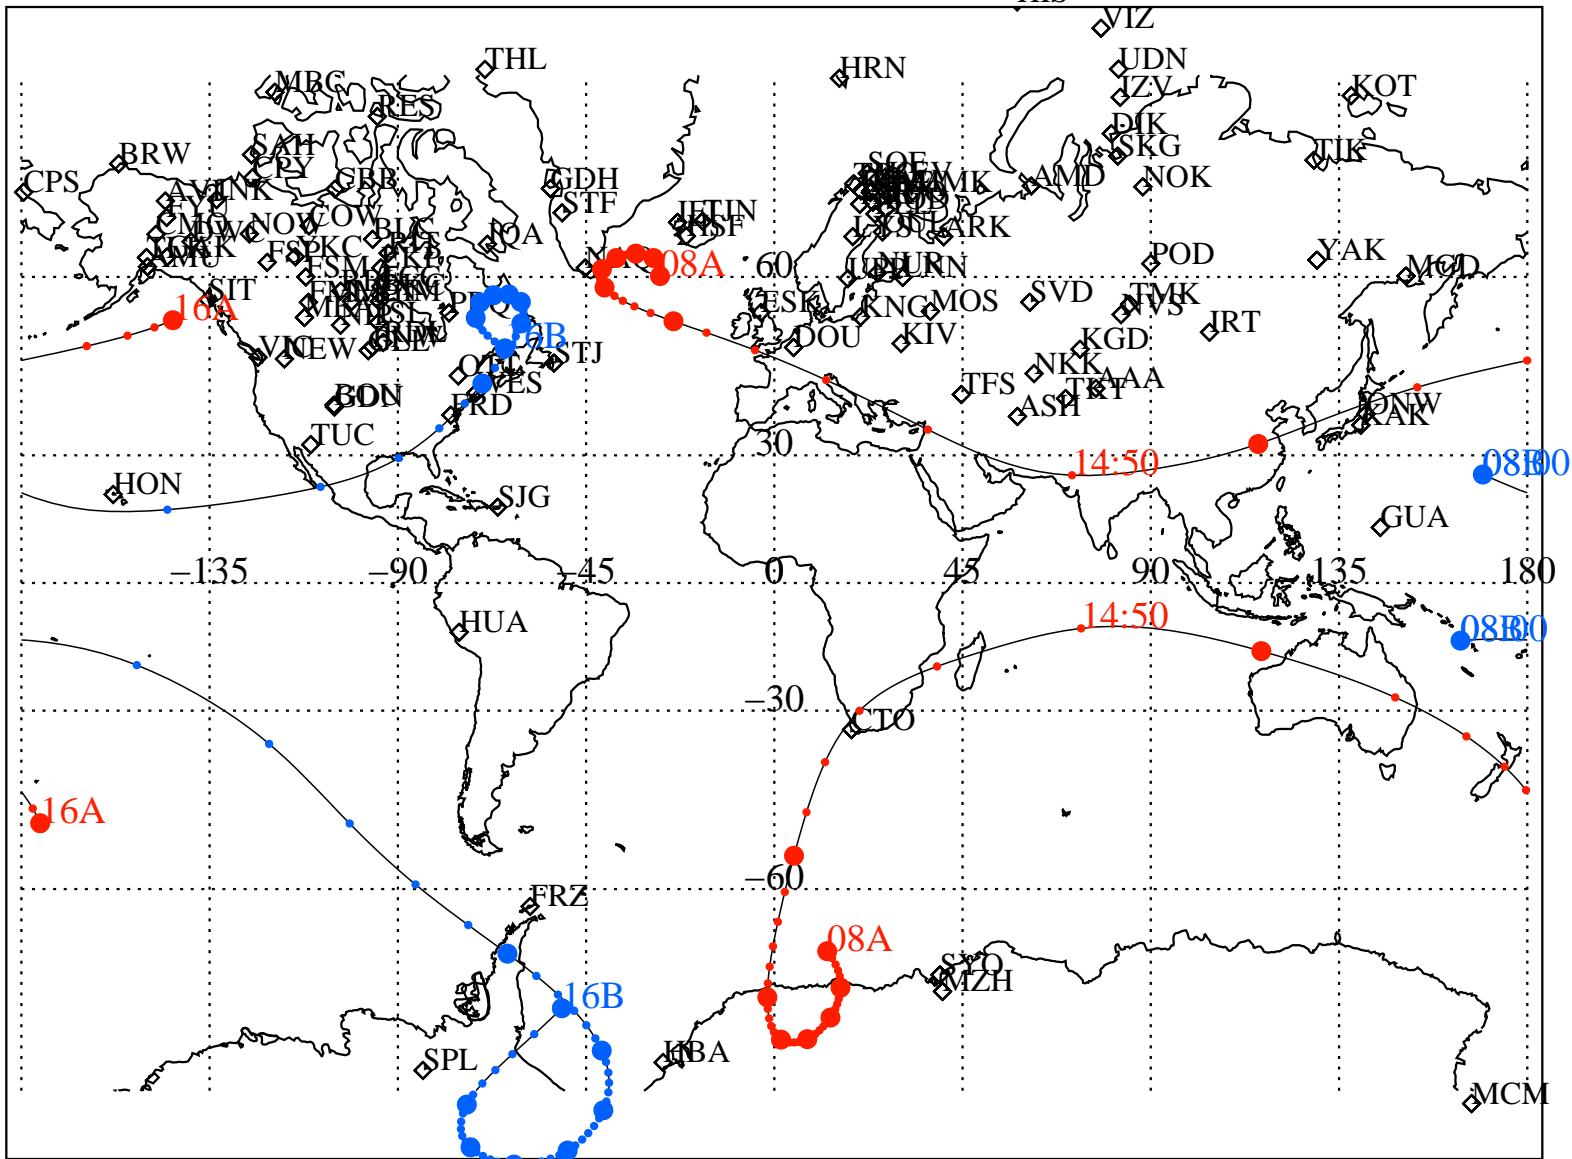

ALE  
VAN ALLEN PROBES 2014 147 (05/27) 08:00 to 2014 147 (05/27) 16:00

RBSPA-A, RBSPA-B,