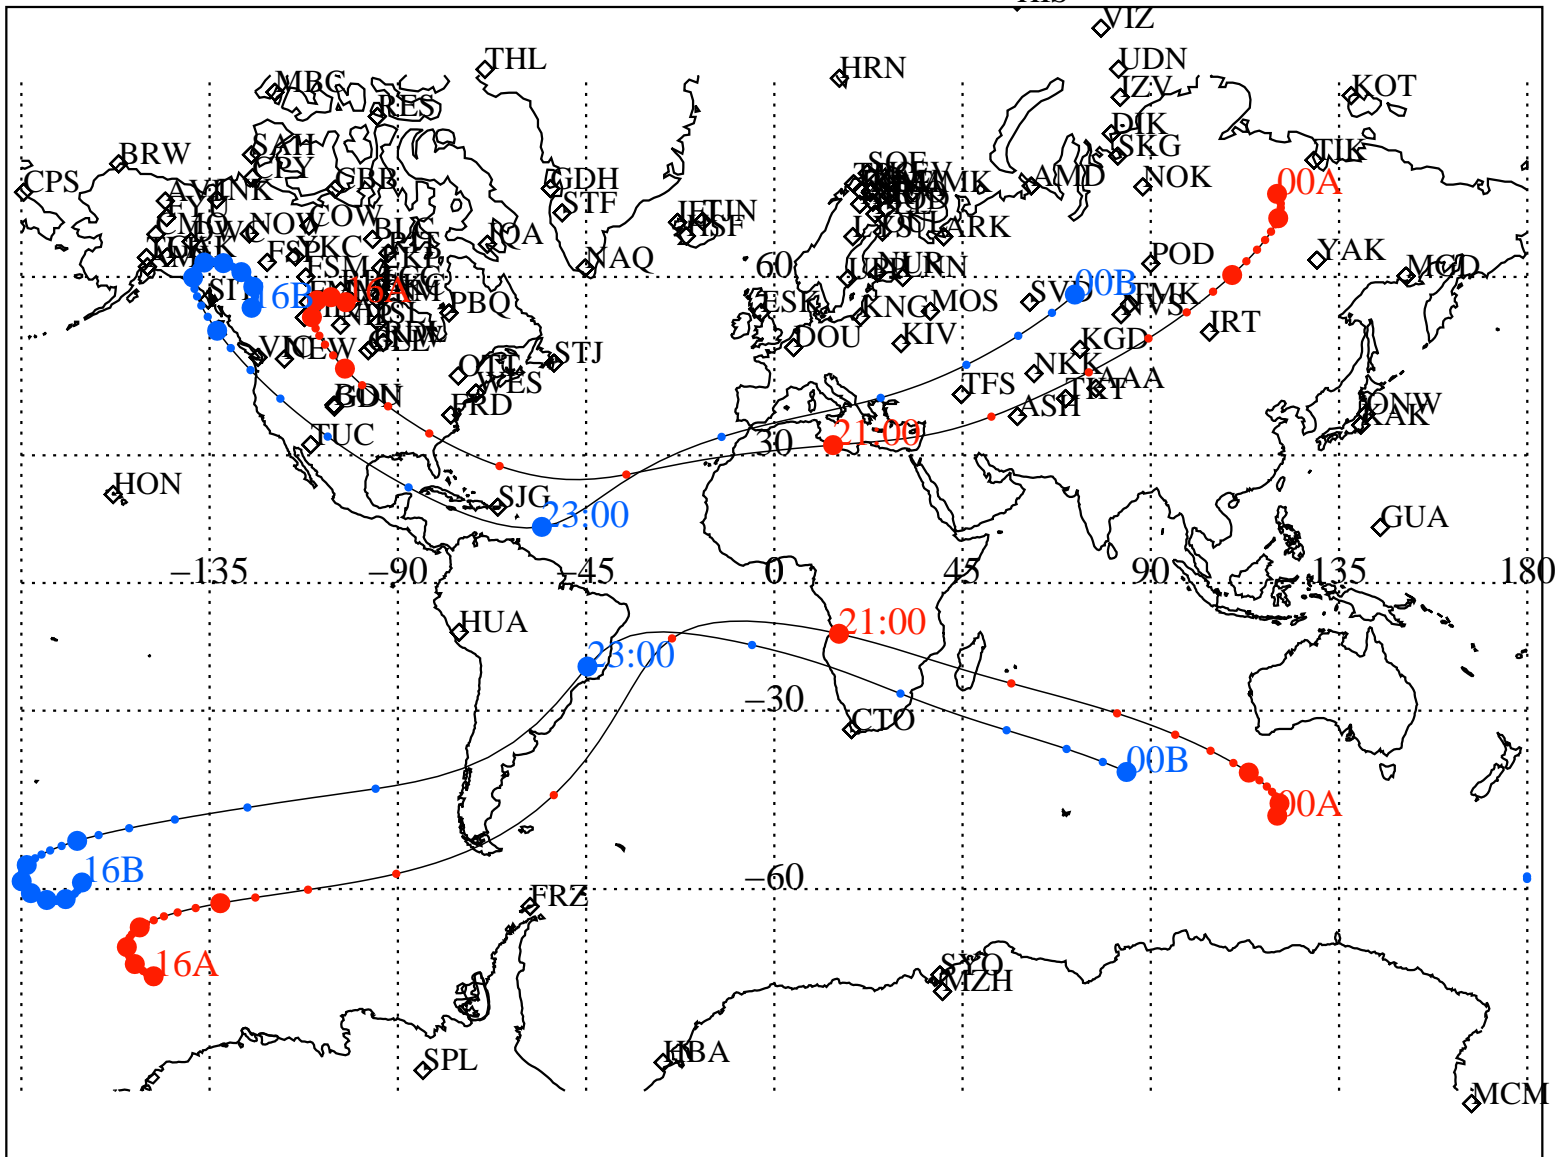

ALE
 VAN ALLEN PROBES 2014 146 (05/26) 16:00 to 2014 147 (05/27) 00:00

RBSPA-A, RBSPB-B,