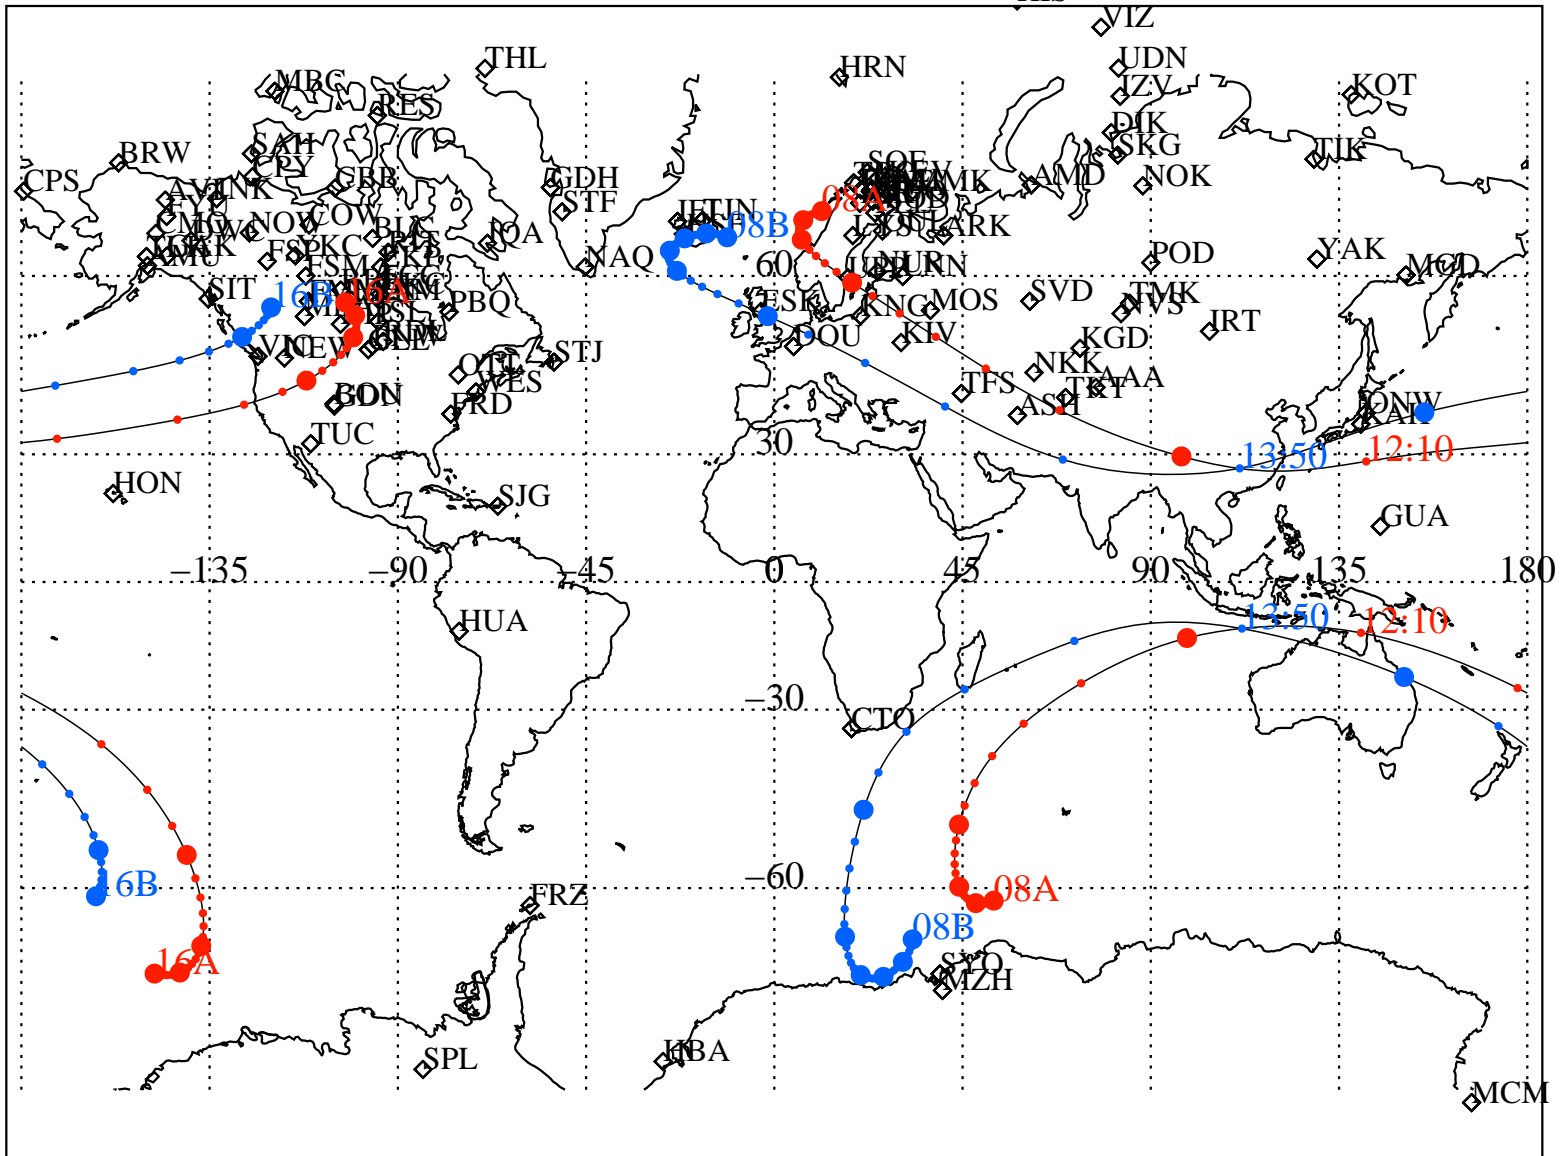

ALE
 VAN ALLEN PROBES 2014 143 (05/23) 08:00 to 2014 143 (05/23) 16:00

RBSPA-A, RBSPA-B,