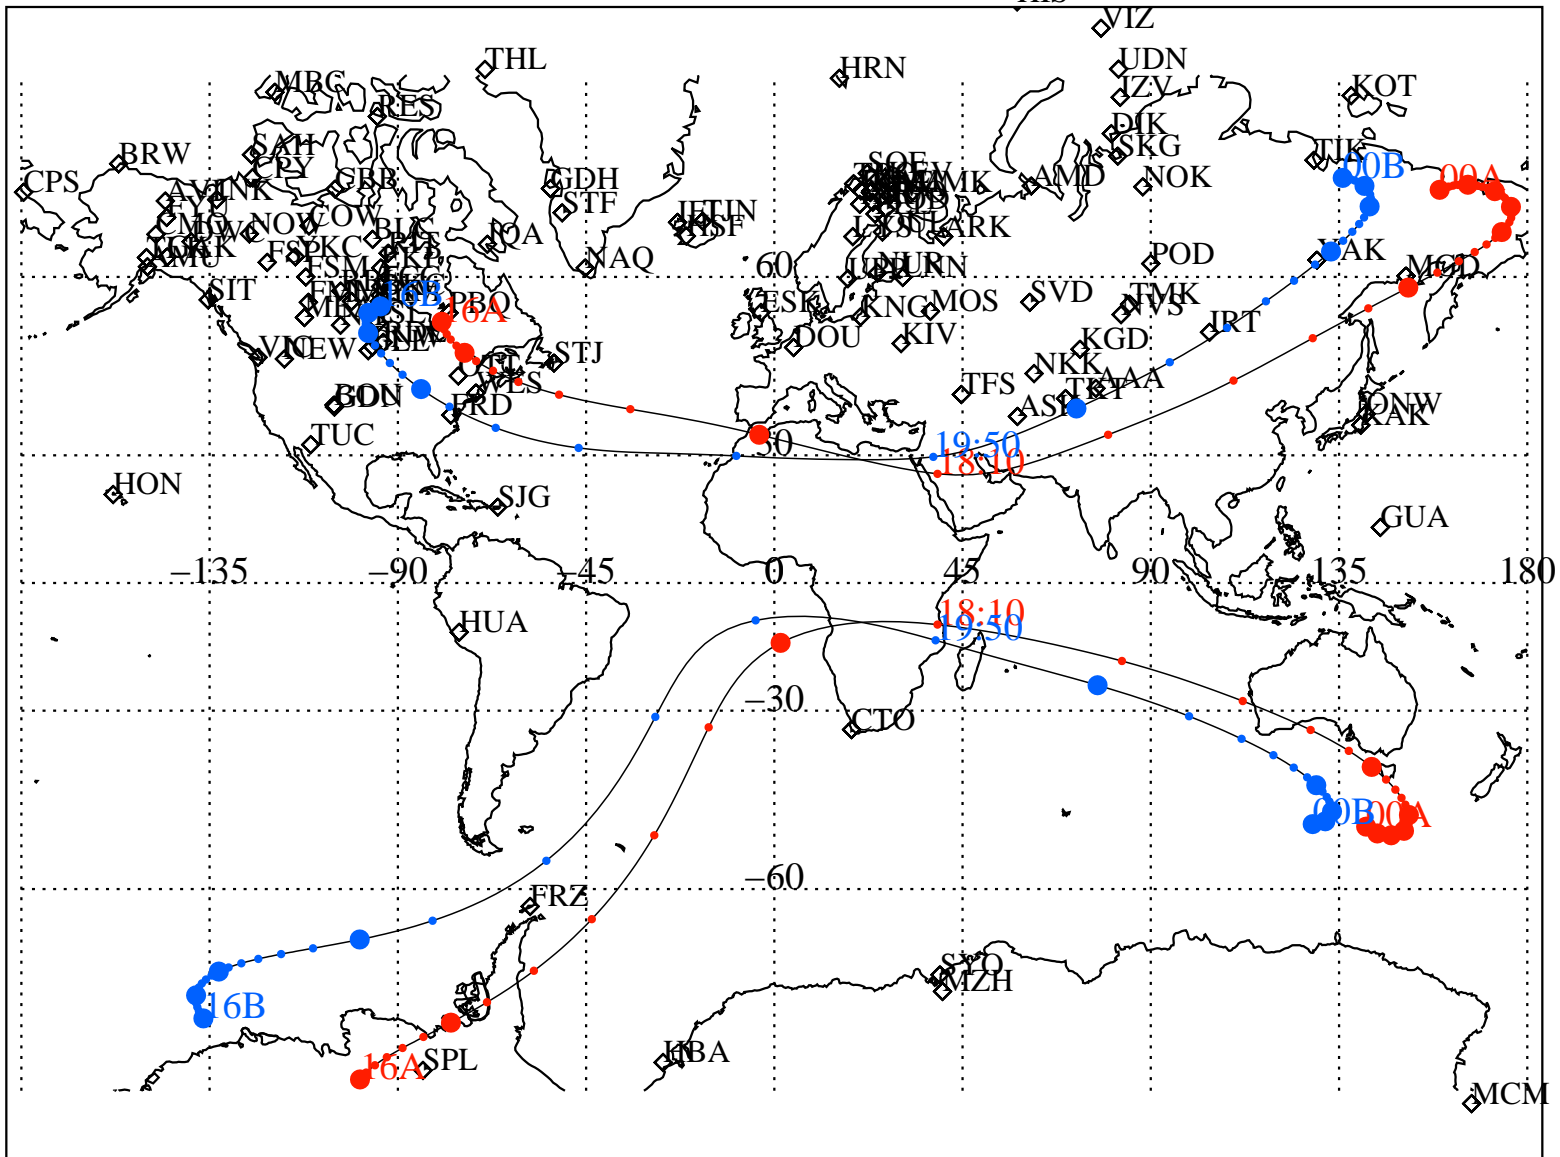

ALE
 VAN ALLEN PROBES 2014 142 (05/22) 16:00 to 2014 143 (05/23) 00:00

RBSPA-A, RBSPB-B,