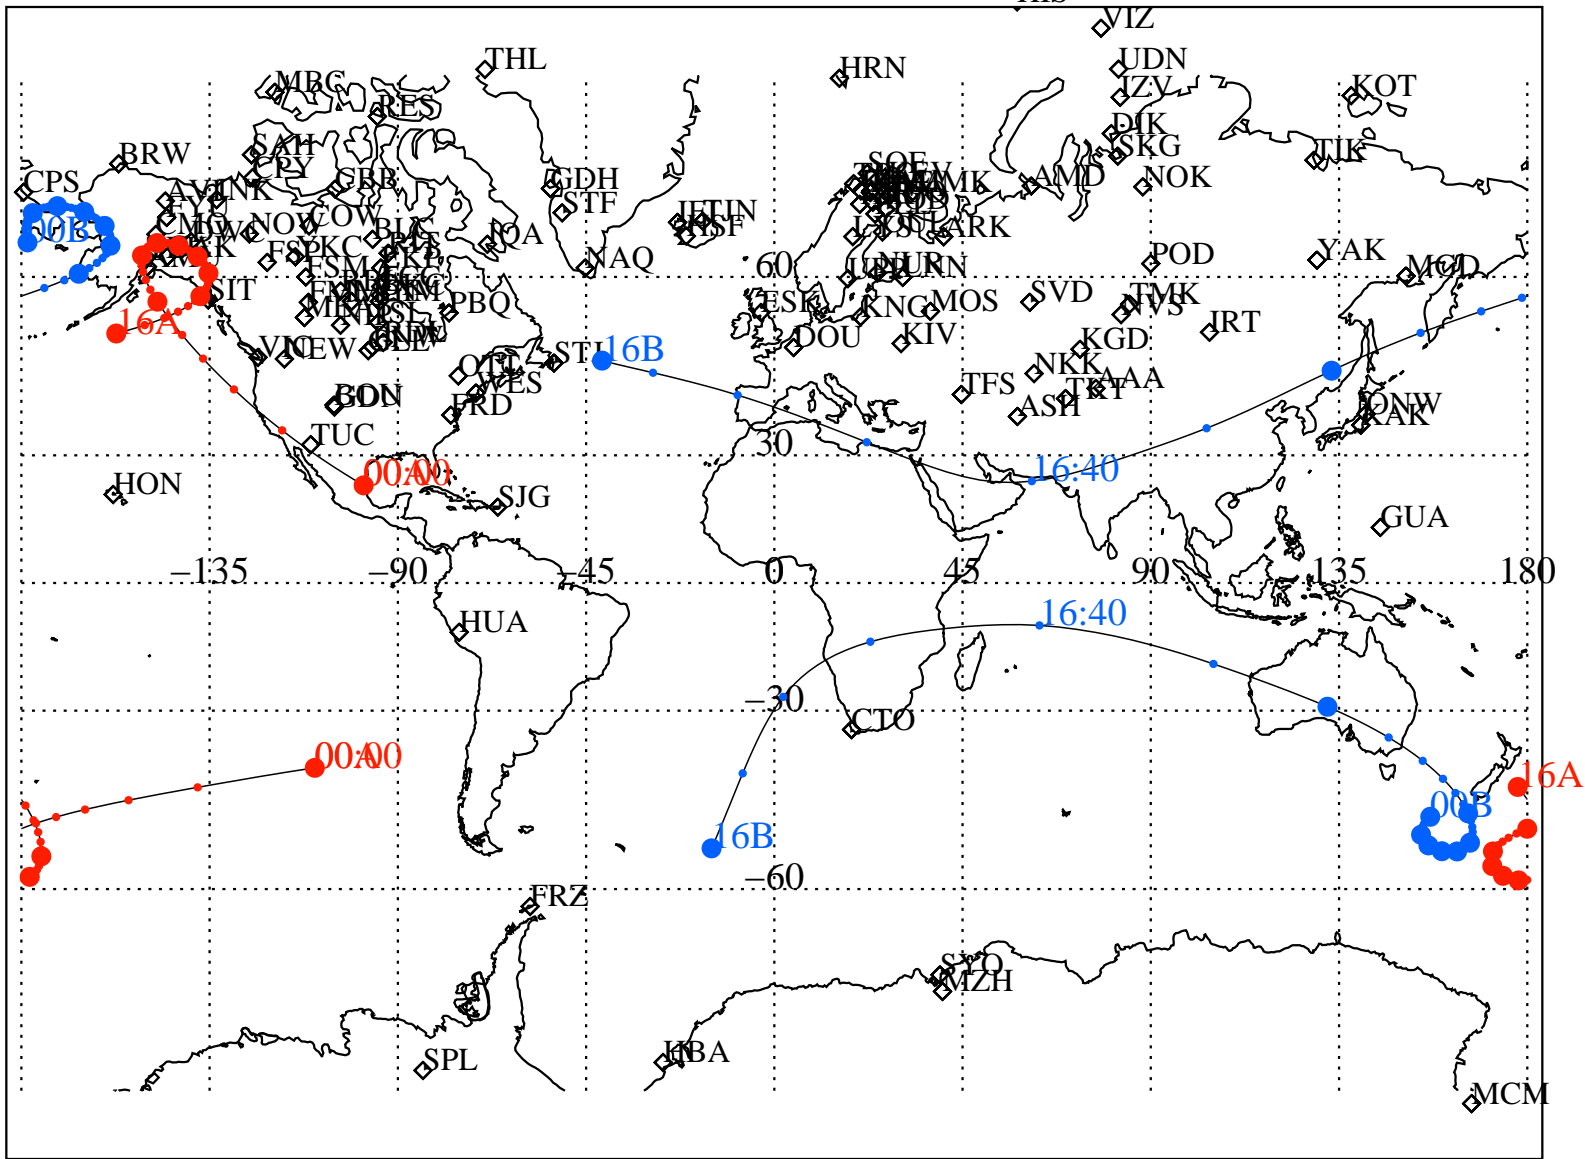

ALE
 VAN ALLEN PROBES 2014 141 (05/21) 16:00 to 2014 142 (05/22) 00:00

RBSPA-A, RBSPB-B,