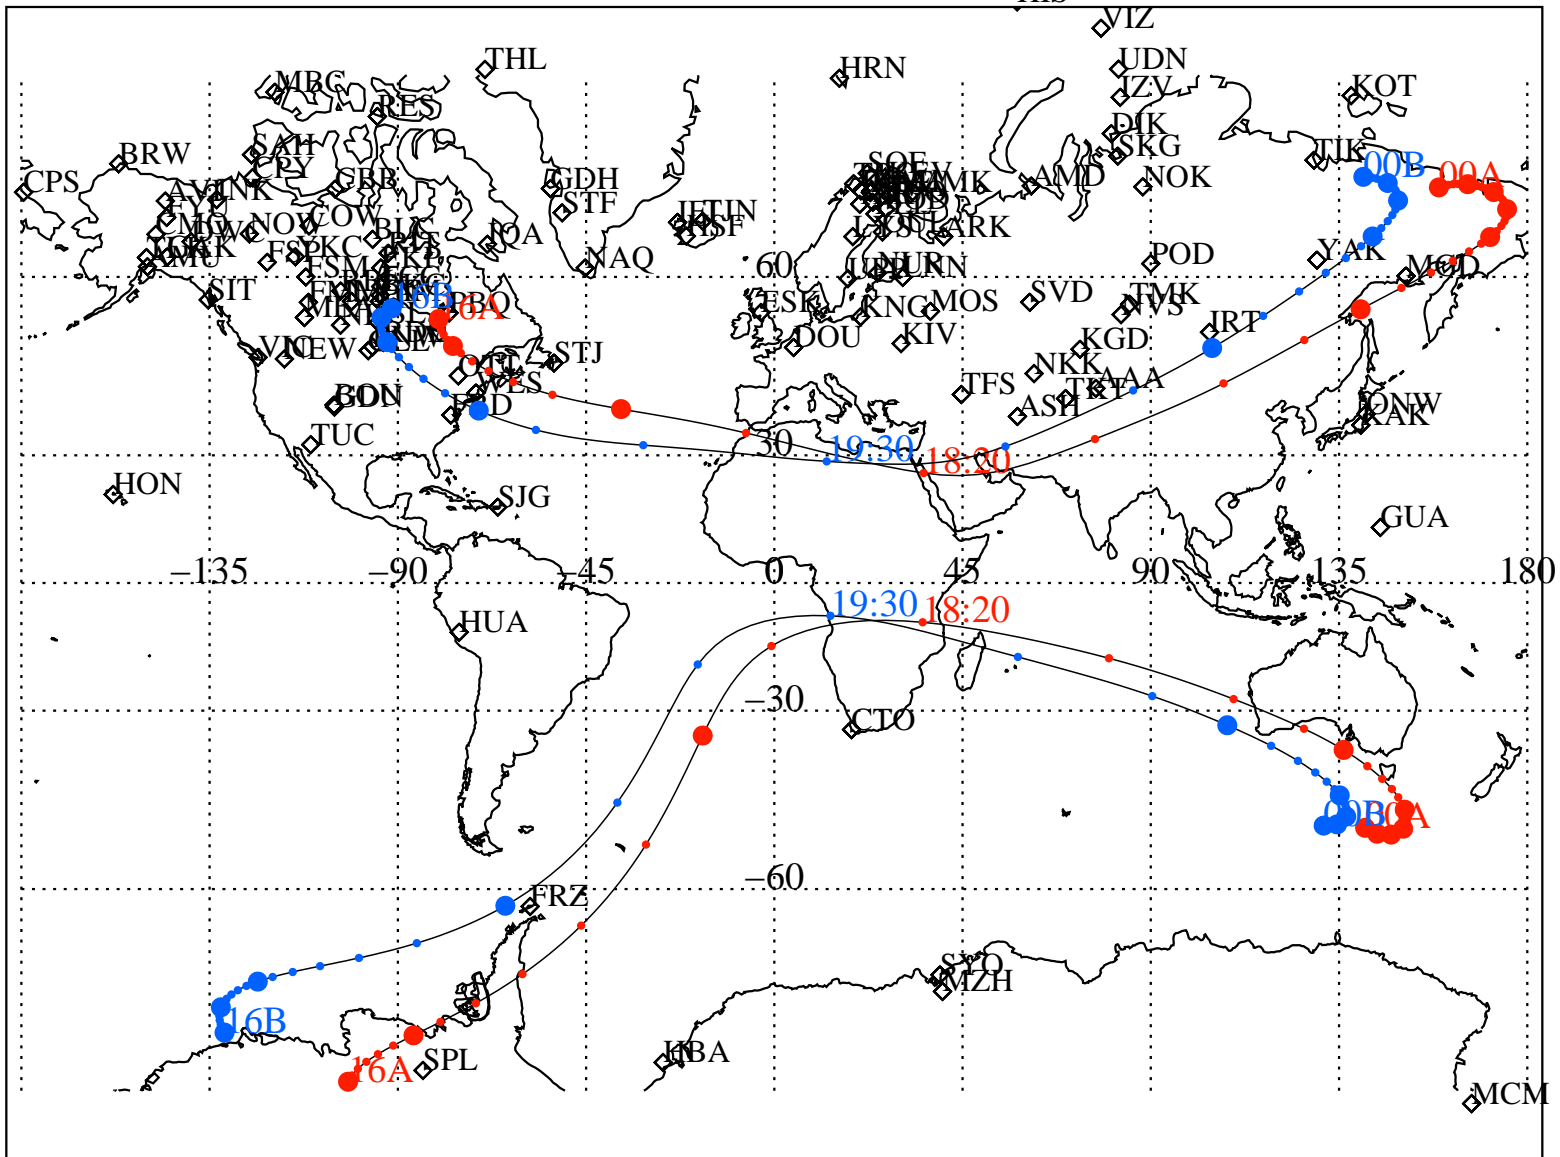

ALE  
 VAN ALLEN PROBES 2014 139 (05/19) 16:00 to 2014 140 (05/20) 00:00

RBSPA-A, RBSPB-B,