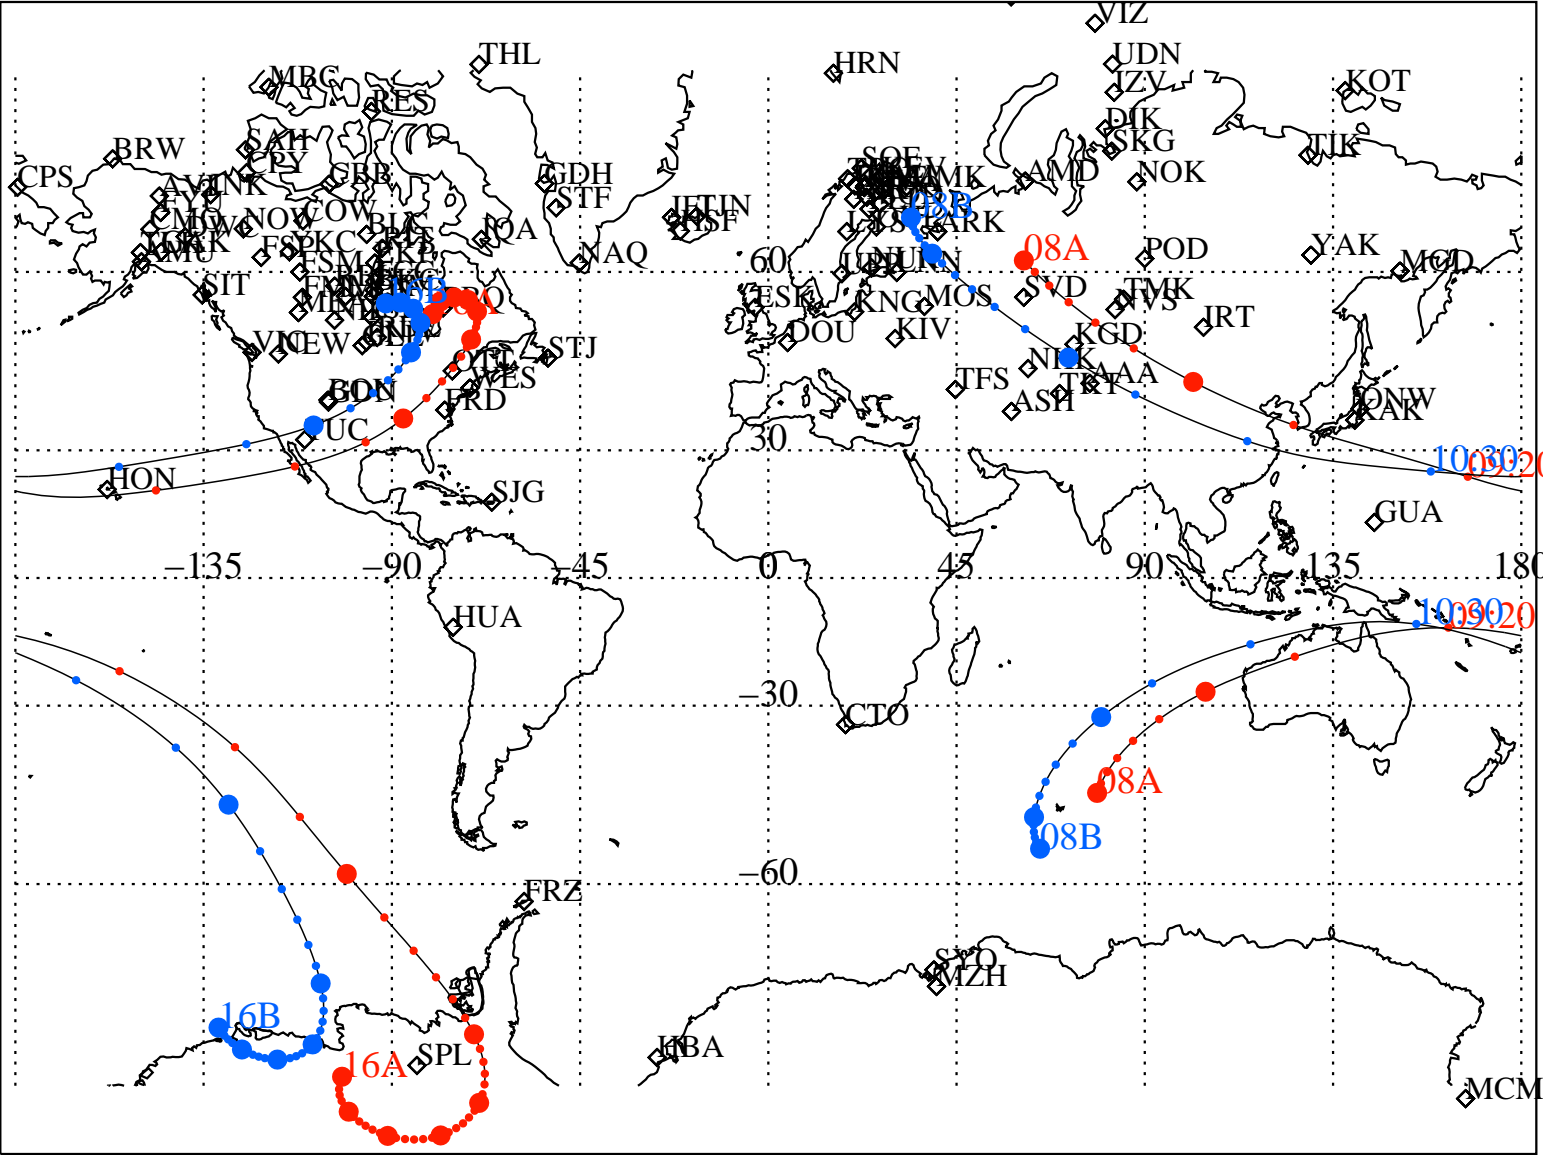

ALE
VAN ALLEN PROBES 2014 139 (05/19) 08:00 to 2014 139 (05/19) 16:00

RBSPA-A, RBSPB-B,